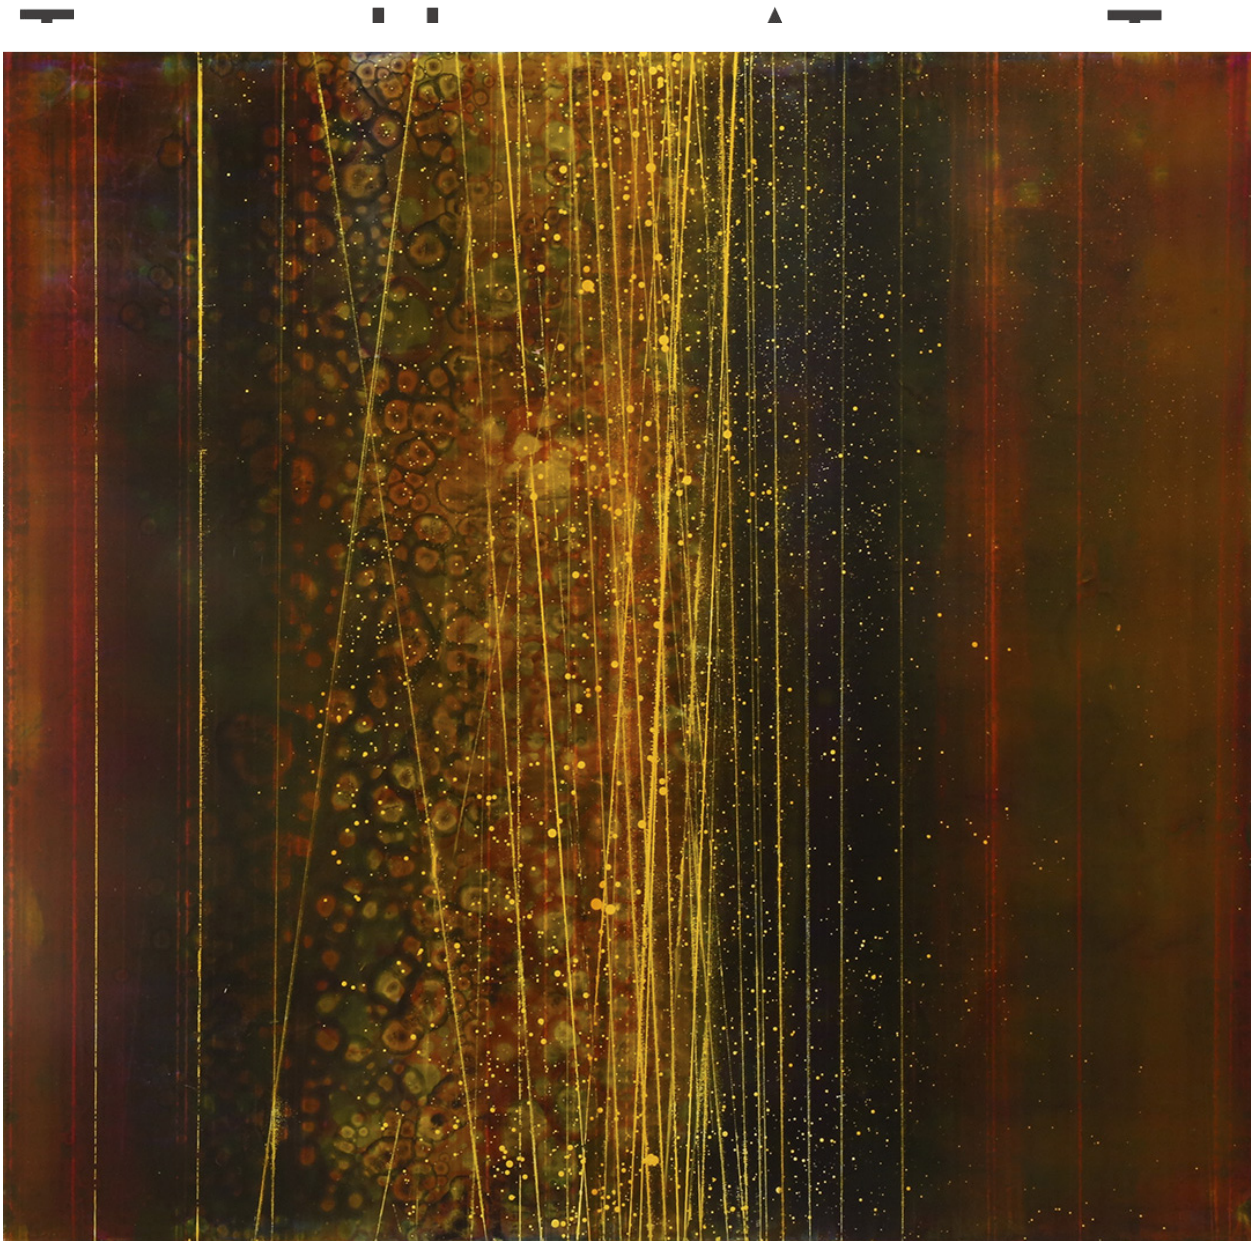

M

A

R

G

A

C

E

David Mann, *The Chord*, 2015
Oil and alkyd on canvas, 39.25 x 41 inches (100 x 104 cm)