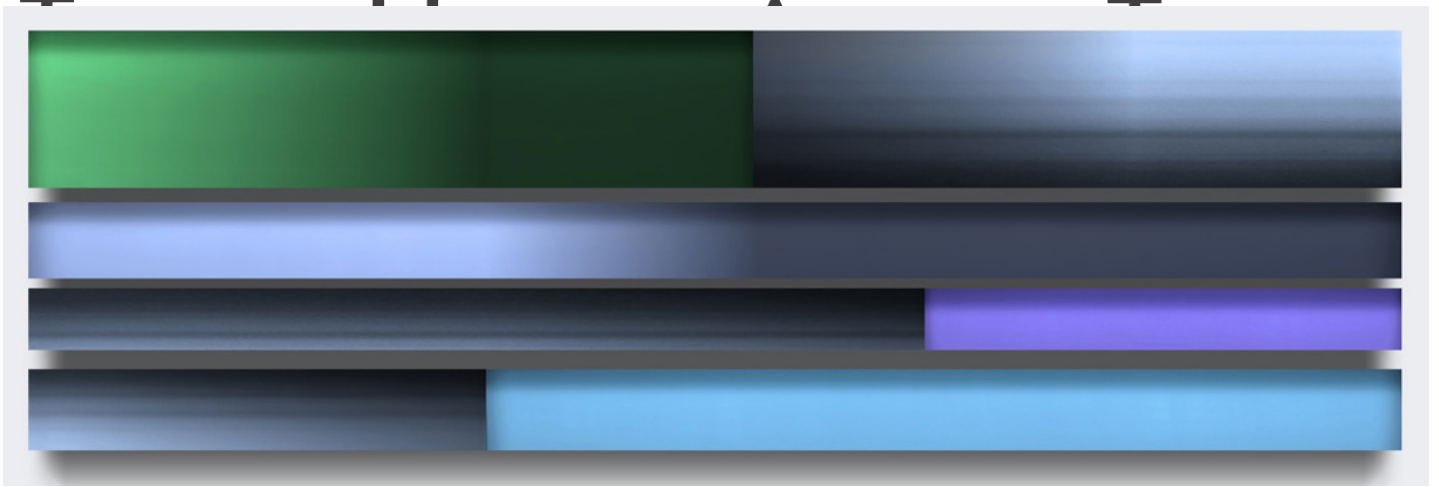

M

A

R

G

A

C

E

Freddy Chandra, *Sway*, 2011
Acrylic and resin on cast acrylic, 11 x 36 inches (28 x 91 cm)