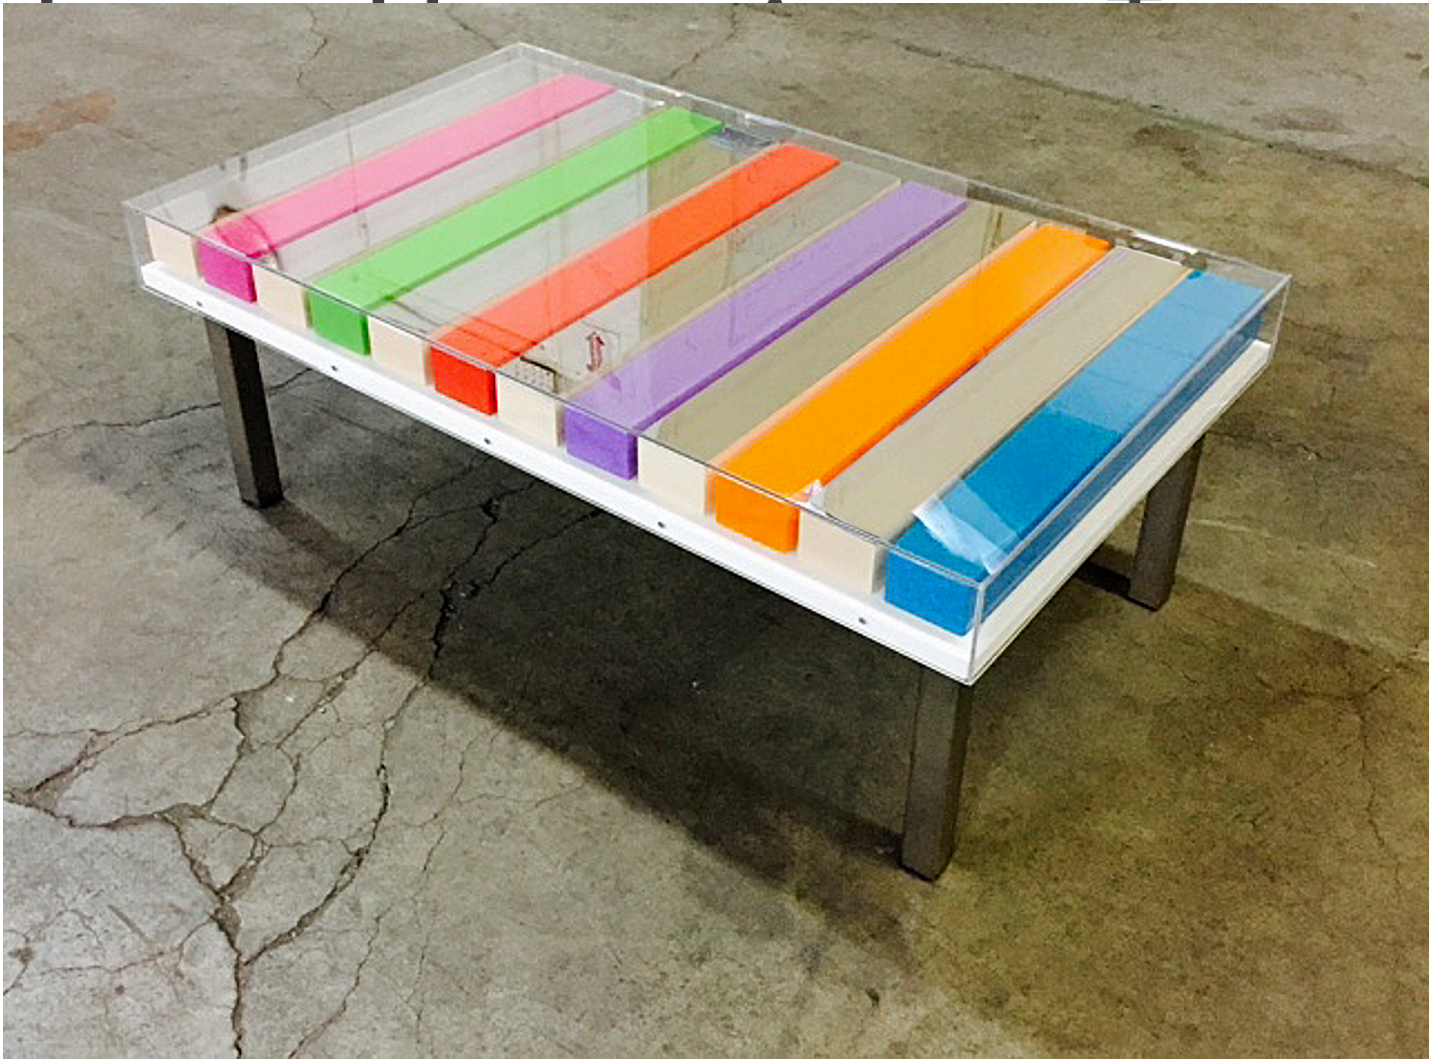

M

A

R

G

A

C  
E

Heidi Spector, *It's Not You, It's Me* 2017

Acrylic with resin on birch panels / Polished mirrored stainless steel on birch panels encased in acrylic, 18 x 37 x 25 inches (46 x 94 x 64 cm)