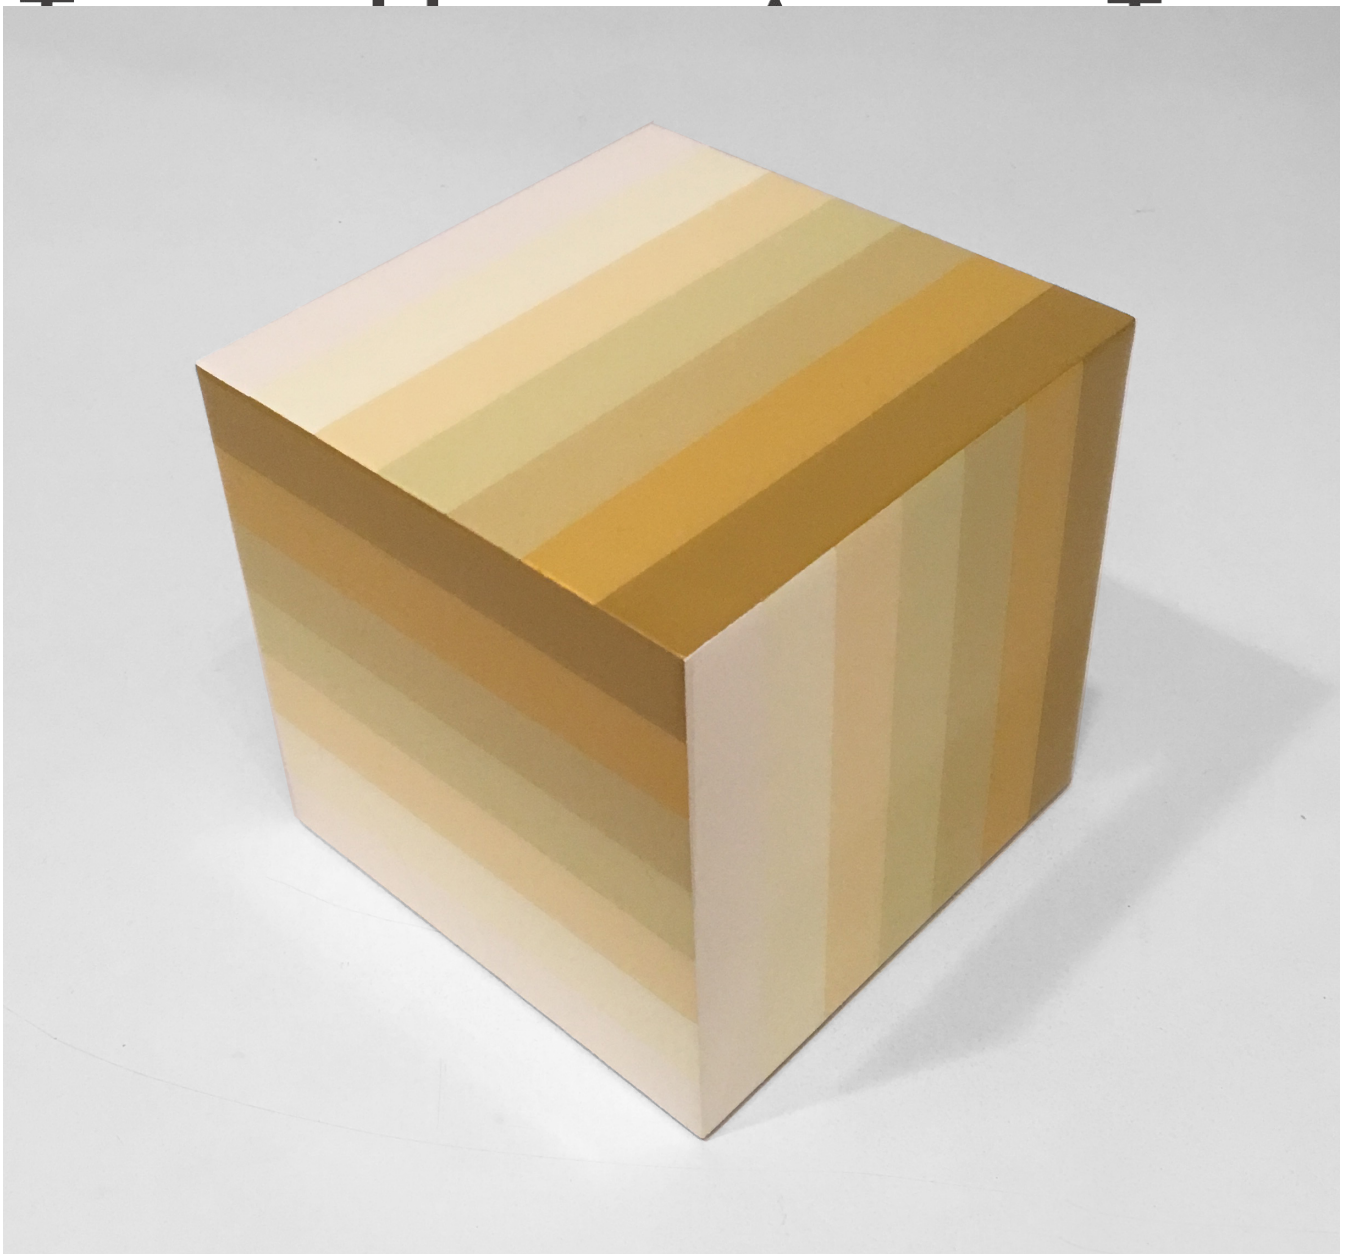

M

A

R

G

A

C

E

Heidi Spector, *White Cube*
Liquitex with resin on birch panel, 7 x 7 x 7 (18 x 18 x 18 cm)