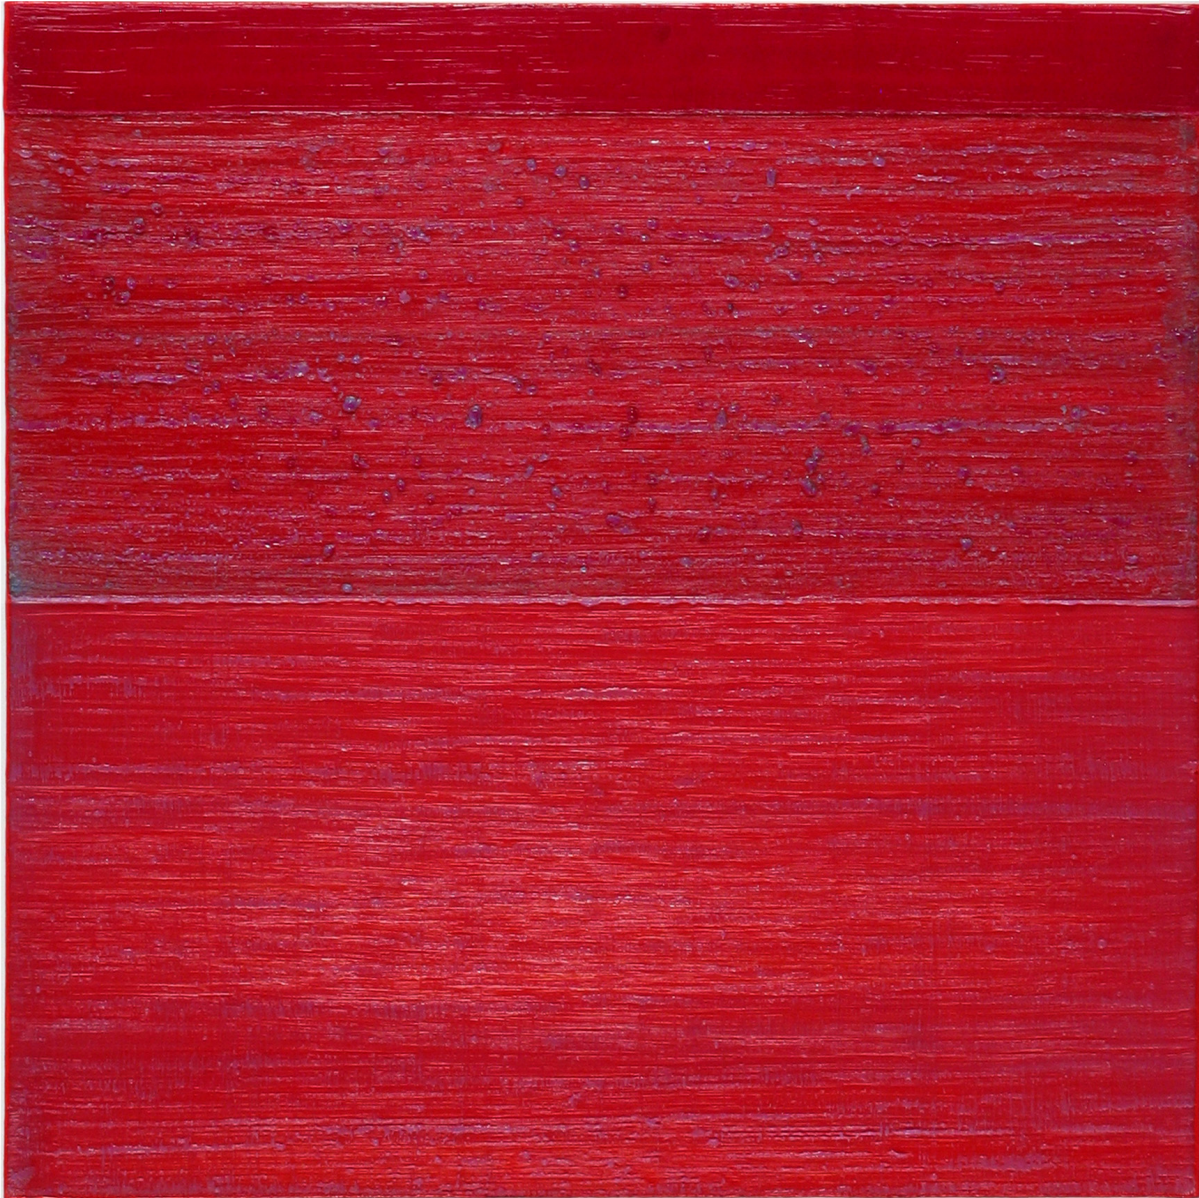

—

C

E

Joanne Mattera, *Silk Road 360*, 2017
12 x 12 inches (30 x 30 cm)