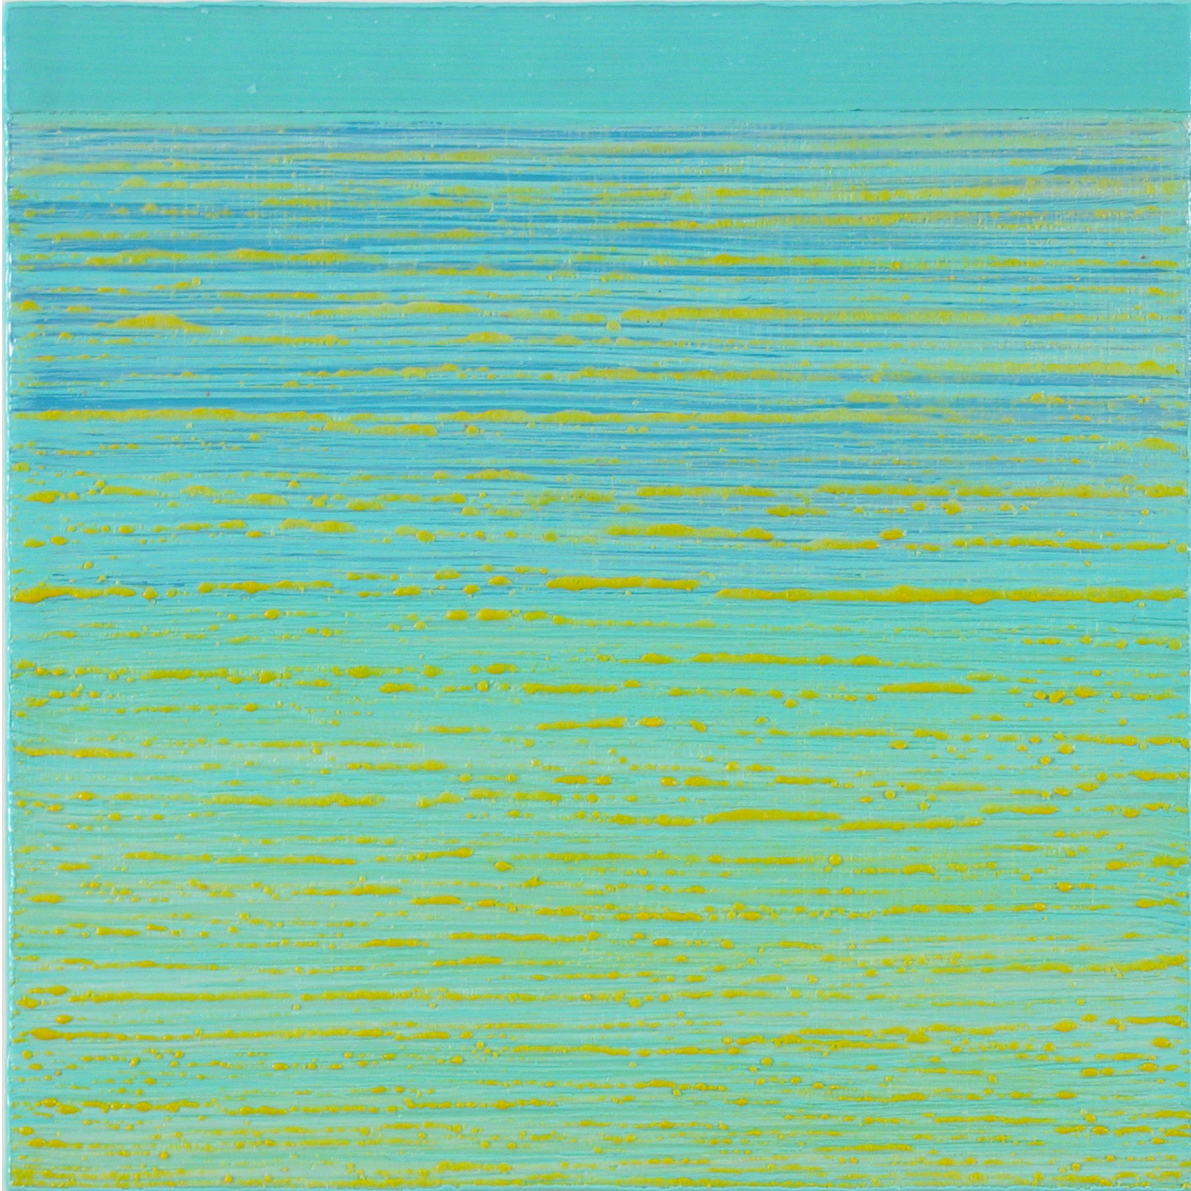

M

A

R

G

A

—

• •

▲

—

C

E

Joanne Mattera, *Silk Road 362*, 2017
Encaustic on panel, 12 x 12 inches (30 x 30 cm)