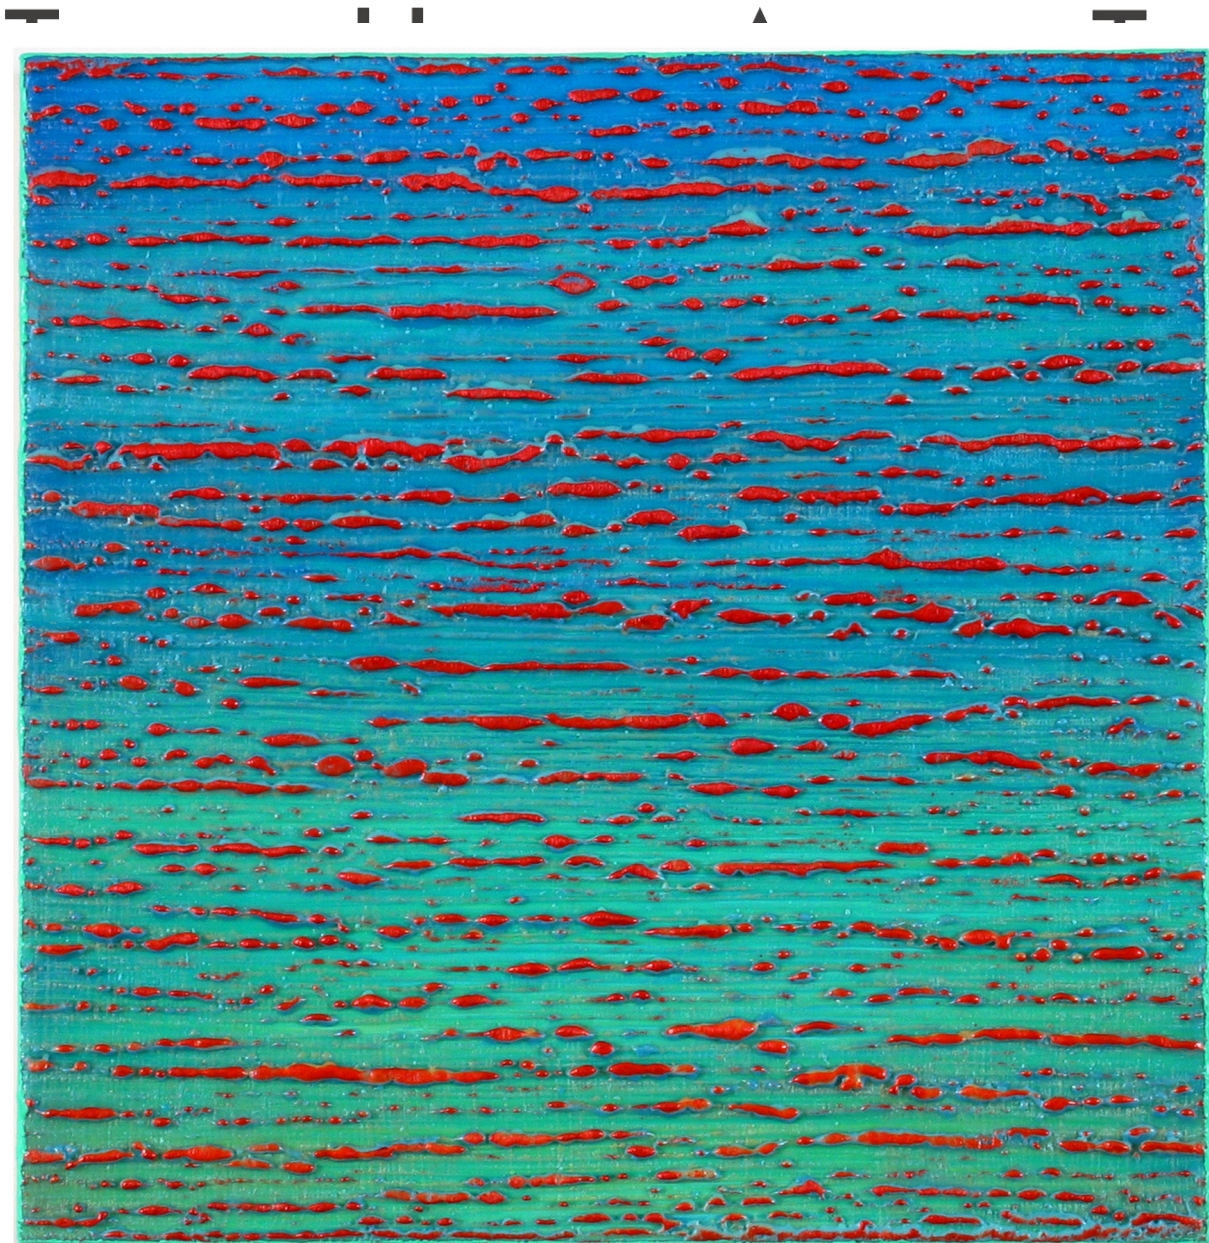

M

A

R

G

A

C

E

Joanne Mattera, *Silk Road 365*, 2017
Encaustic on panel, 12 x 12 inches (30 x 30 cm)