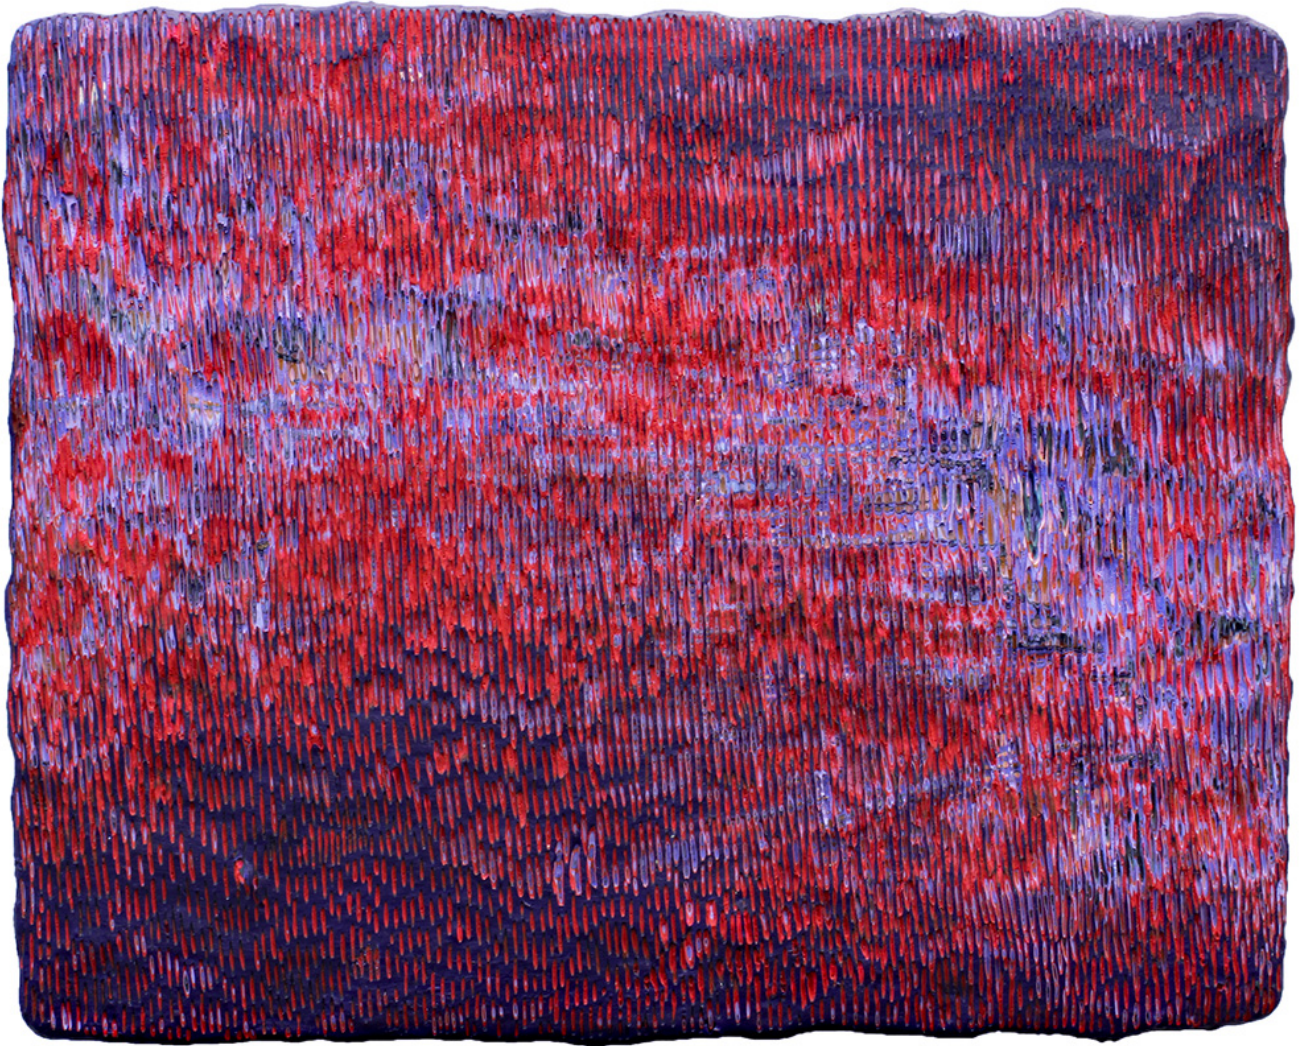

T

C

E

Karin Waskiewicz, *Daybreak*, 2019
Acrylic on wood panel, 8 x 10 inches (20.3 x 25.4 cm)