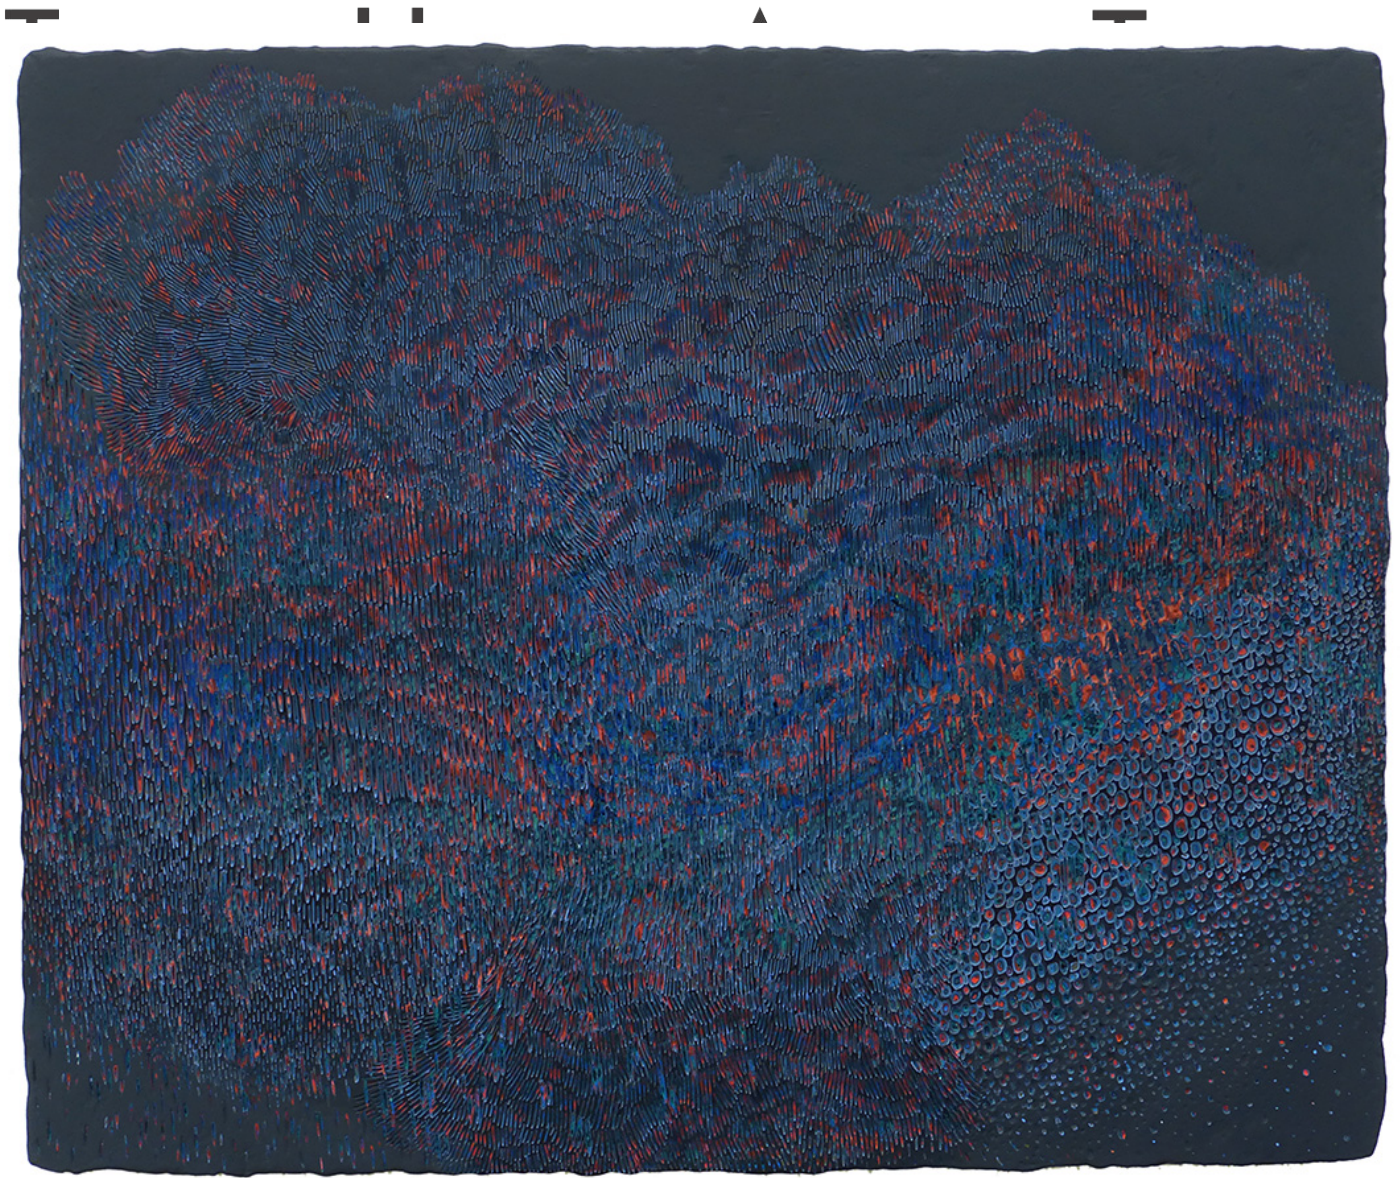

M

A

R

G

A

C

E

Karin Waskiewicz, *Night Bloom*, 2021  
19.5 x 24 inches (49.5 x 60.9 cm)