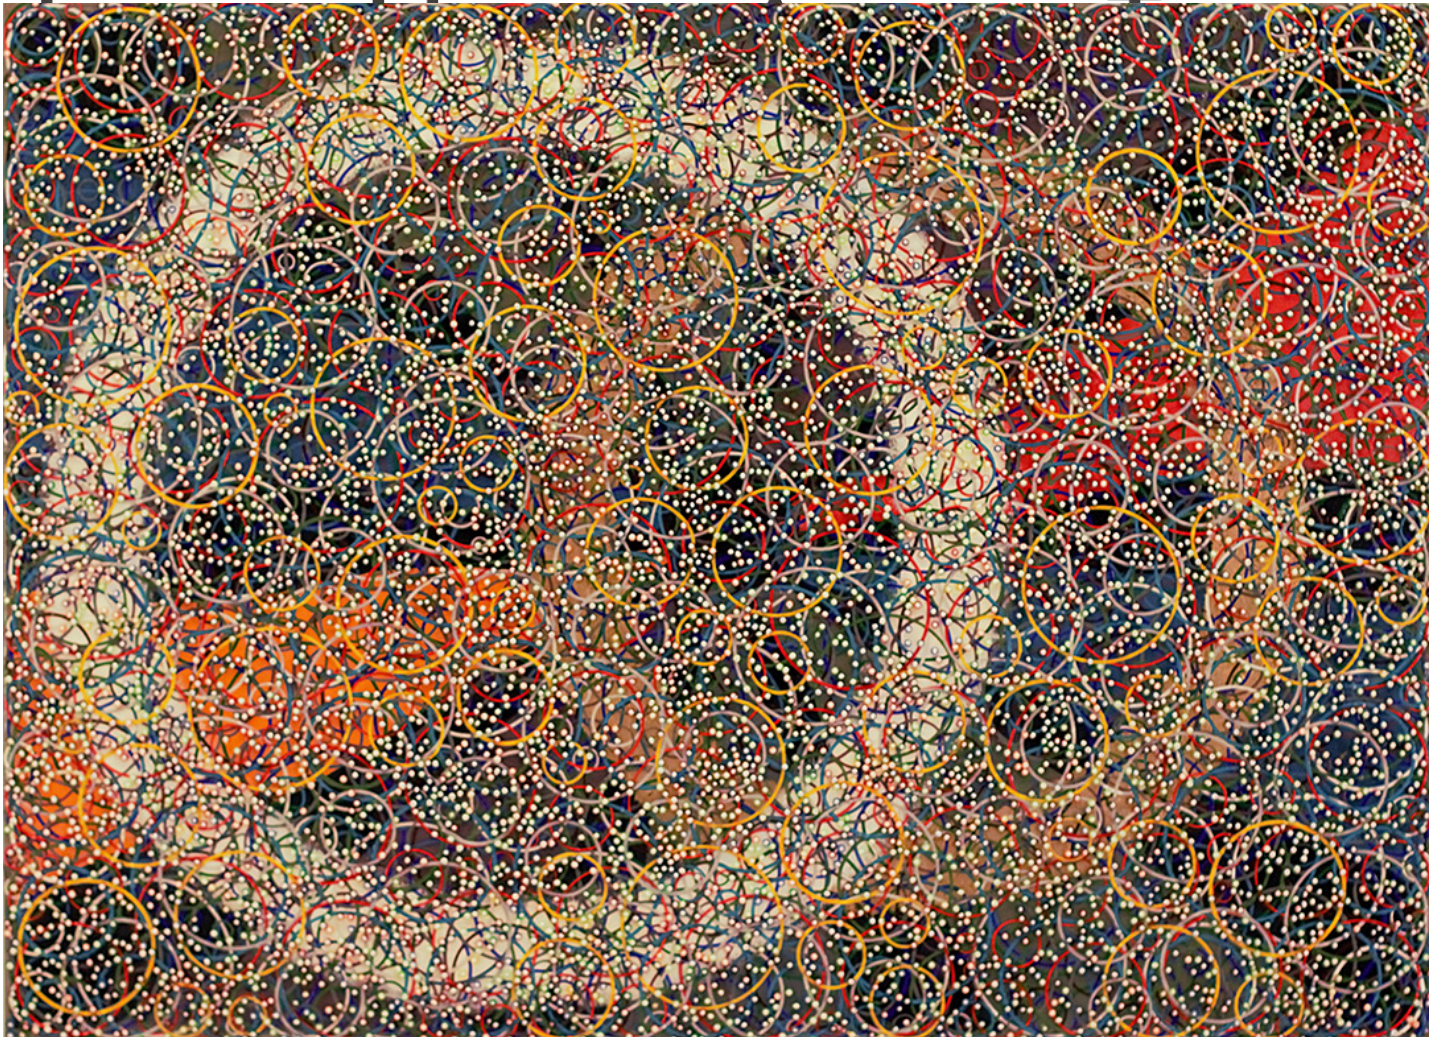

M

A

R

G

A

C

E

Nobu Fukui, *Diverse*, 2023
Mixed media on canvas mounted on panel, 35 x 48 in