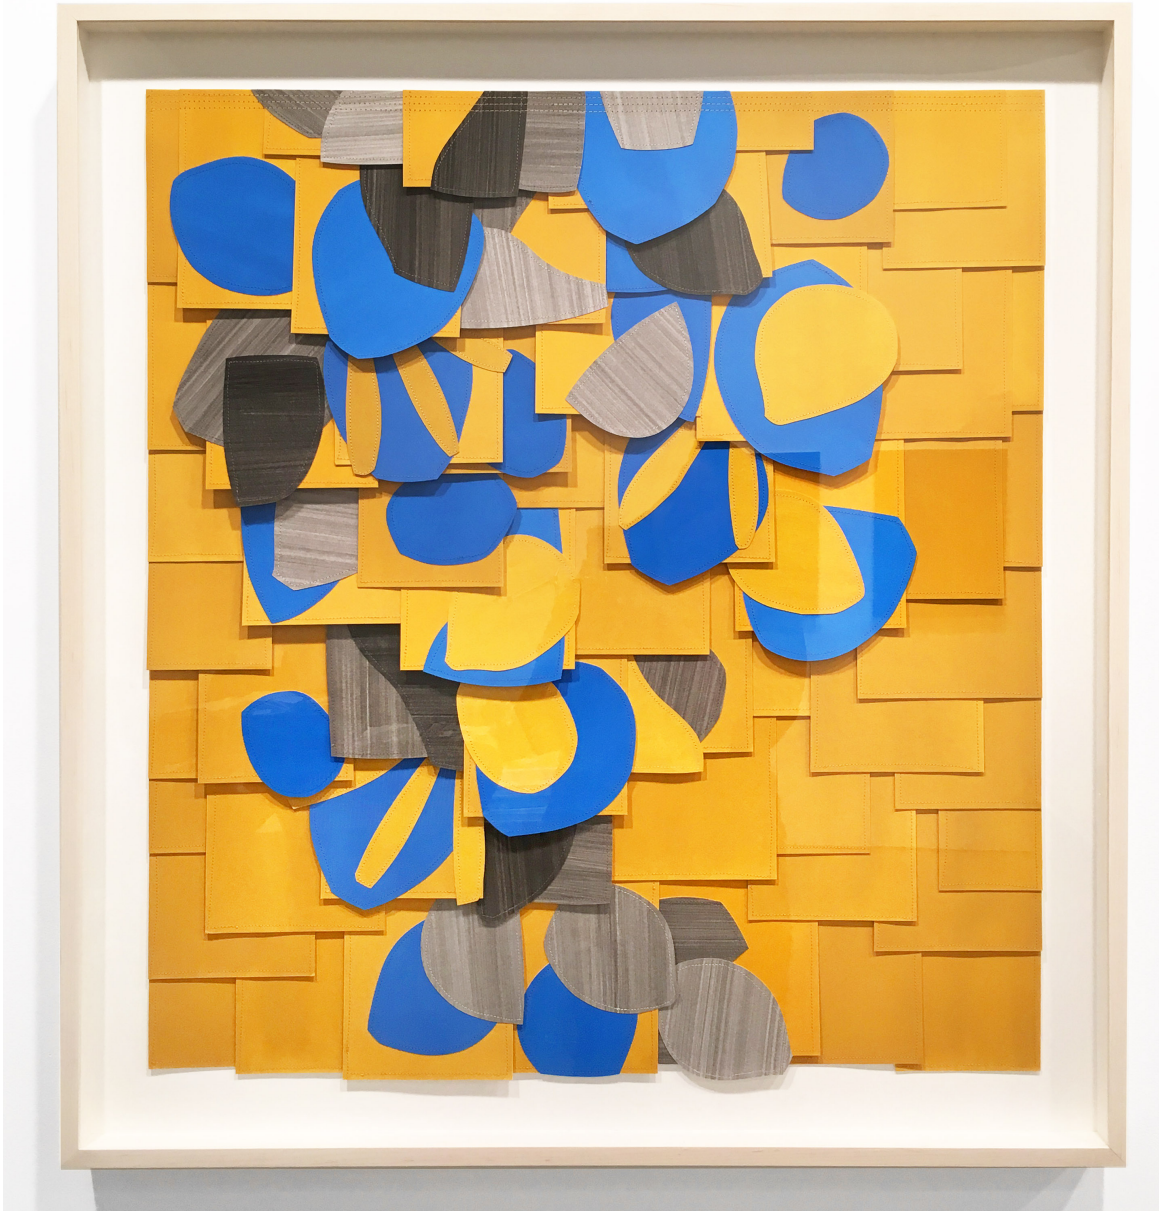

—

C

E

Raymond Sañi, *Untitled (PS201903)*, 2019  
Gouache collage on sewn paper, Framed, 37.25 x 33.25 in (95 x 84 cm)