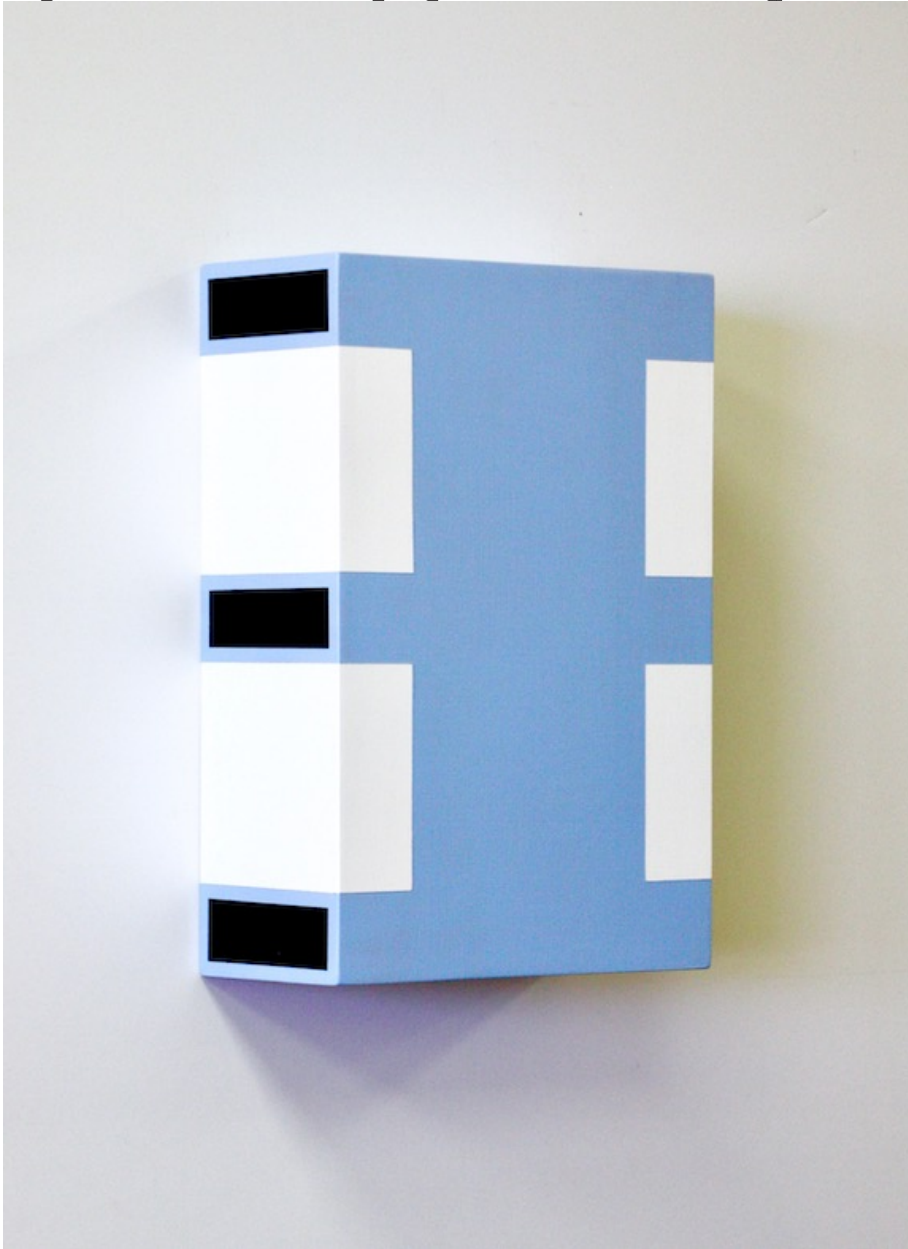

E

Richard Roth, *Bad Attitude*, 2019  
Acrylic on wood panel, 12 x 8 x 4 in (30 x 20 x 10cm)