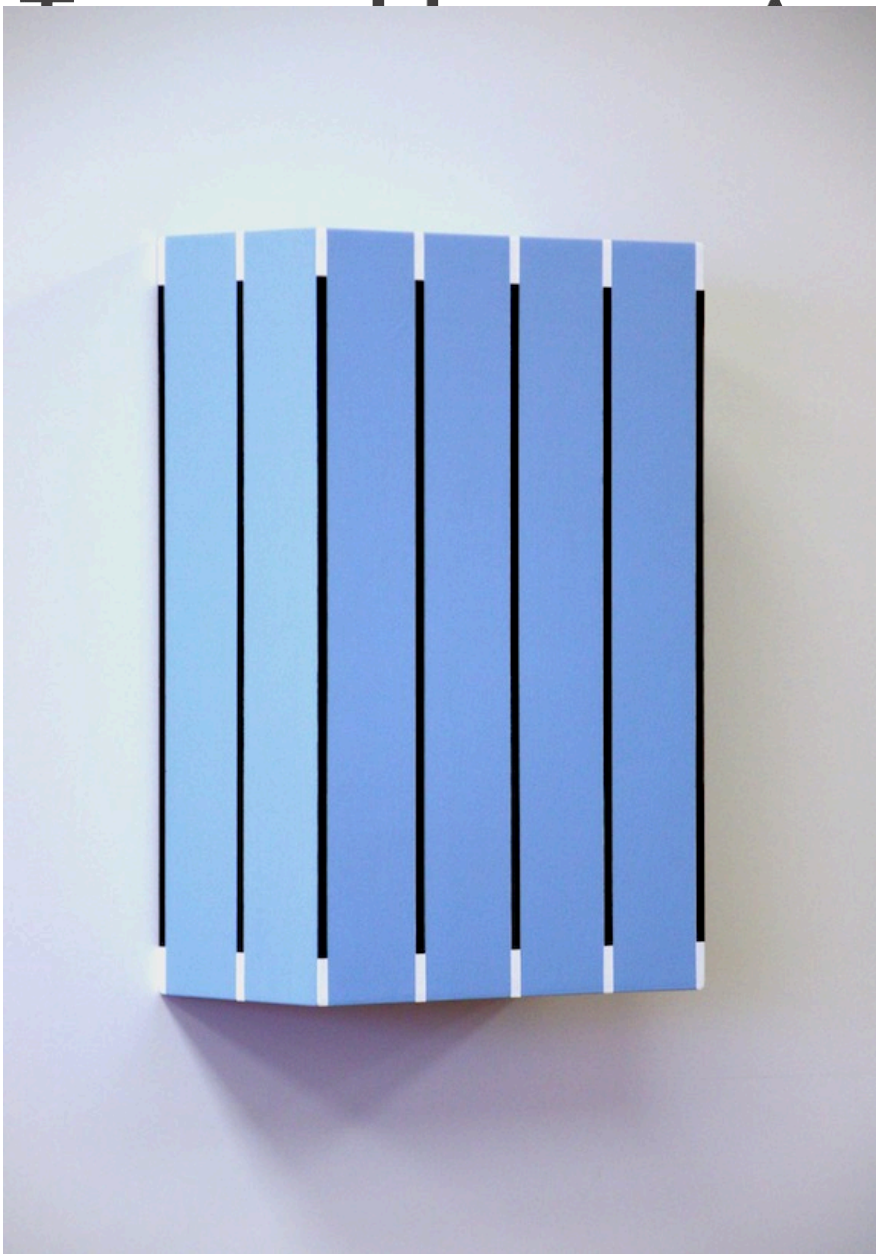

M

A

R

G

A

T

C

J

E

Richard Roth, *Mind the Gap*, 2018
Acrylic on wood panel, 12 x 8 x 4 in (30 x 20 x 10cm)