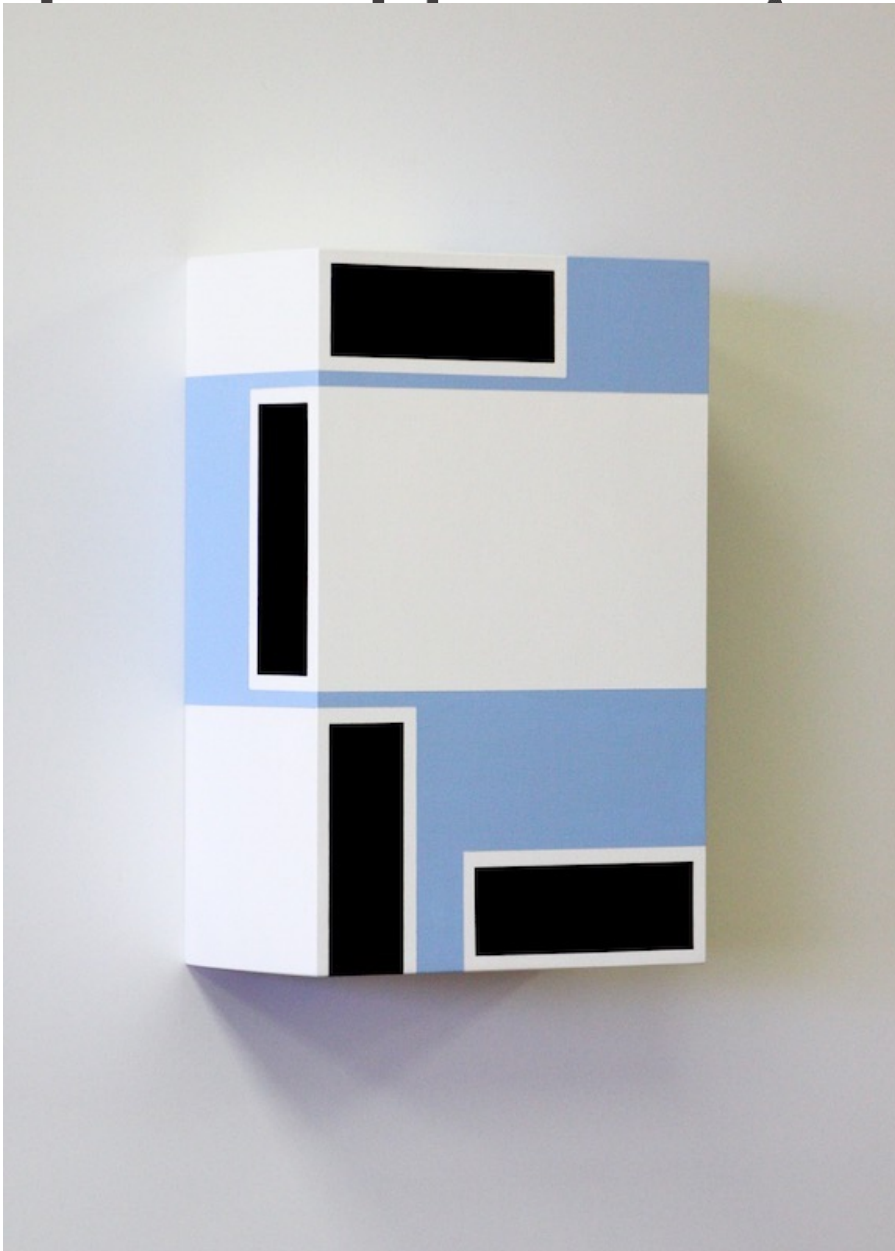

M

A

R

G

A

T

C

J

E

Richard Roth, *Whiplash*, 2018
Acrylic on wood panel, 12 x 8 x 4 in (30 x 20 x 10cm)