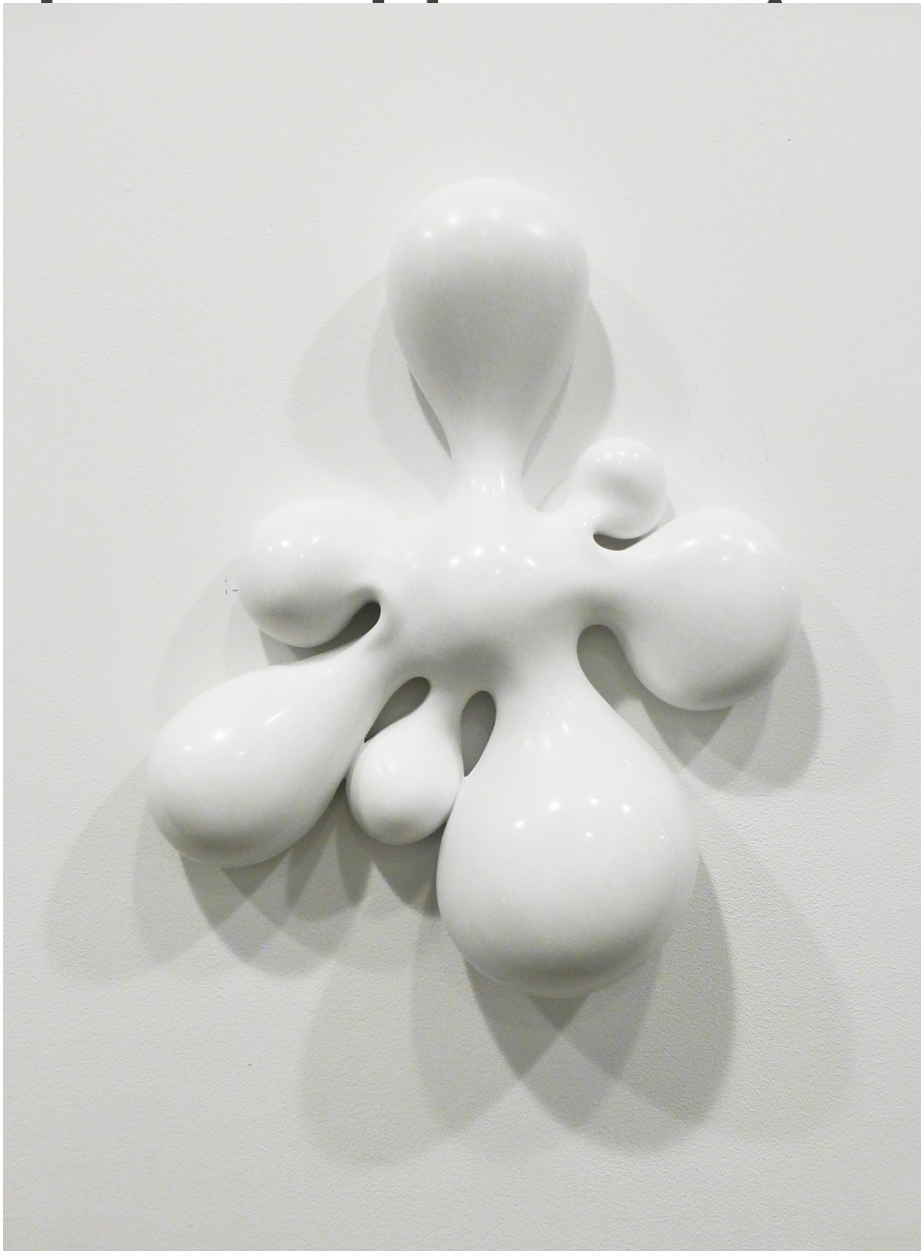

E

Venske & Spänle, *Schnurf*, 2015  
Lasa Marble, 14.5 x 12 x 3.5 inches (37 x 30.5 x 9 cm)  
Sold