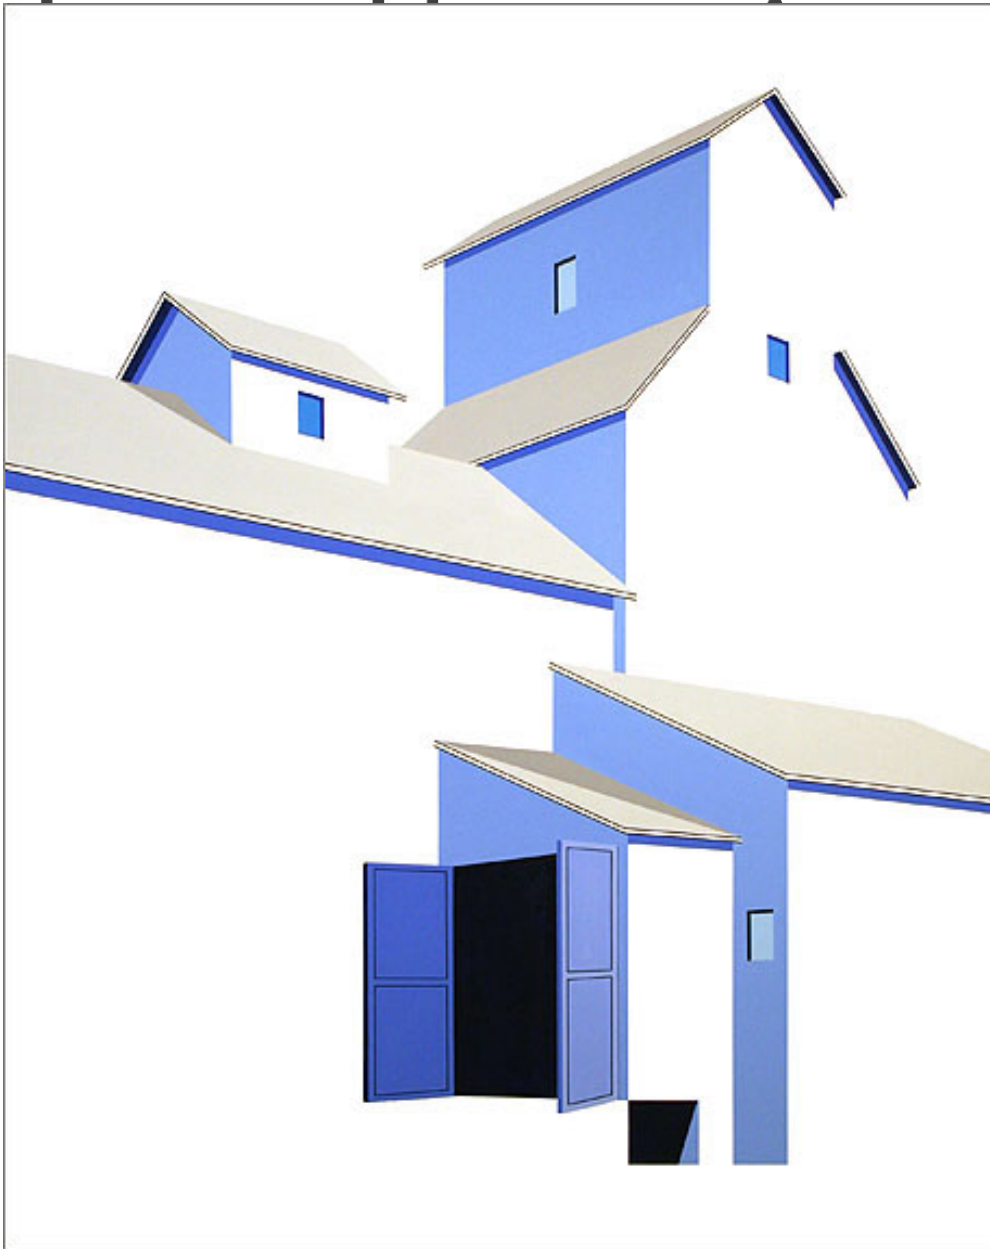

M

A

R

G

A

T

C

J

E

William Steiger, *Blue Elevator*, 2006
61 x 48 inches (153 x 122 cm)