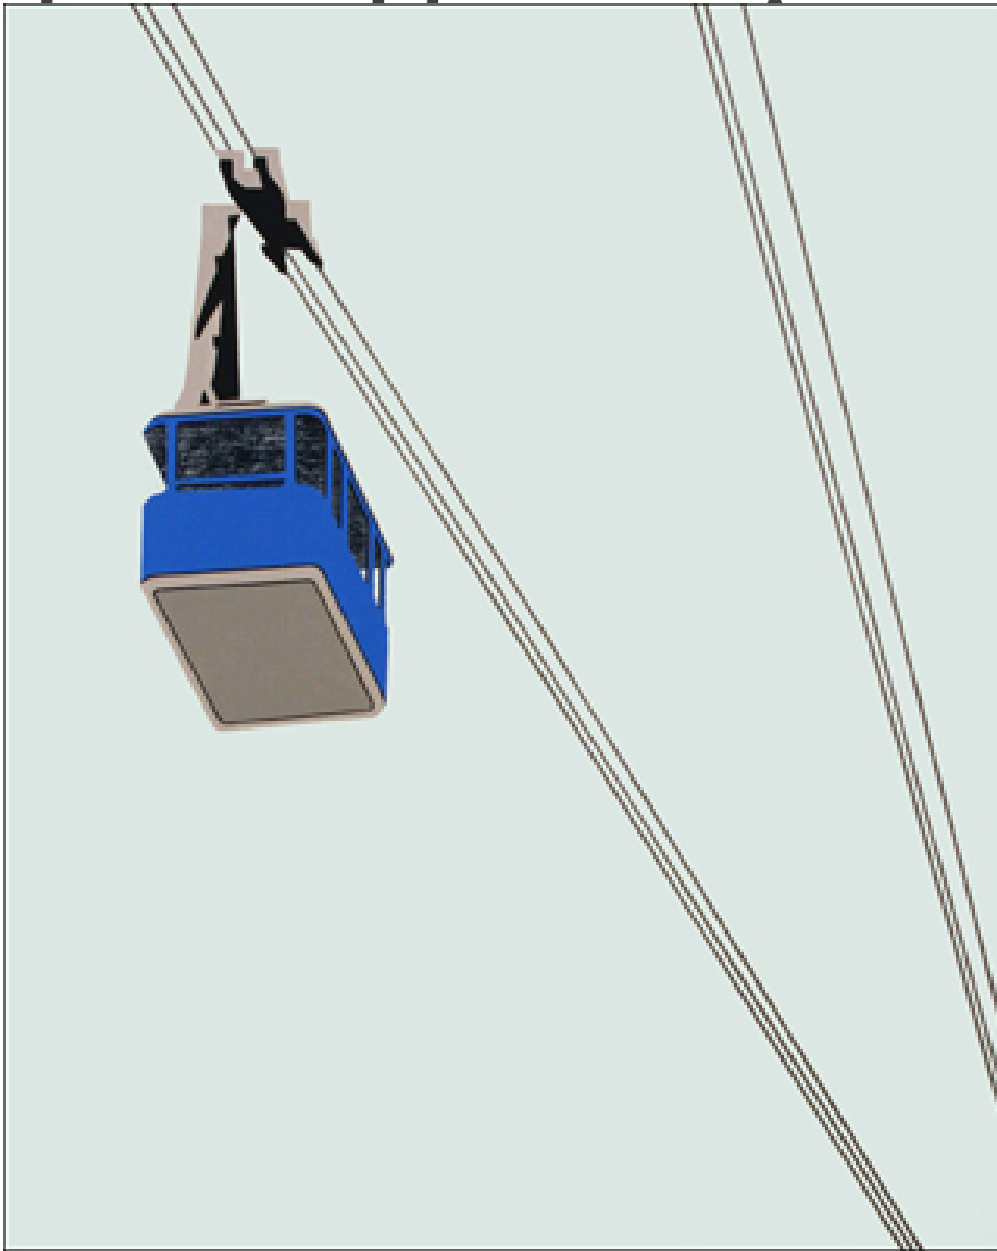

M

A

R

G

A

T

C

J

E

William Steiger, *Cable Car-Blue*, 2008
20 x 16 inches (51 x 40.5 cm)