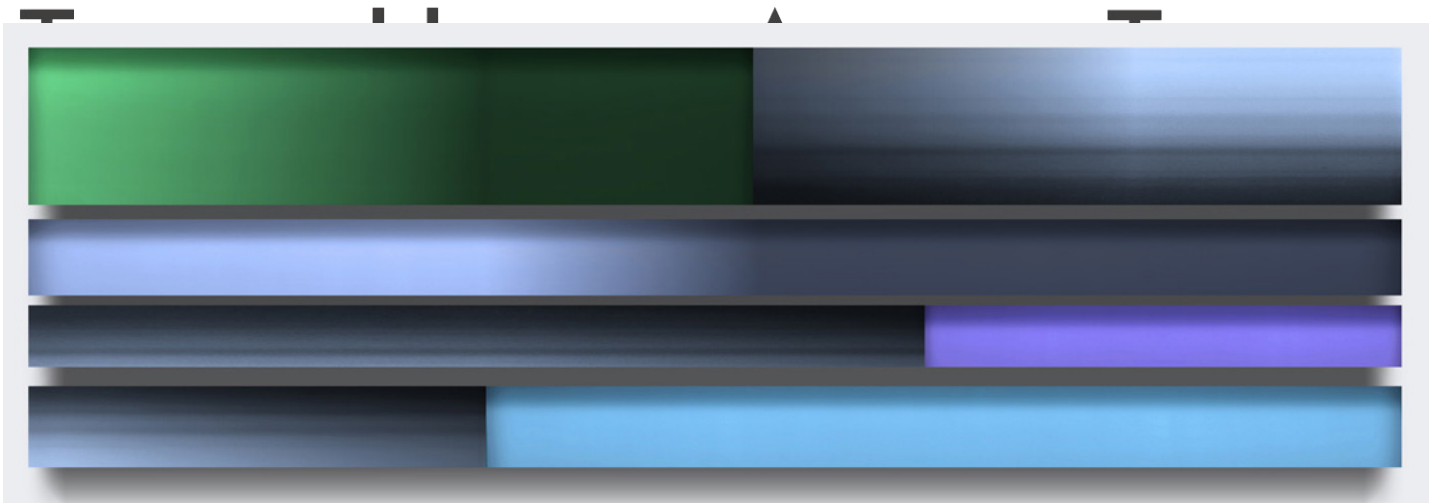

M

A

R

G

A

C

E

Freddy Chandra, *Sway*, 2011  
Acrylic and resin on cast acrylic, 11 x 36 inches (28 x 91 cm)