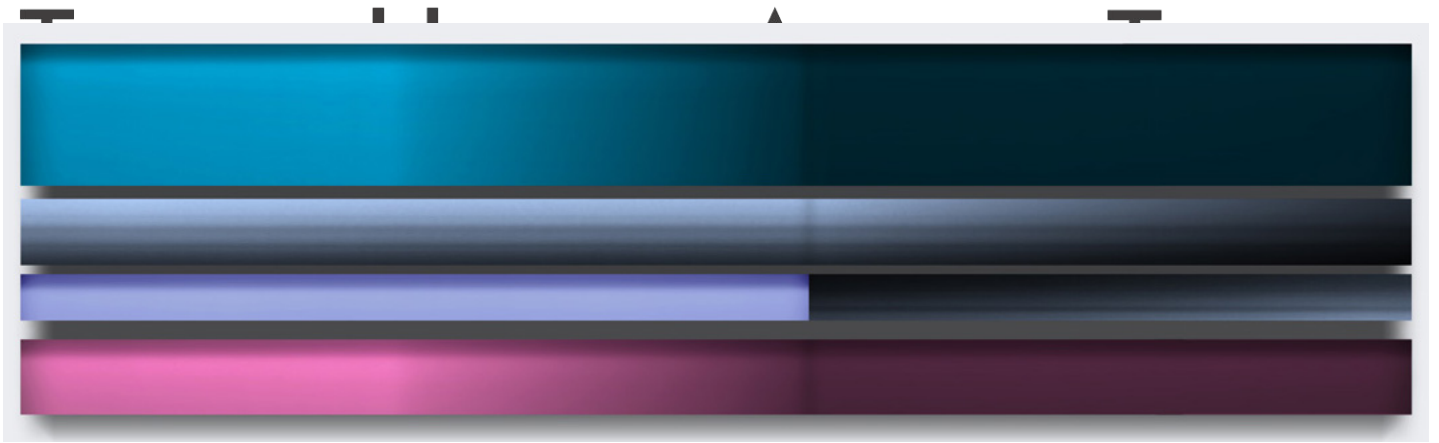

M

A

R

G

A

C

E

Freddy Chandra, *Eclipse*, 2011  
Acrylic and resin on cast acrylic, 16 x 60 inches (41 x 152 cm)