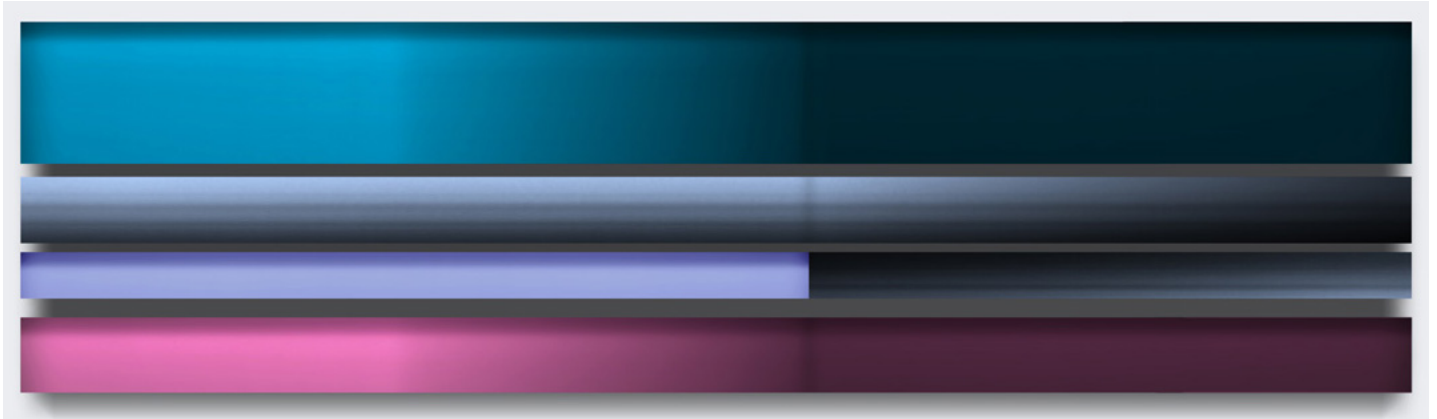

M A R G A R E T  
T H A T C H E R  
P R O J E C T S

Freddy Chandra, *Eclipse*, 2011  
Acrylic and resin on cast acrylic, 16 x 60 inches (41 x 152 cm)