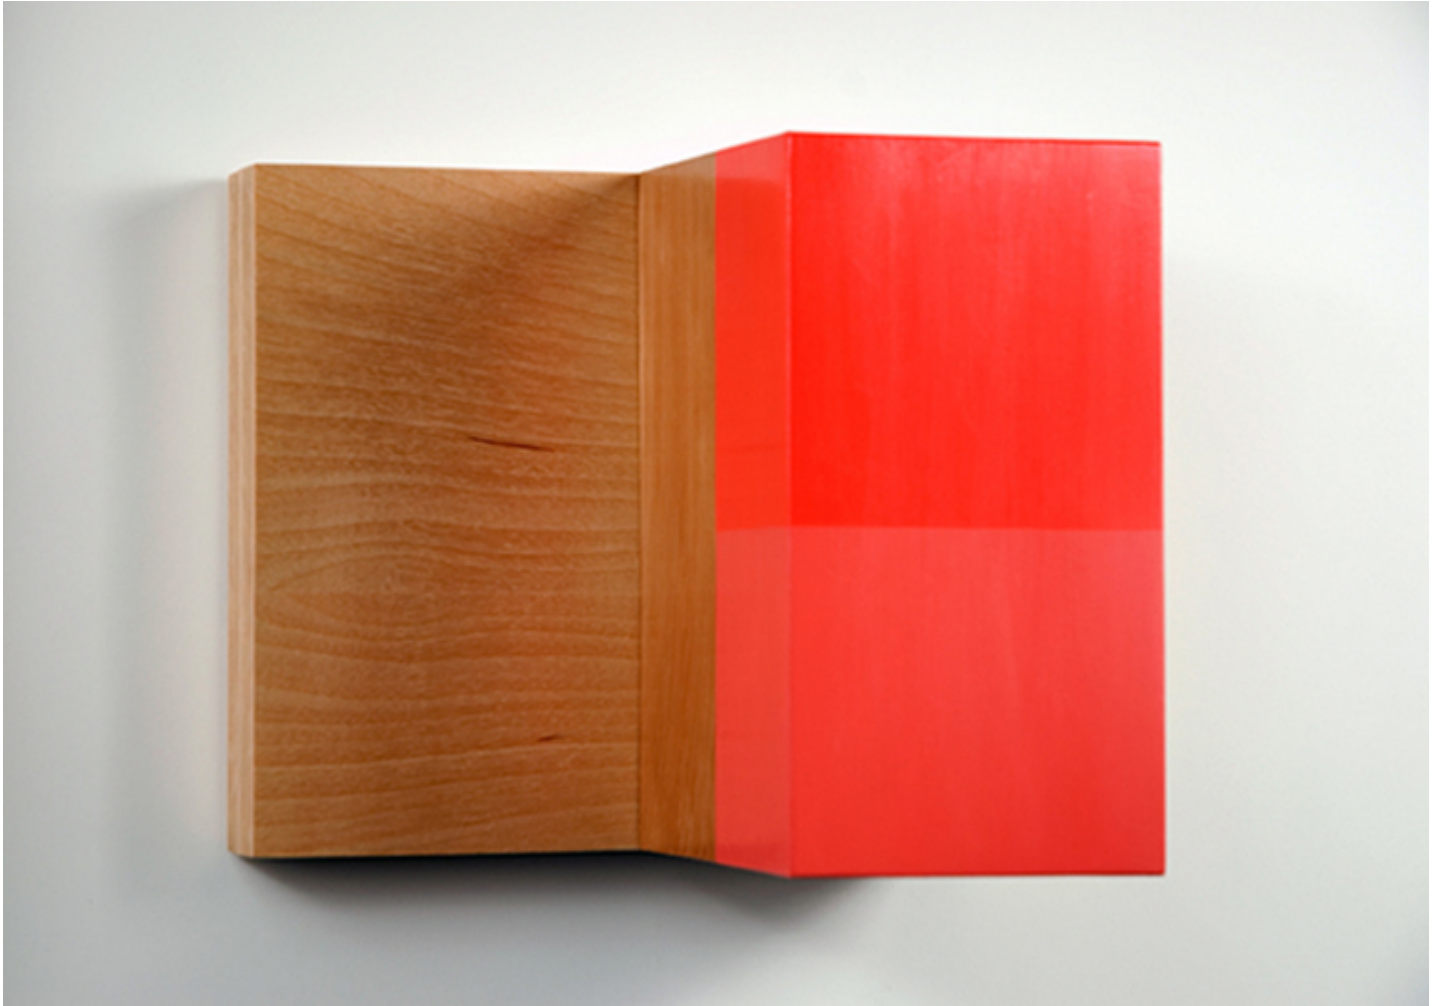

M A R G A R E T
T H A T C H E R
P R O J E C T S

Kevin Finklea, *Free Falling Divisions #9*, 2010
Acrylic on pine and plywood, 9.5 x 10.75 x 6.75 inches (24 x 27 x 17 cm)