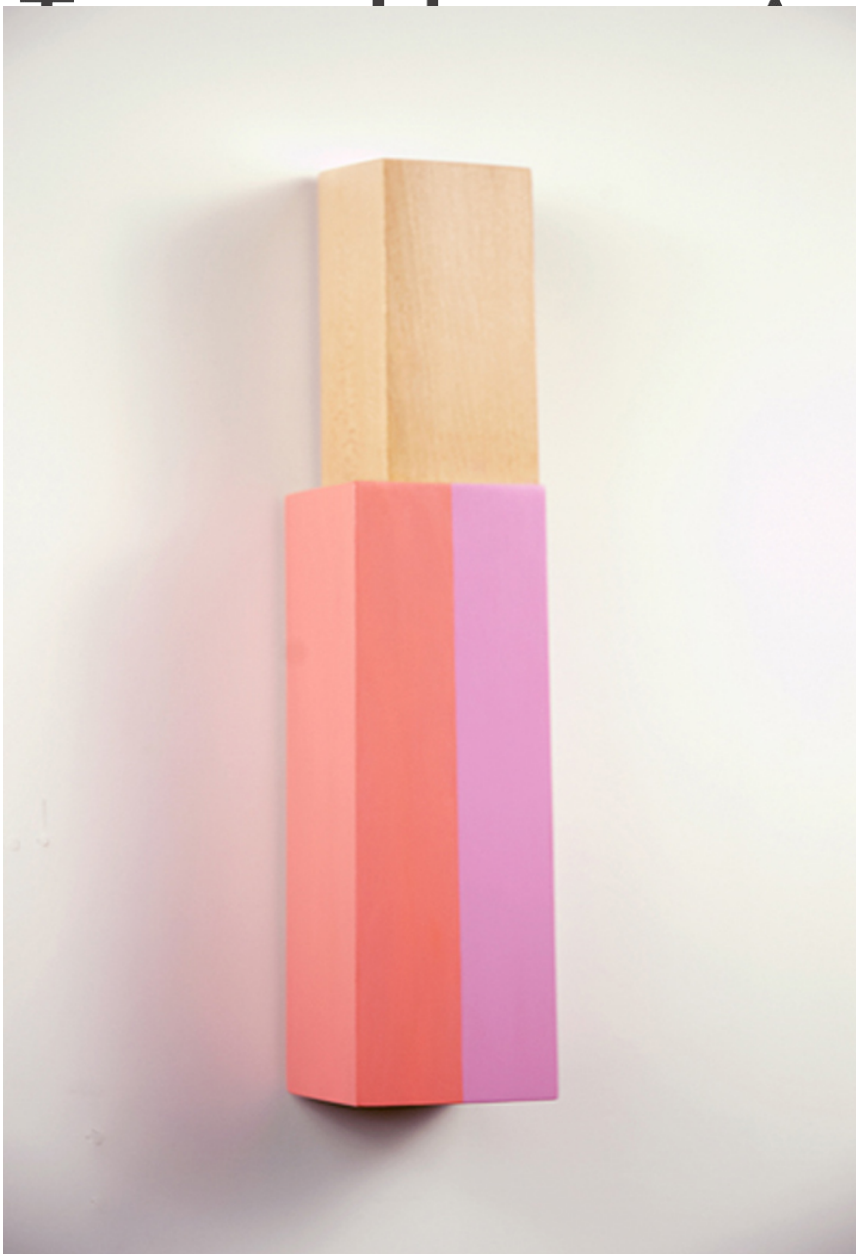

M

A

R

G

A

T

C

J

E

Kevin Finklea, *A List of Things We Said We'd Do*
Tomorrow #20, 2010
Acrylic on maple and poplar, 14.75 x 3.5 x 3 inches (37.5
x 8.5 x 7.5 cm)