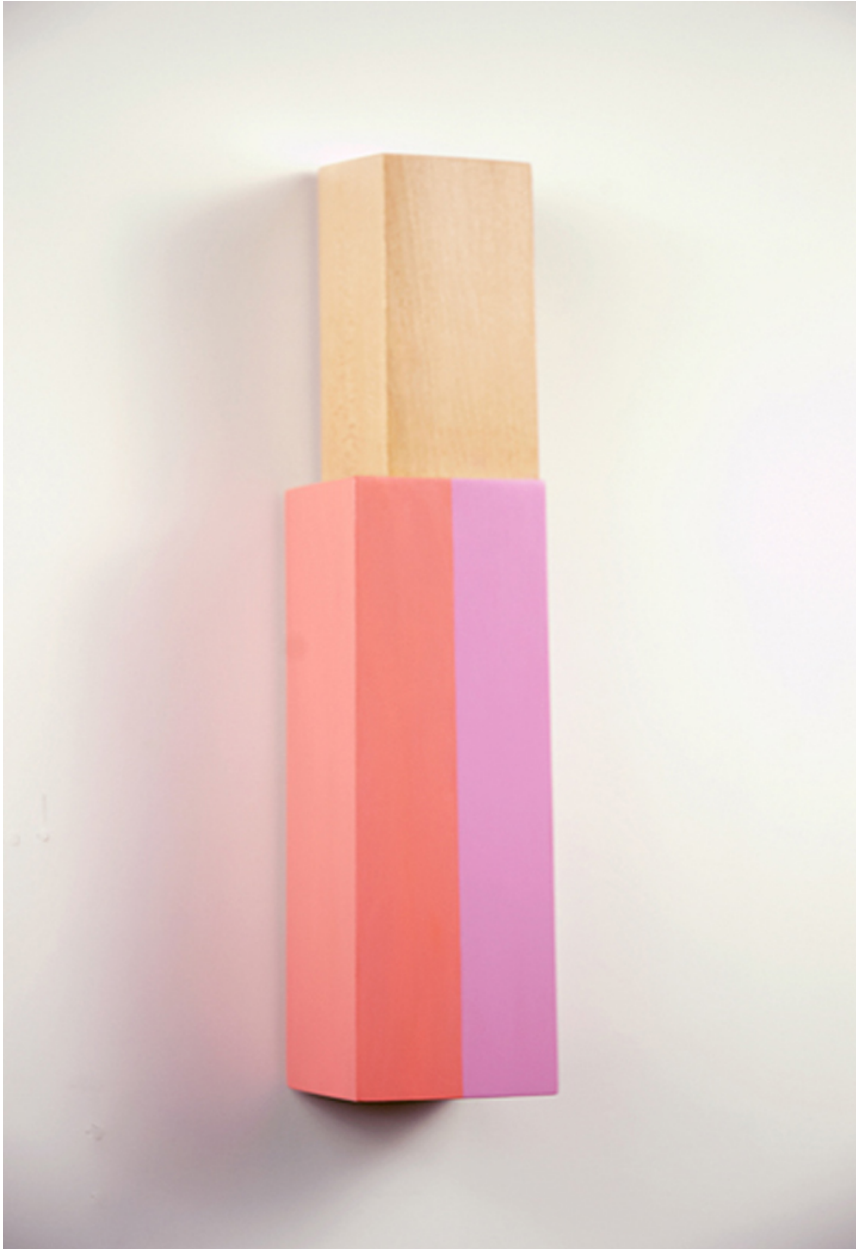

M A R G A R E T
T H A T C H E R
P R O J E C T S

Kevin Finklea, *A List of Things We Said We'd Do Tomorrow #20*, 2010
Acrylic on maple and poplar, 14.75 x 3.5 x 3 inches (37.5 x 8.5 x 7.5 cm)