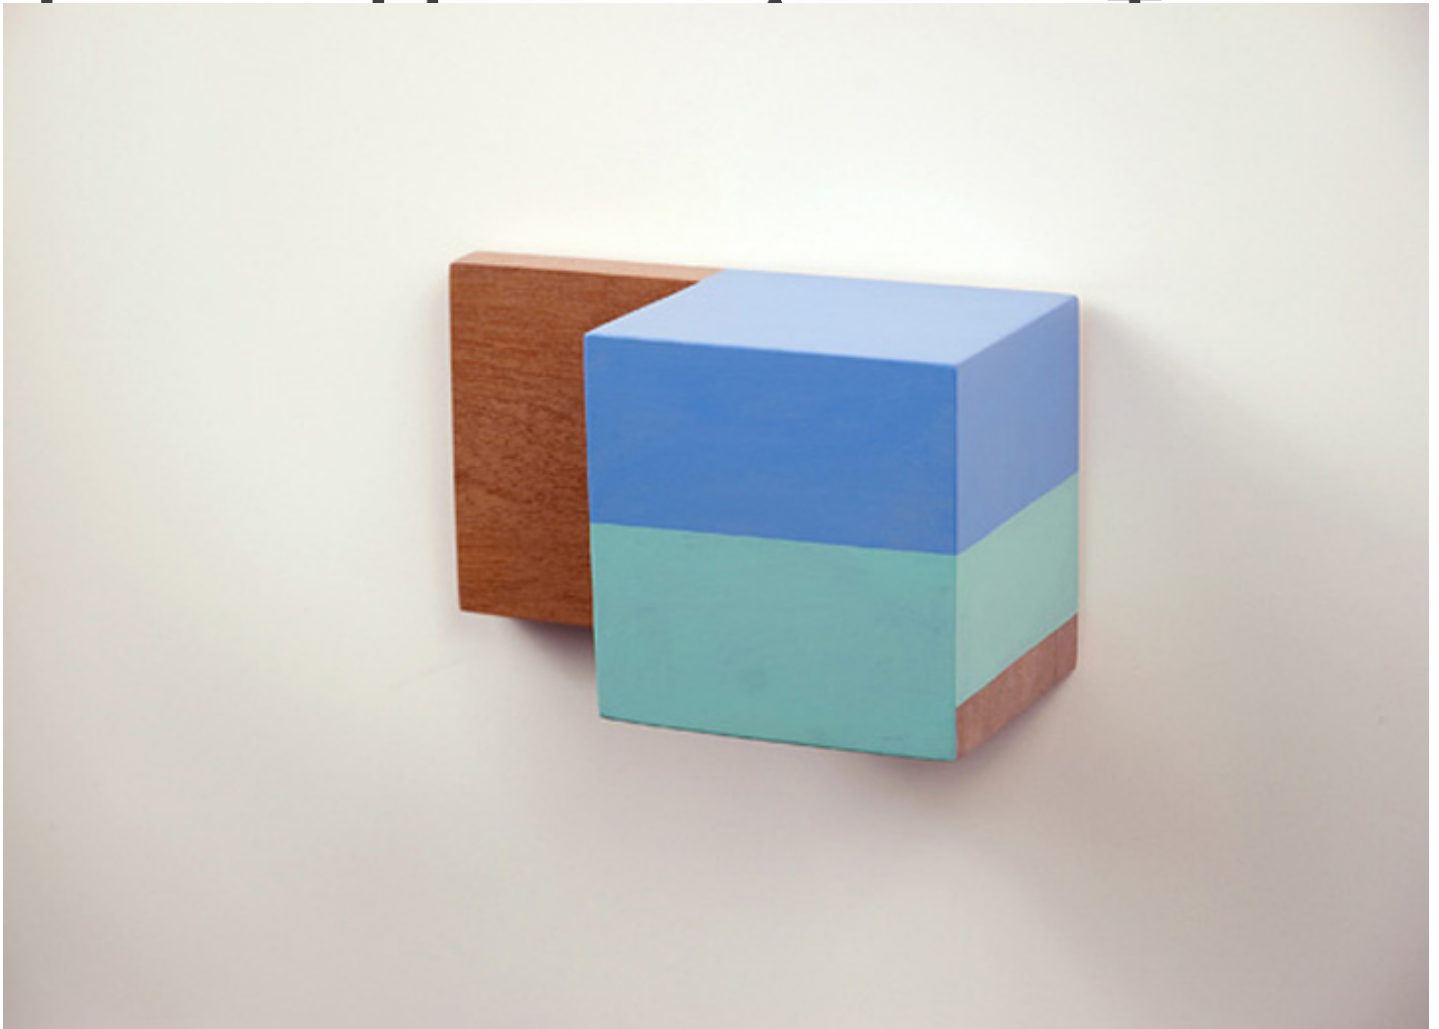

M

A

R

G

A

C

E

Kevin Finklea, *Bryant Street*, 1961, 2009  
Acrylic on sapele, 5 x 8.75 x 4.5 inches (13 x 22.5 x 11.5 cm)