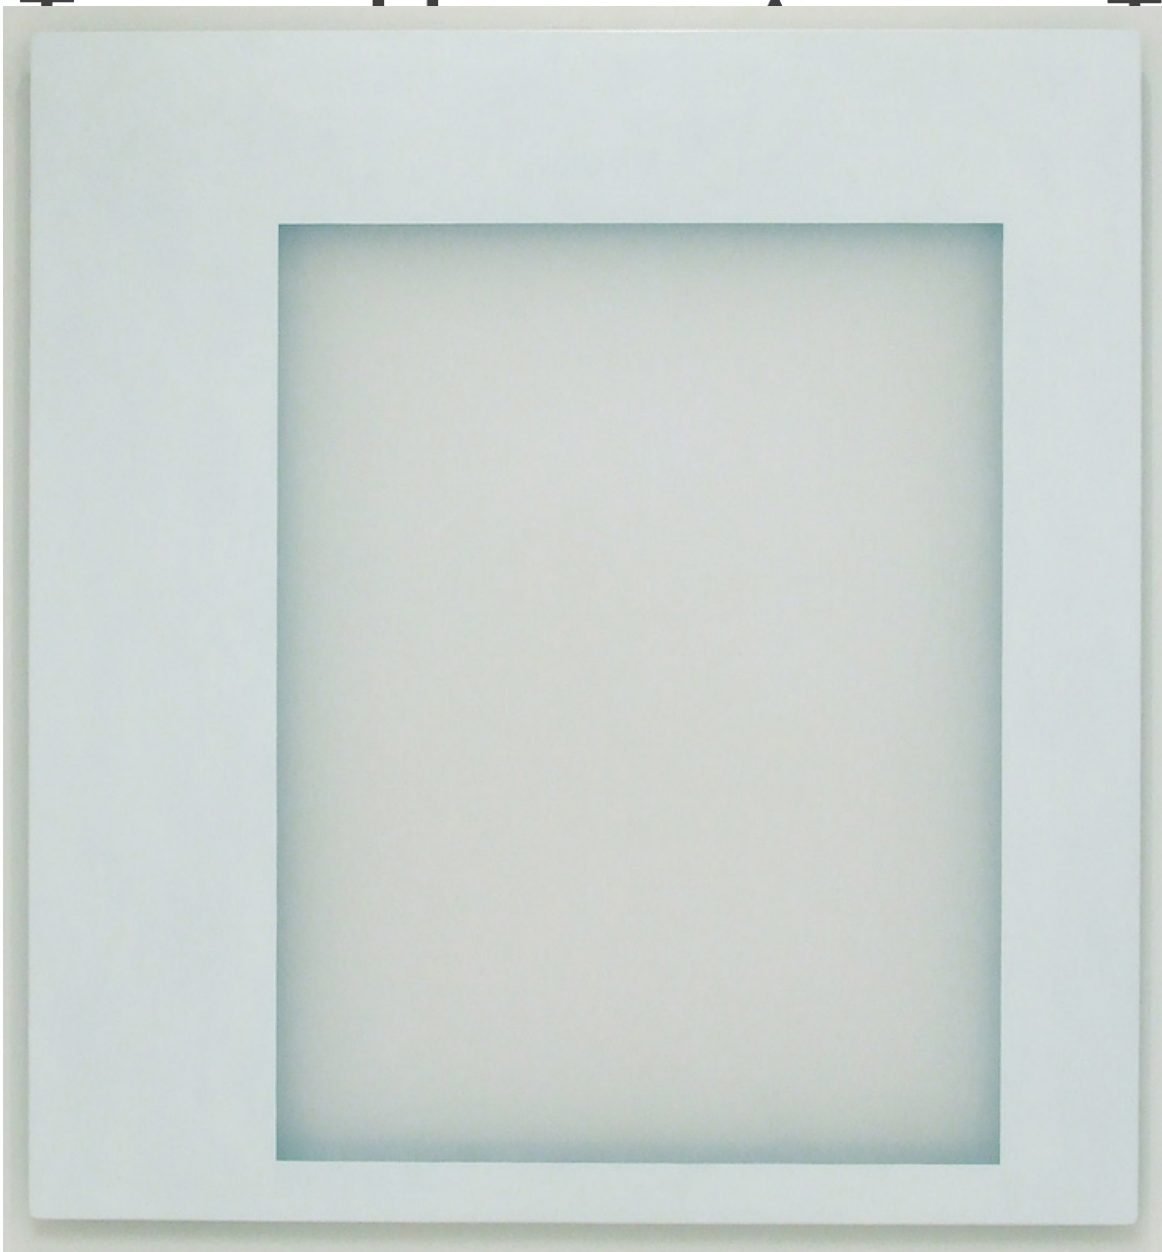

M

A

R

G

A

C

E

Kevin Finklea, *White Room #9*, 2007
Acrylic on acrylic panel, 34 x 31.5 inches (86 x 80 cm)