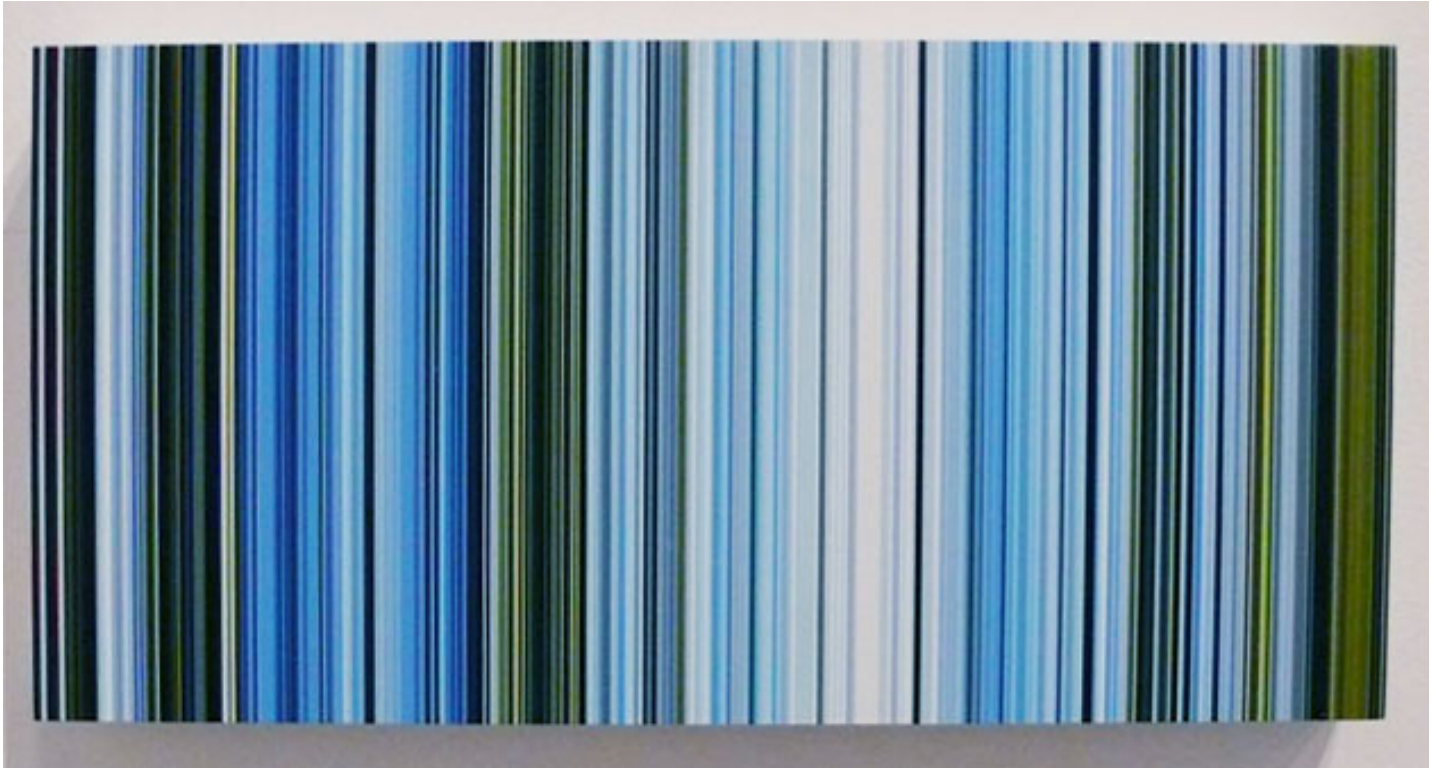

M A R G A R E T  
T H A T C H E R  
P R O J E C T S

William Betts, *Embankment*, 2005  
Acrylic on composite, Acrylic paint on mirror acrylic, 6 x 12 inches (15 x 30.5 cm)