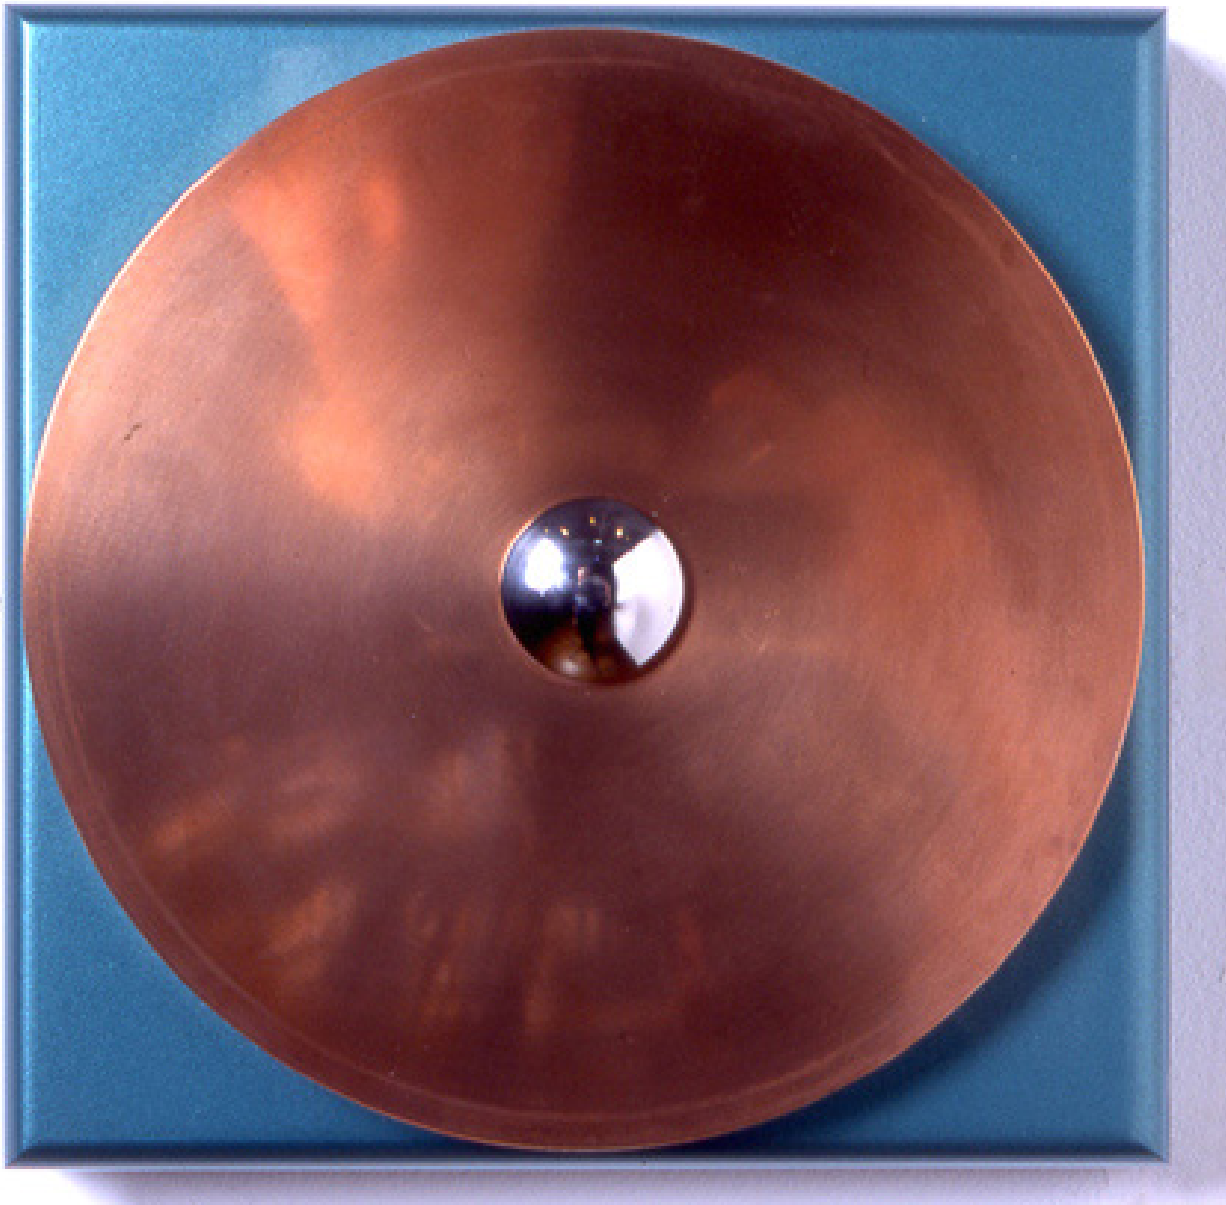

-

C

E

Richard Thatcher, *I Can't Recall (Censored Information)*  
Wood, copper, automotive paint, carriage bolt, 8.5 x 8.5 inches (22 x 22 cm)