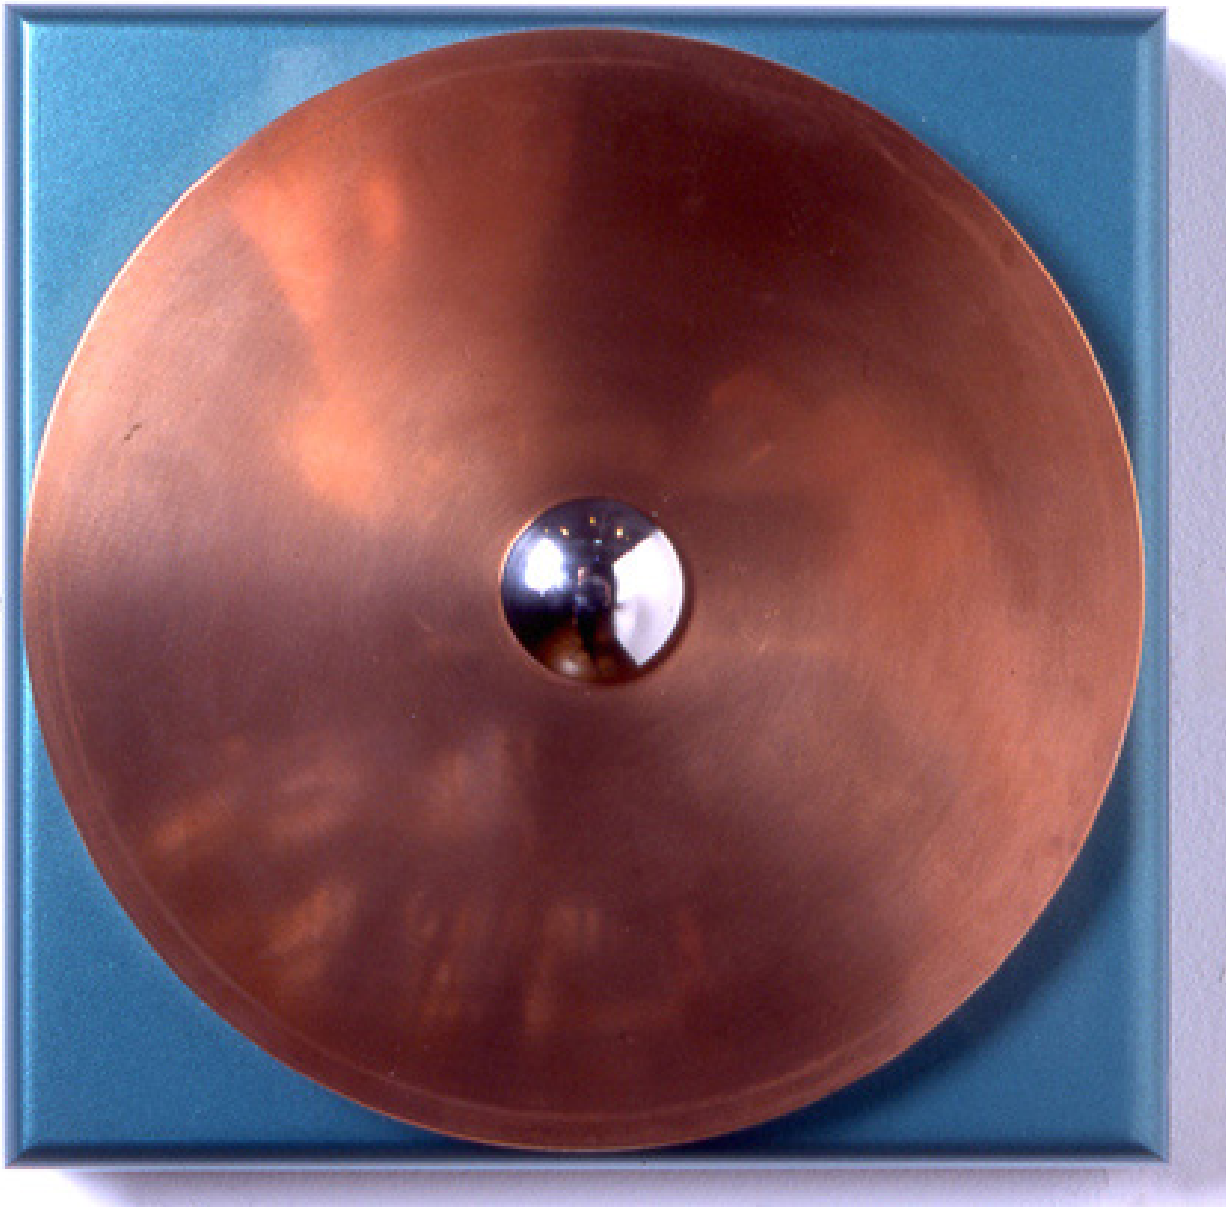

-

C

E

Richard Thatcher, *I Can't Recall (Censored Information)*  
Wood, copper, automotive paint, carriage bolt, 8.5 x 8.5 inches (22 x 22 cm)