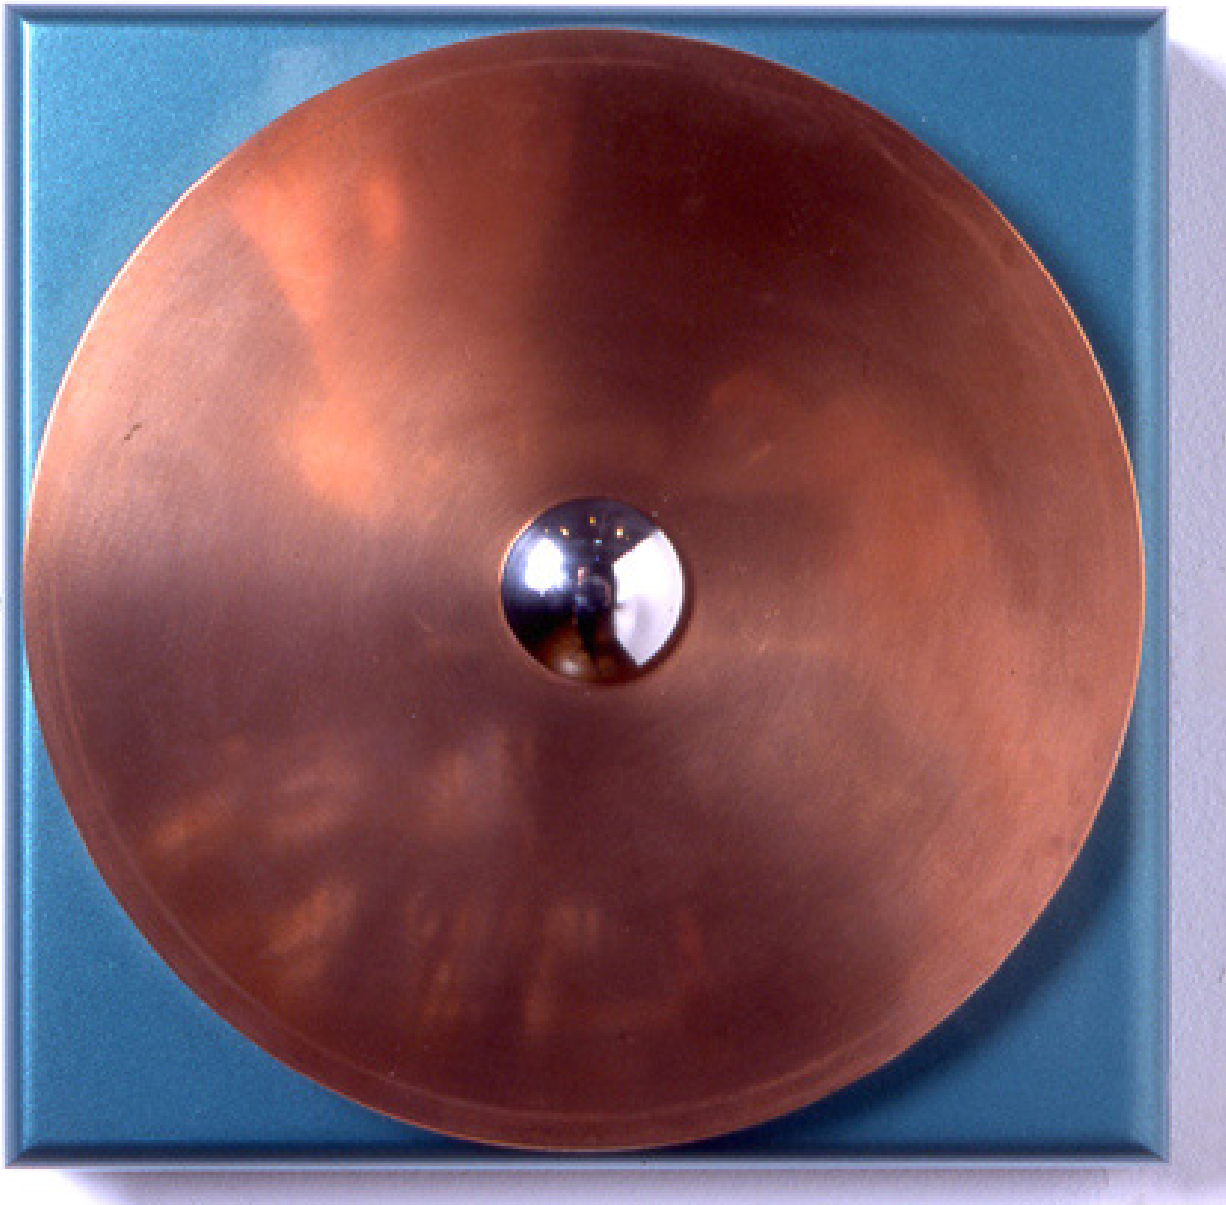

M A R G A R E T
T H A T C H E R
P R O J E C T S

Richard Thatcher, *I Can't Recall (Censored Information)*
Wood, copper, automotive paint, carriage bolt, 8.5 x 8.5 inches (22 x 22 cm)