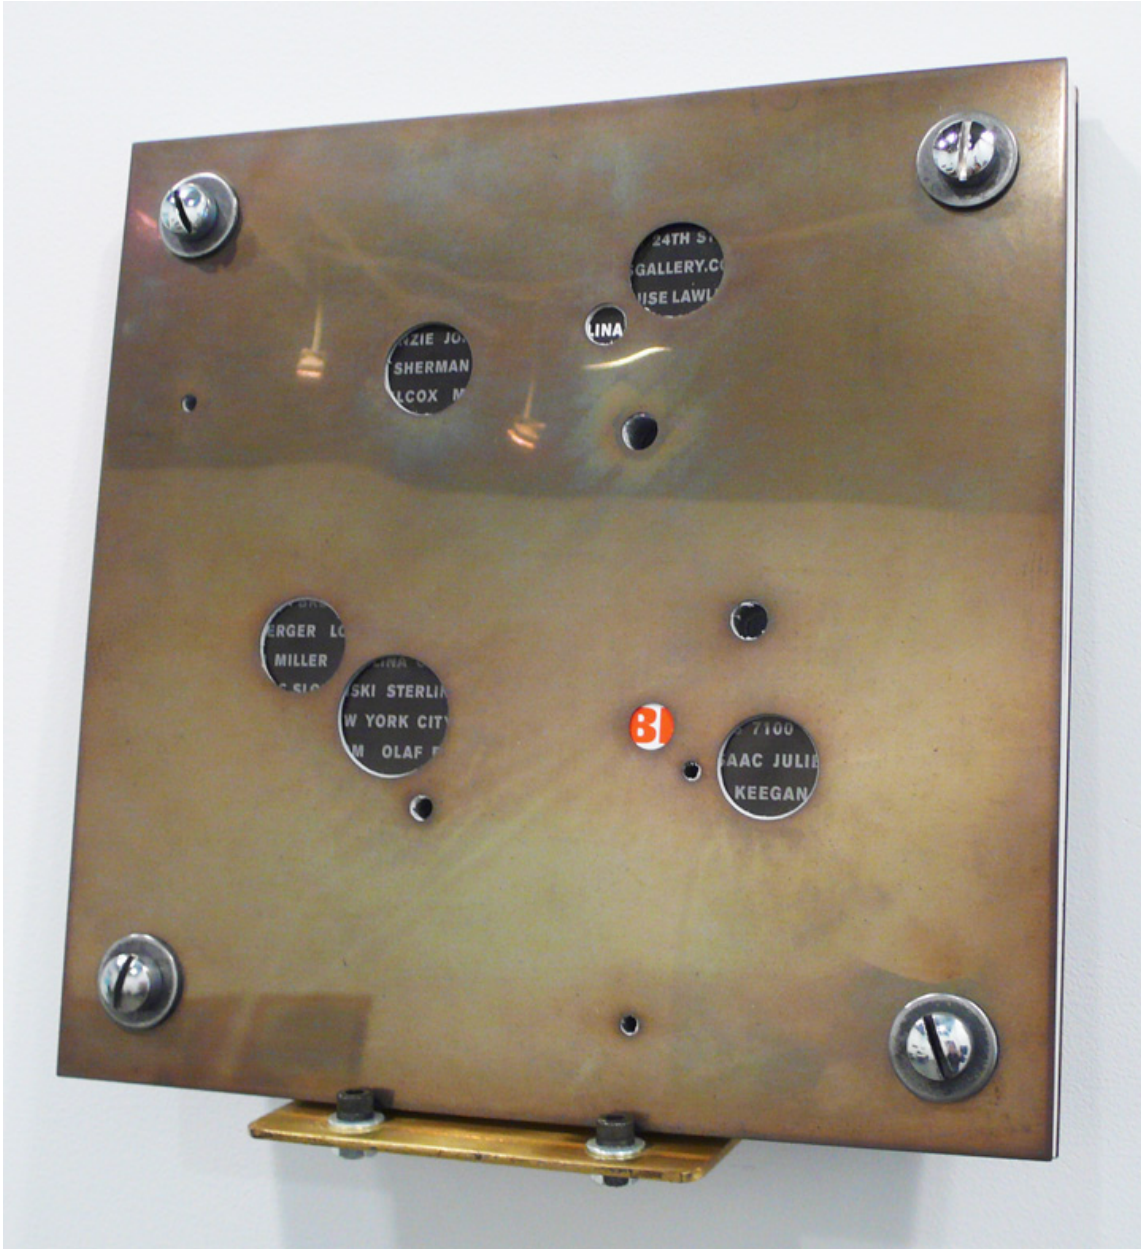

M A R G A R E T
T H A T C H E R
P R O J E C T S

Richard Thatcher, *Best of (December 2006)*, 2007

Drilled metal plates, artforum, machine screws, 10.5 x 10.5 x 1.5 inches (27 x 27 x 4 cm)