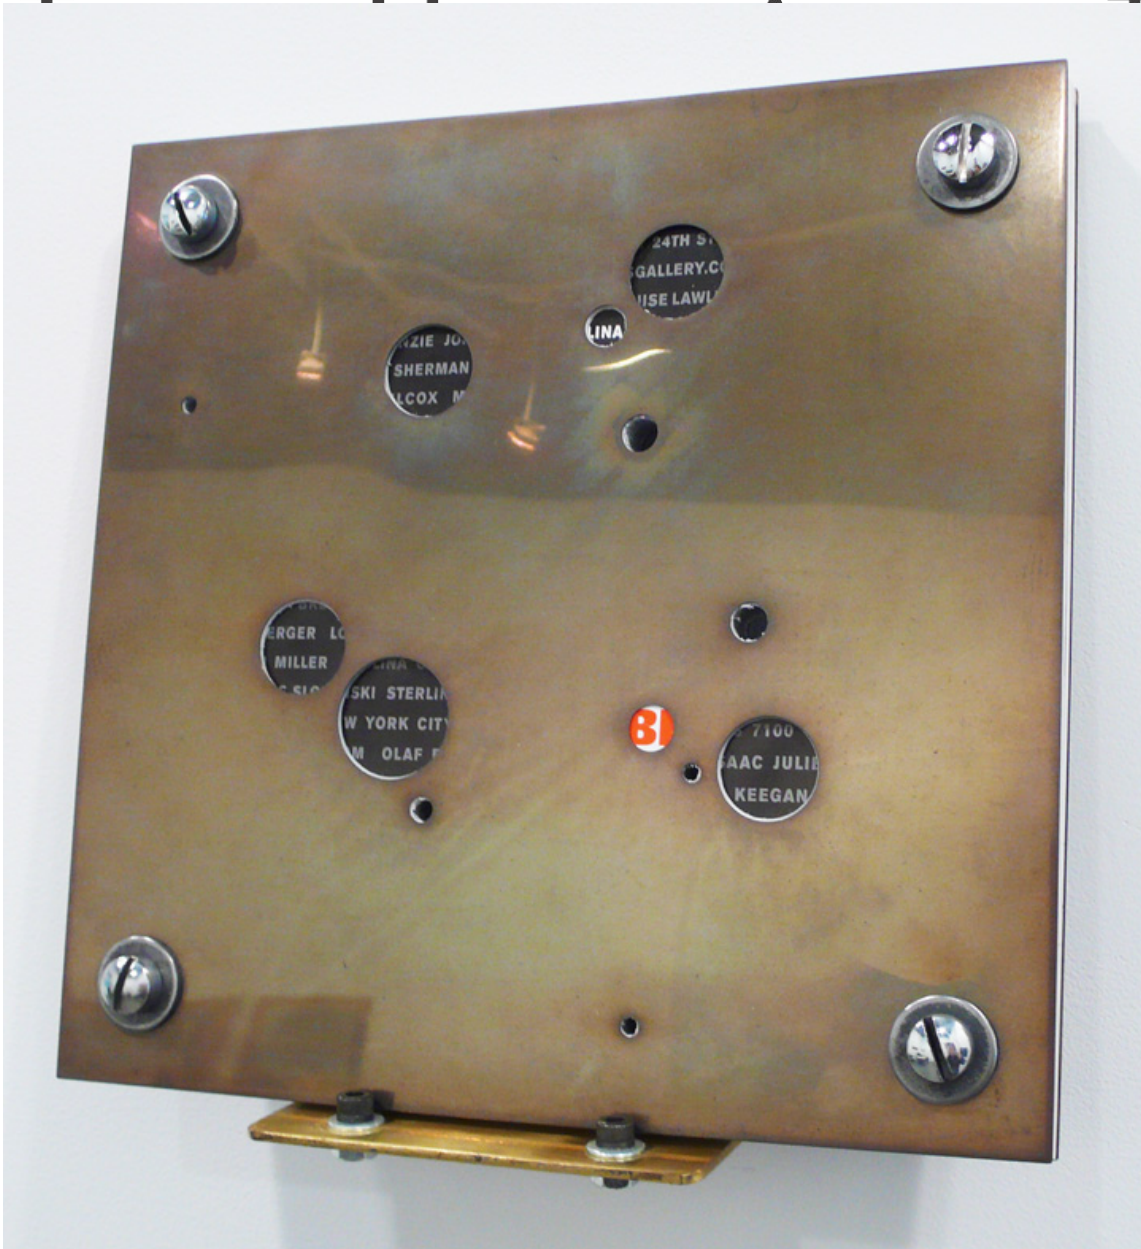

M

A

R

G

A

C

E

Richard Thatcher, *Best of (December 2006)*, 2007
Drilled metal plates, artforum, machine screws, 10.5 x 10.5 x 1.5 inches (27 x 27 x 4 cm)