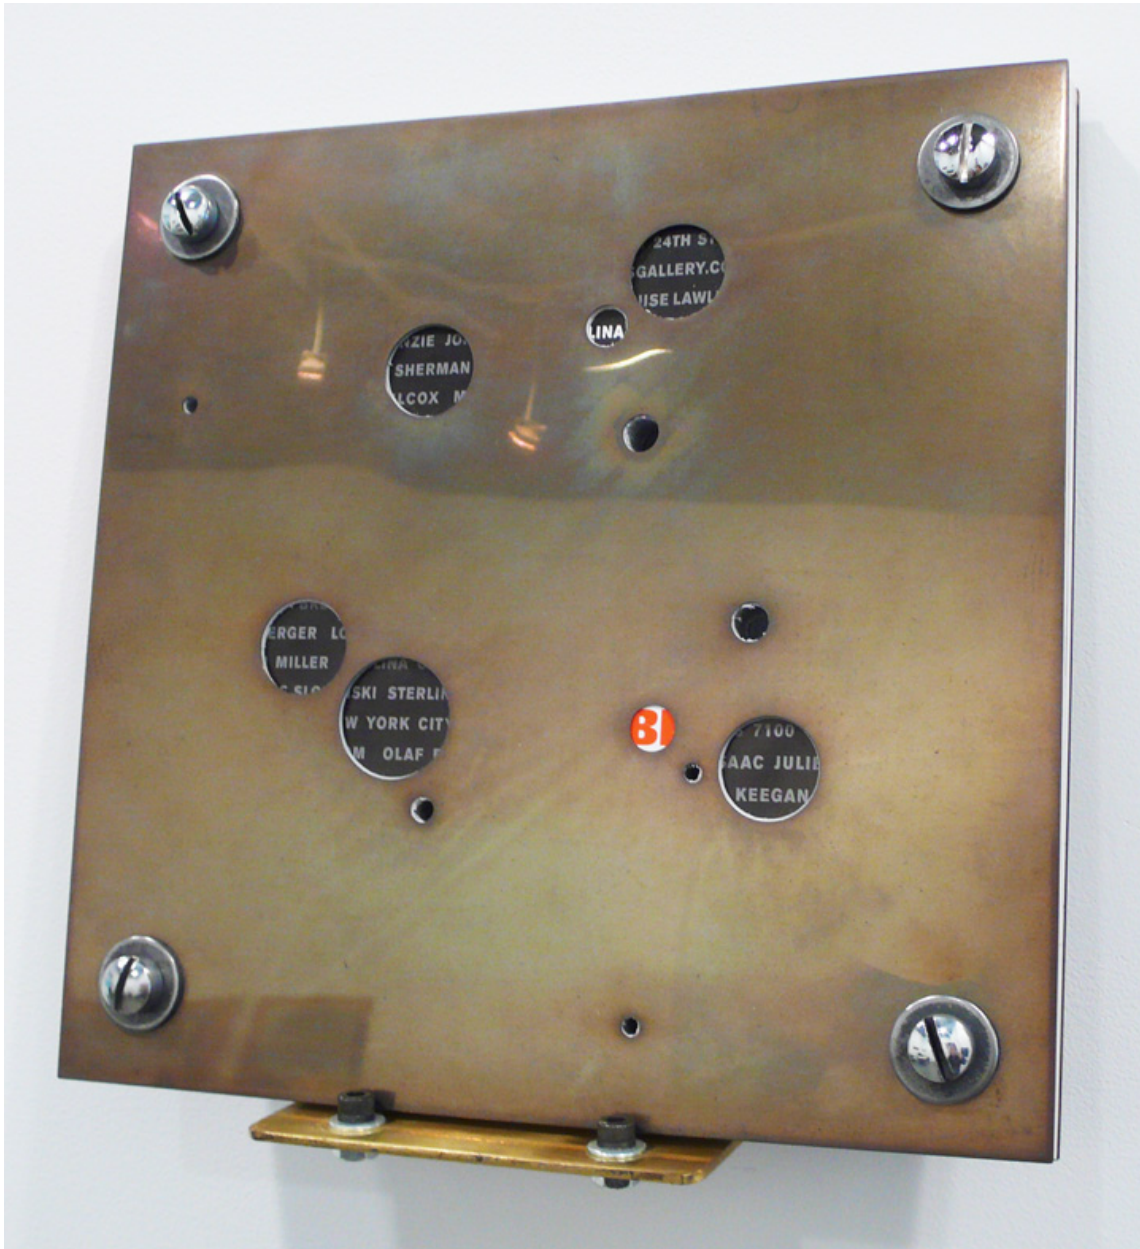

M A R G A R E T  
T H A T C H E R  
P R O J E C T S

Richard Thatcher, *Best of (December 2006)*, 2007  
Drilled metal plates, artforum, machine screws, 10.5 x 10.5 x 1.5 inches (27 x 27 x 4 cm)