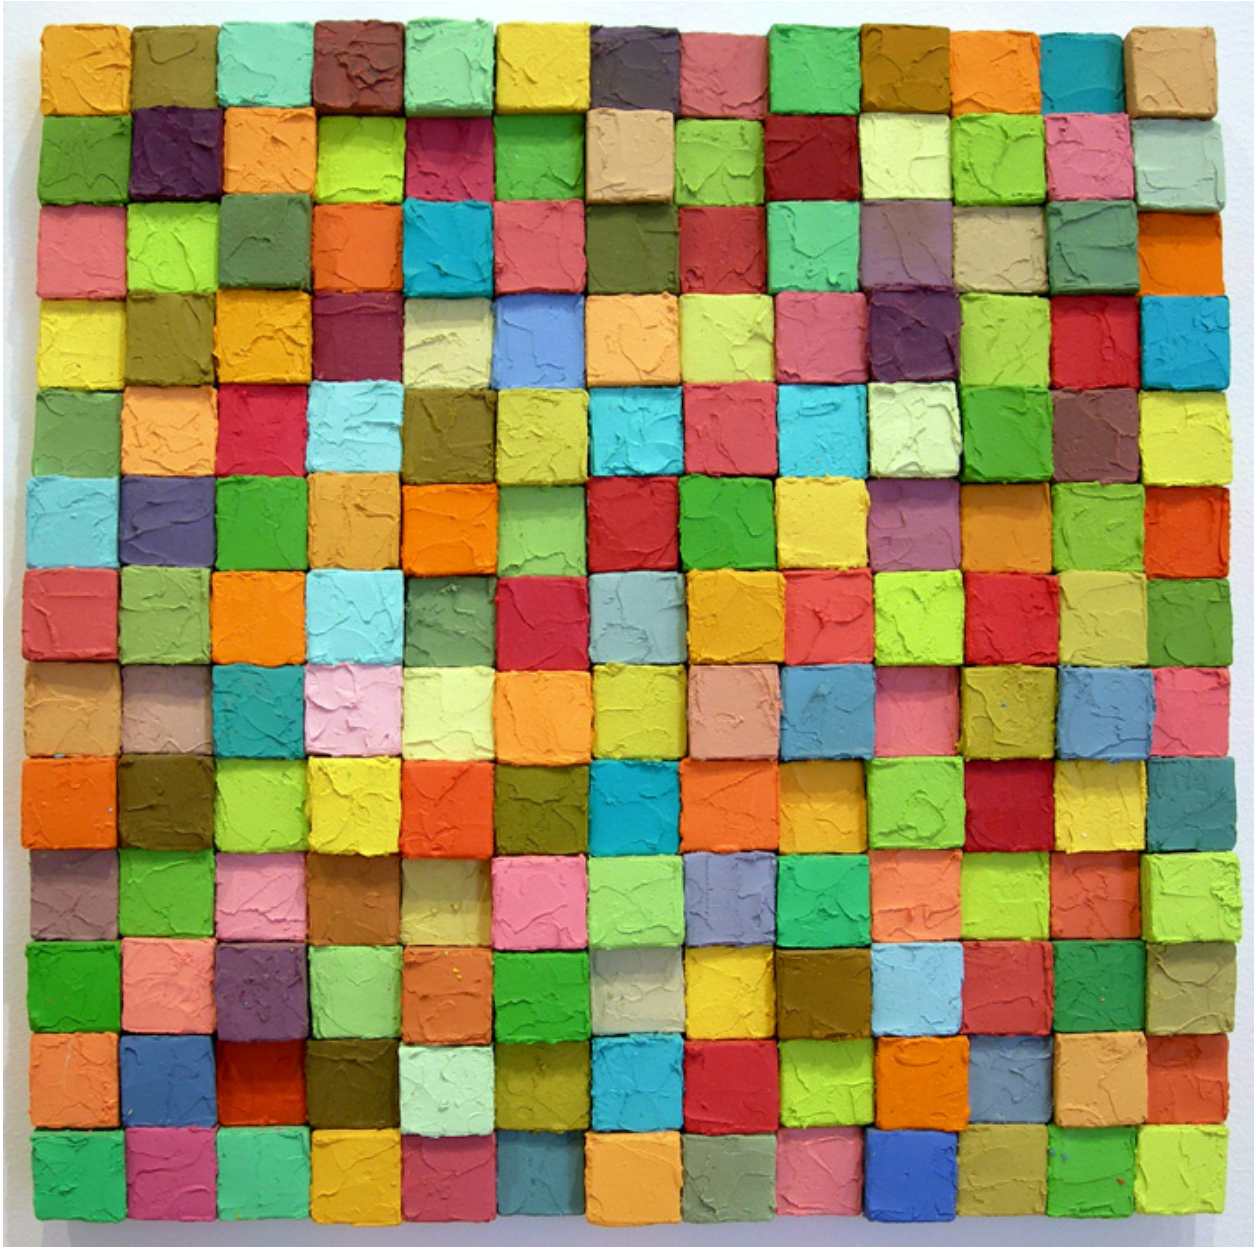

M A R G A R E T
T H A T C H E R
P R O J E C T S

Carlos Estrada-Vega, *Don Silvestre*, 2005
Oleopasto, wax, pigment, oil & limestone on canvas, 15 x 15 inches (38 x 38 cm)