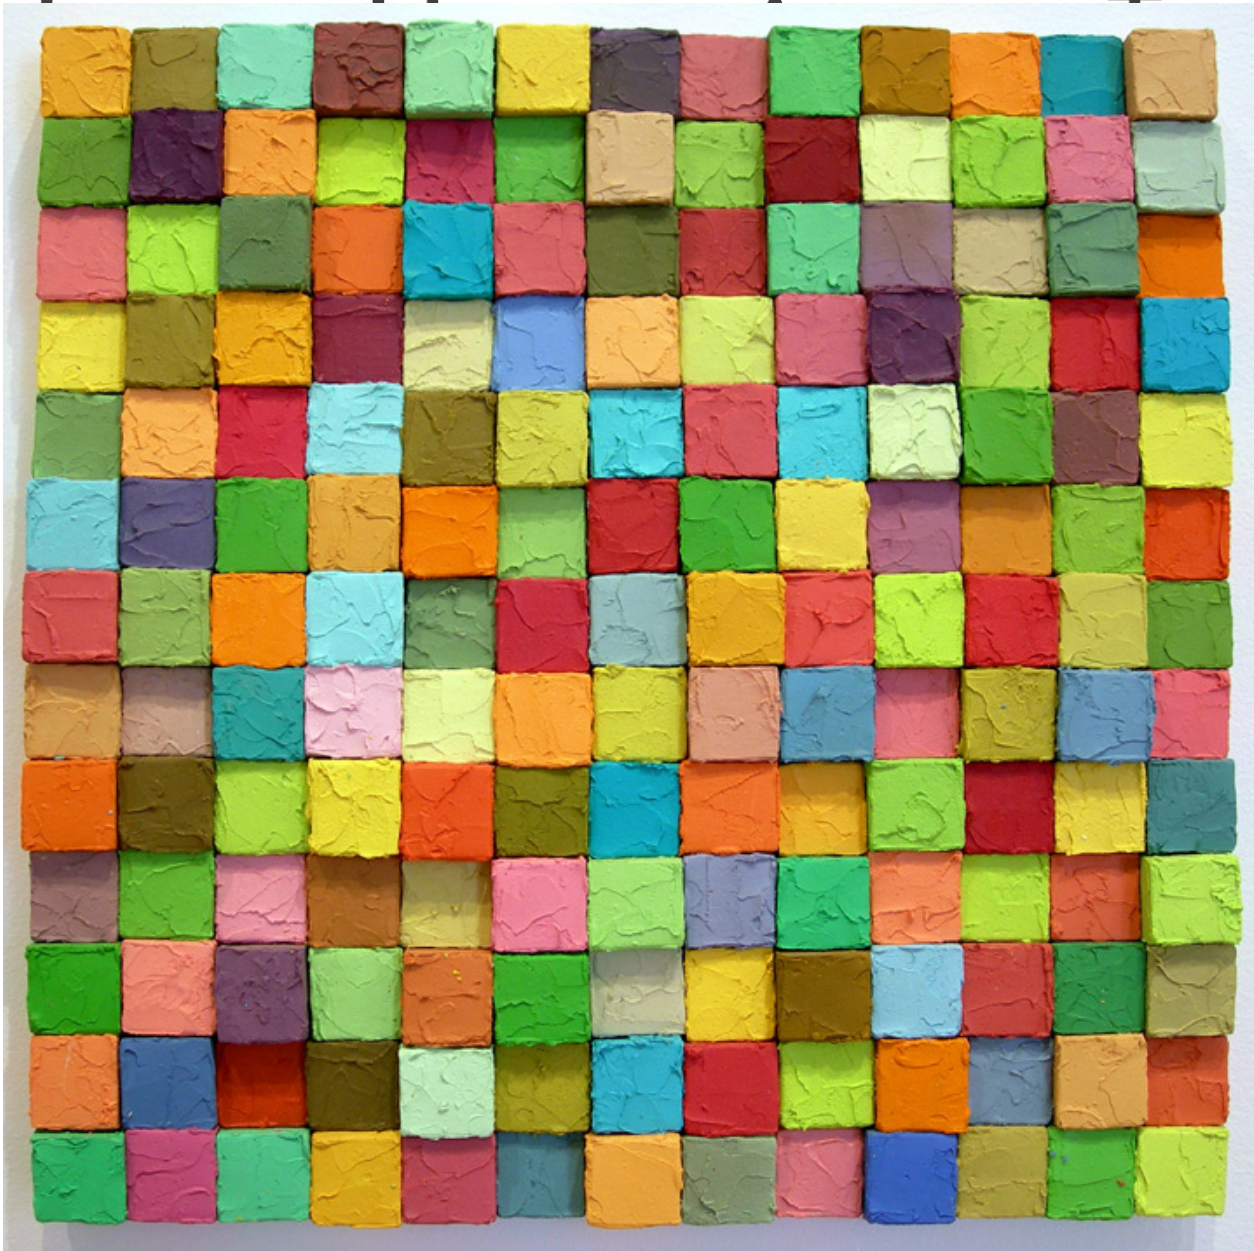

M

A

R

G

A

C

E

Carlos Estrada-Vega, *Don Silvestre*, 2005
Oleopasto, wax, pigment, oil & limestone on canvas, 15 x 15 inches (38 x 38 cm)