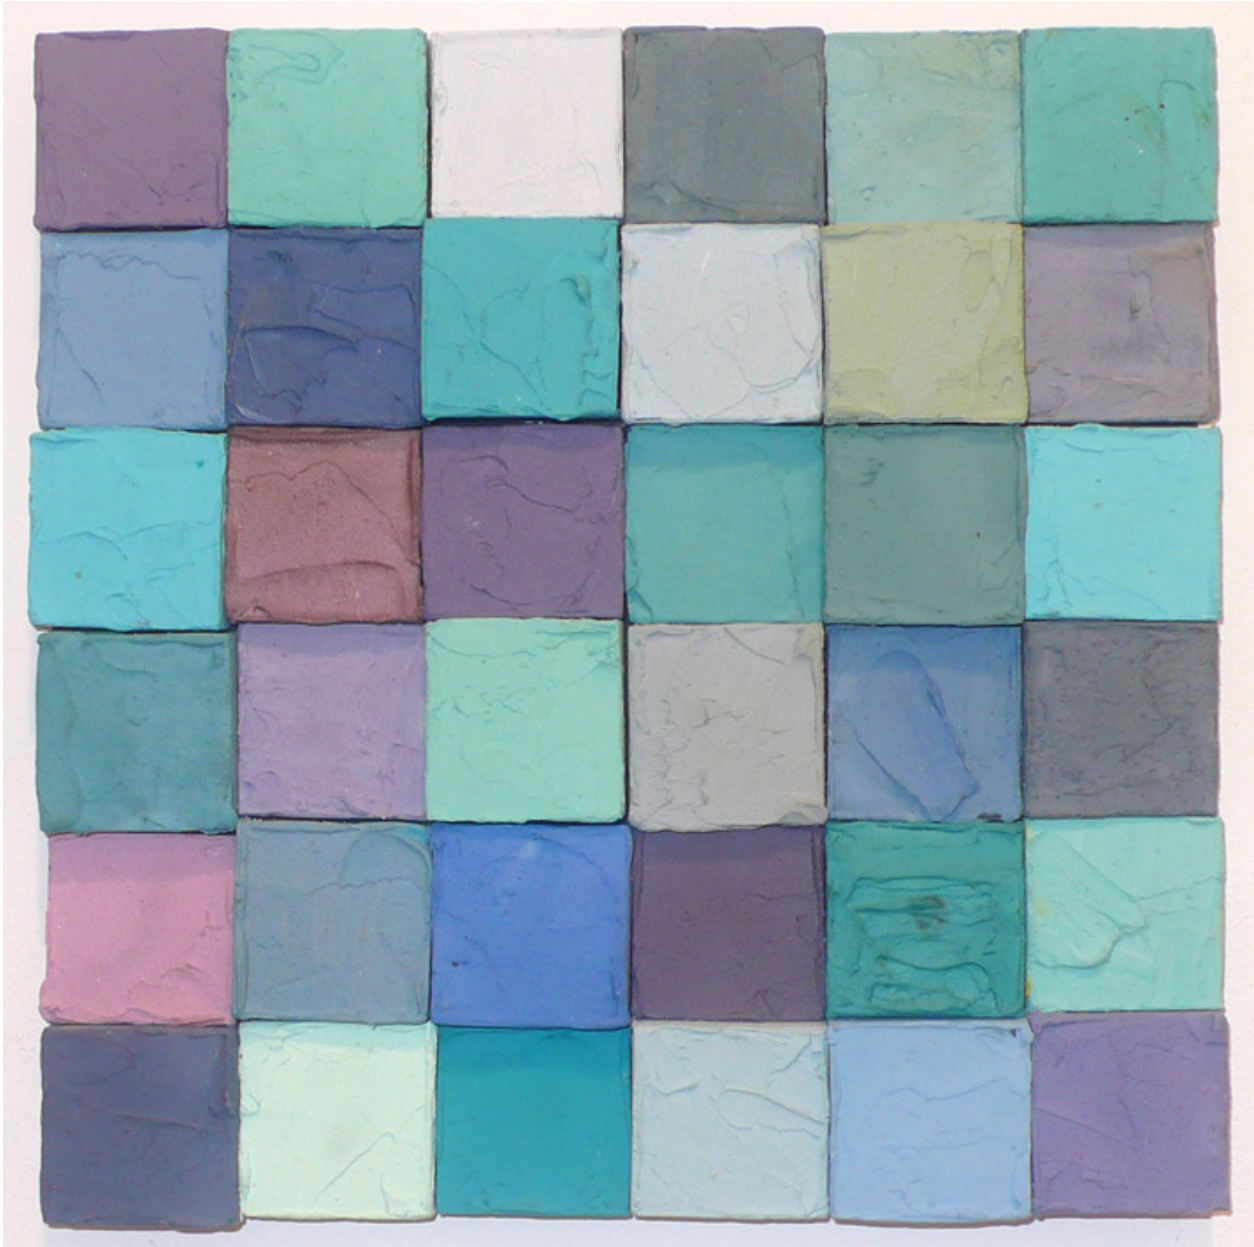

M A R G A R E T
T H A T C H E R
P R O J E C T S

Carlos Estrada-Vega, *Stephanie's*, 2008
Olepasto, wax, pigment, oil and limestone on canvas, 8 x 8 inches (20 x 20 cm)