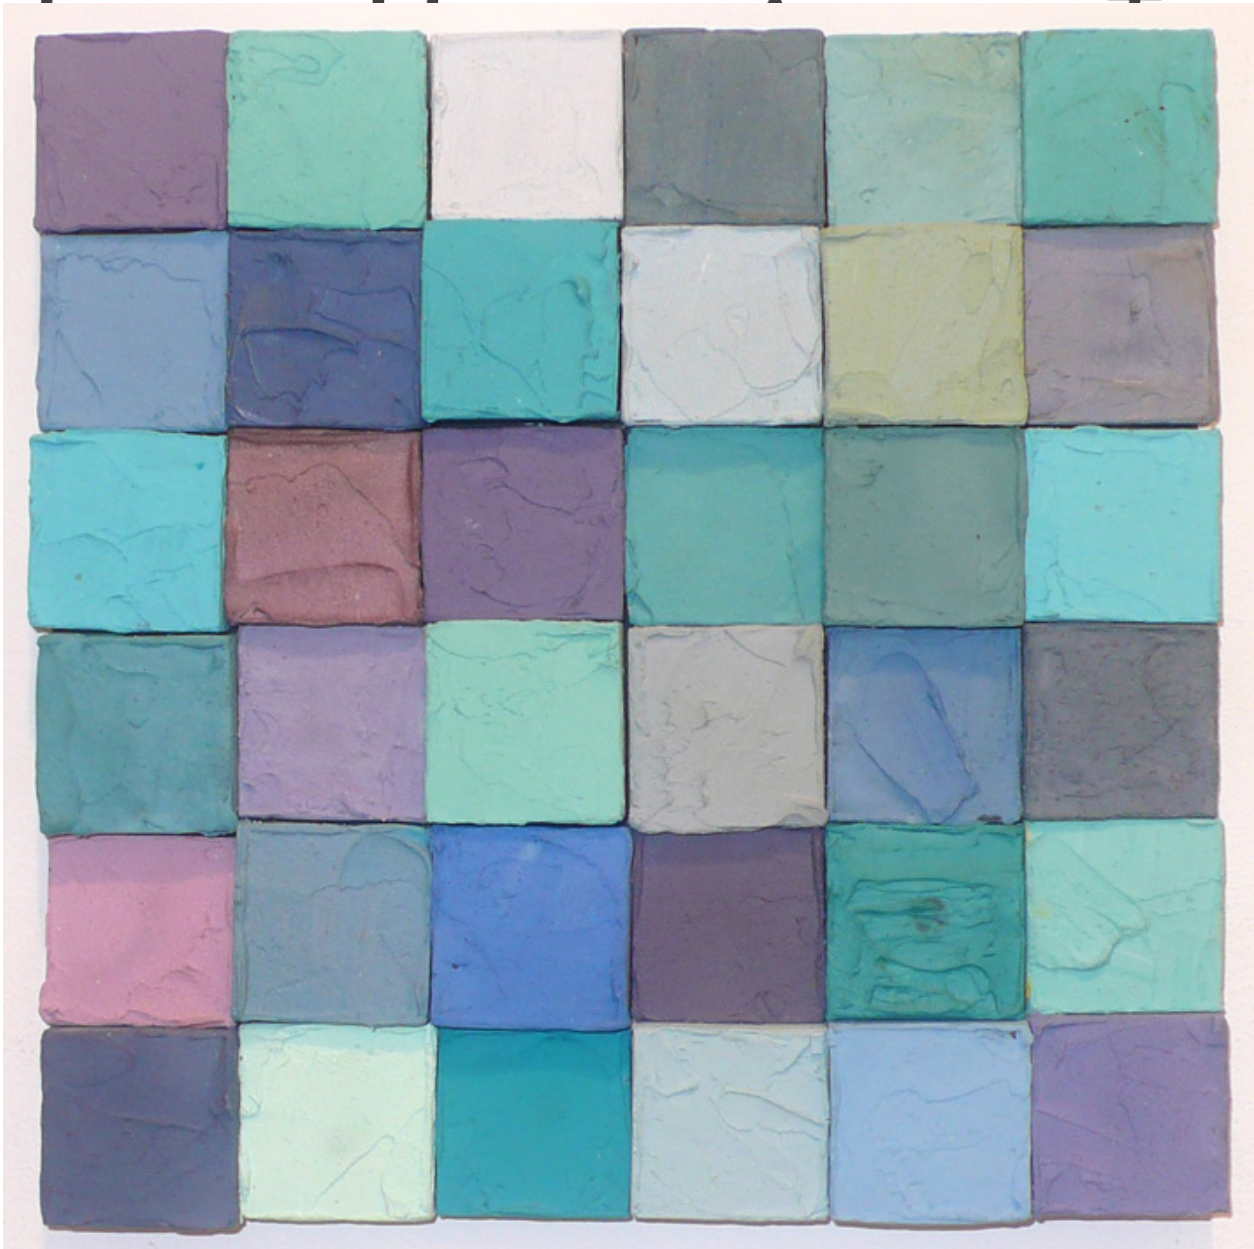

M

A

R

G

A

C

E

Carlos Estrada-Vega, *Stephanie's*, 2008
Olepasto, wax, pigment, oil and limestone on canvas, 8 x 8 inches (20 x 20 cm)