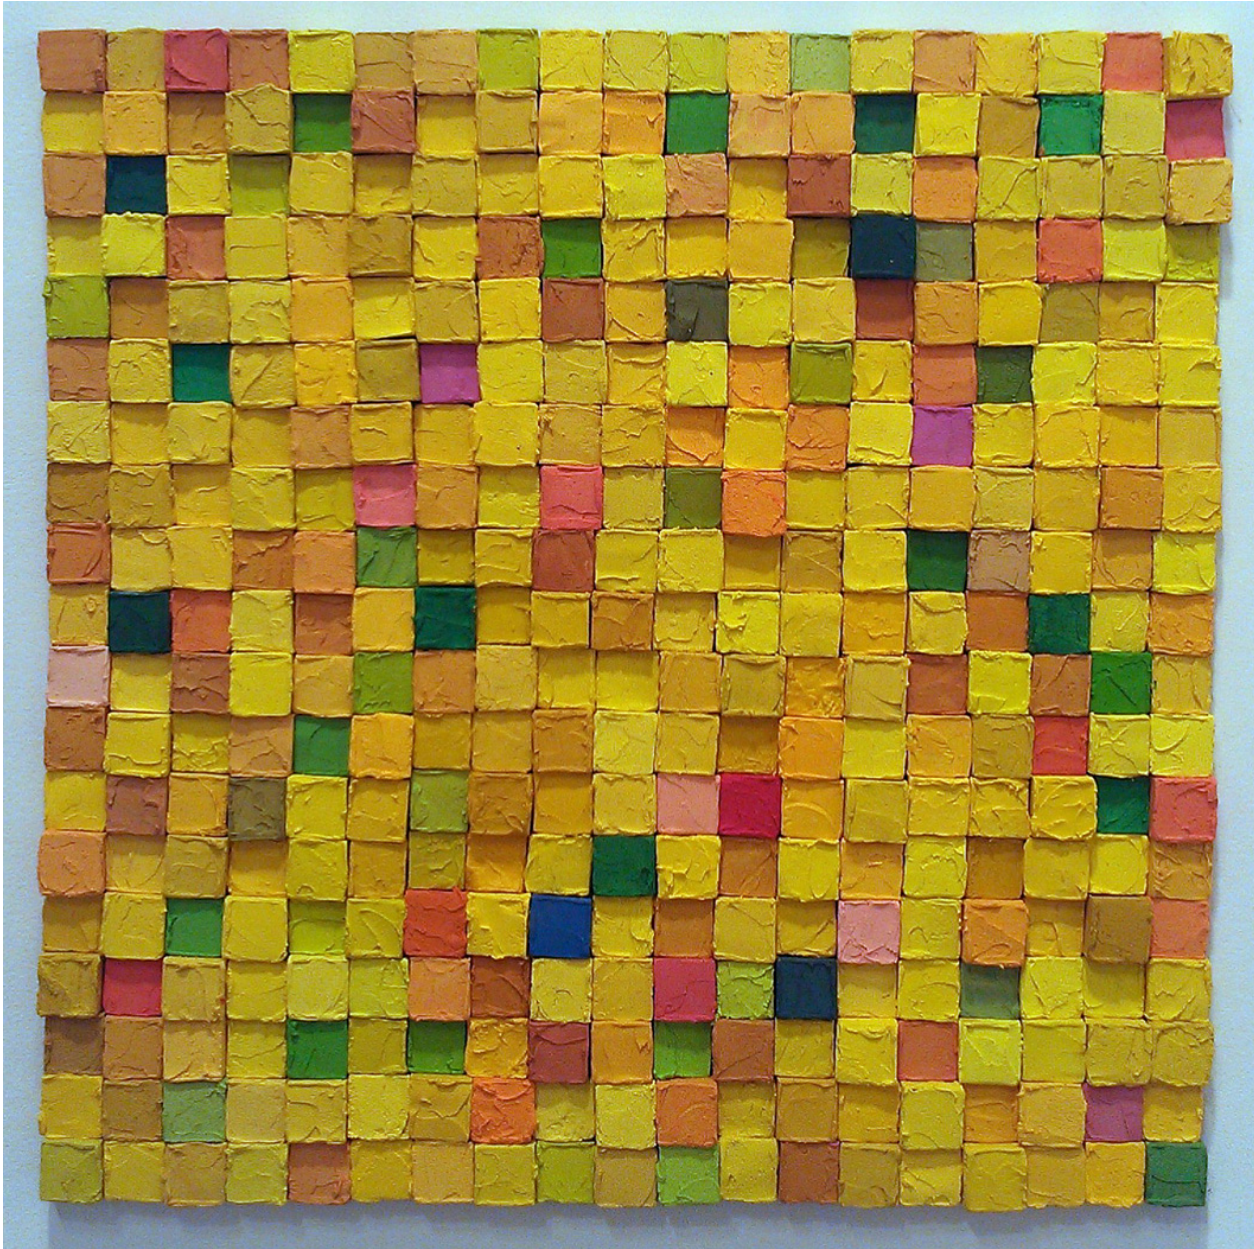

M A R G A R E T
T H A T C H E R
P R O J E C T S

Carlos Estrada-Vega, *Gabarone*, 2011
Olepasto, wax, pigment, oil and limestone on canvas, 16 x 16 inches (41 x 41 cm)