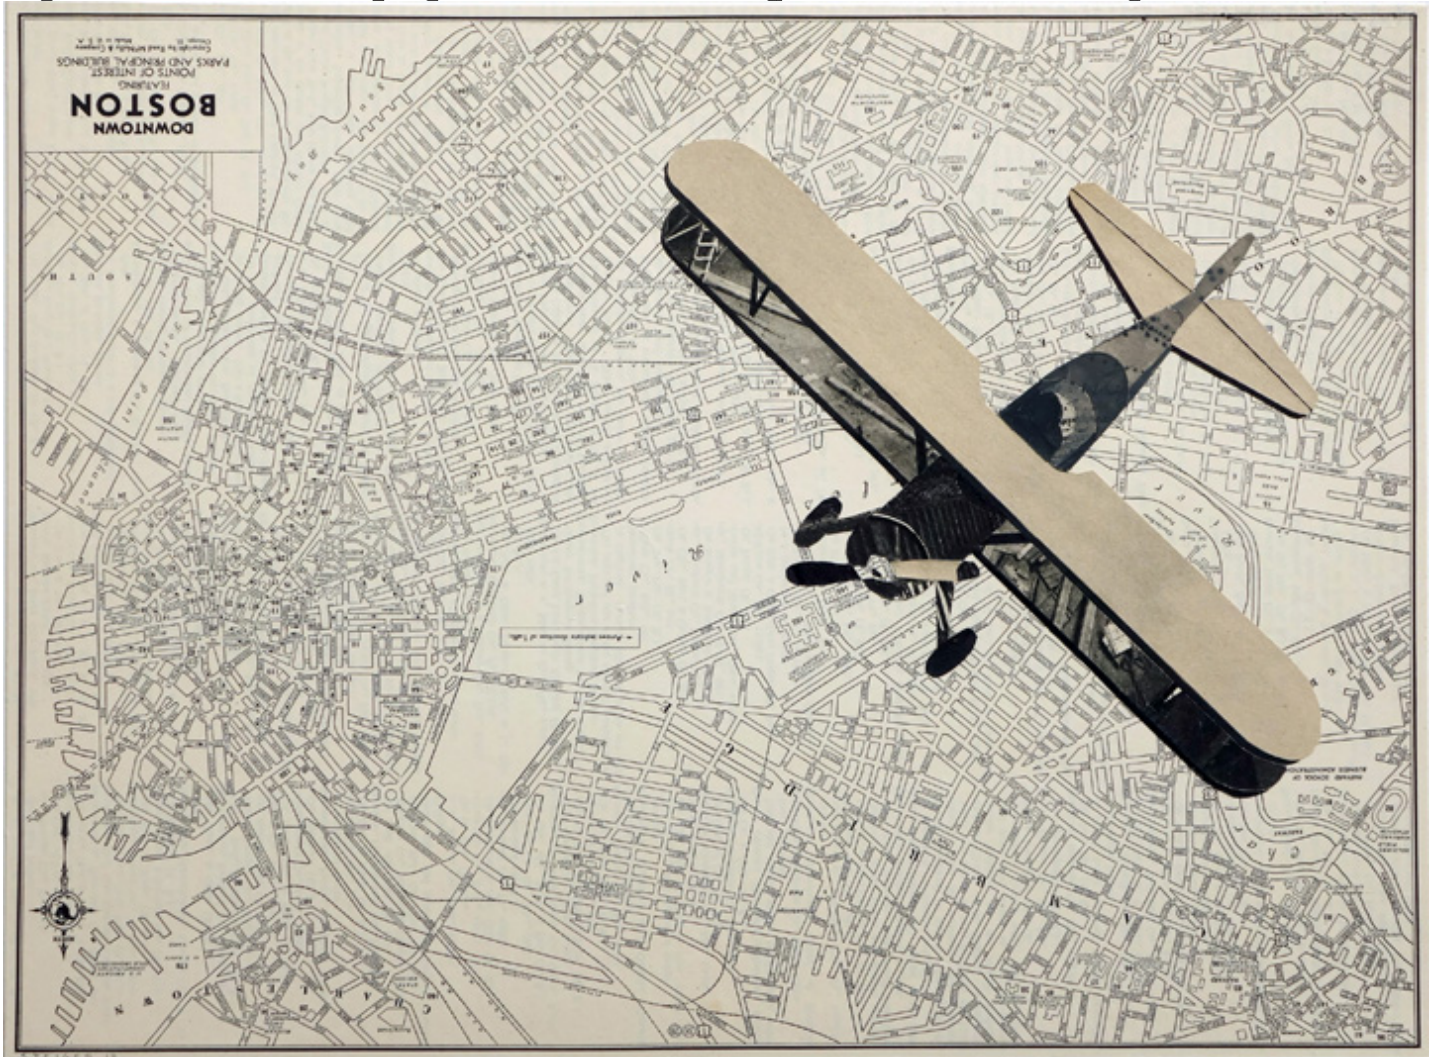

M

A

R

G

A

C
E

William Steiger, *Boston Flyover #3*, 2013

Collage of vintage map, found paper and gouache, 12 x 15 inches (30 x 38 cm), Framed: 14.5 x 17.5 inches (37 x 44.5 cm)