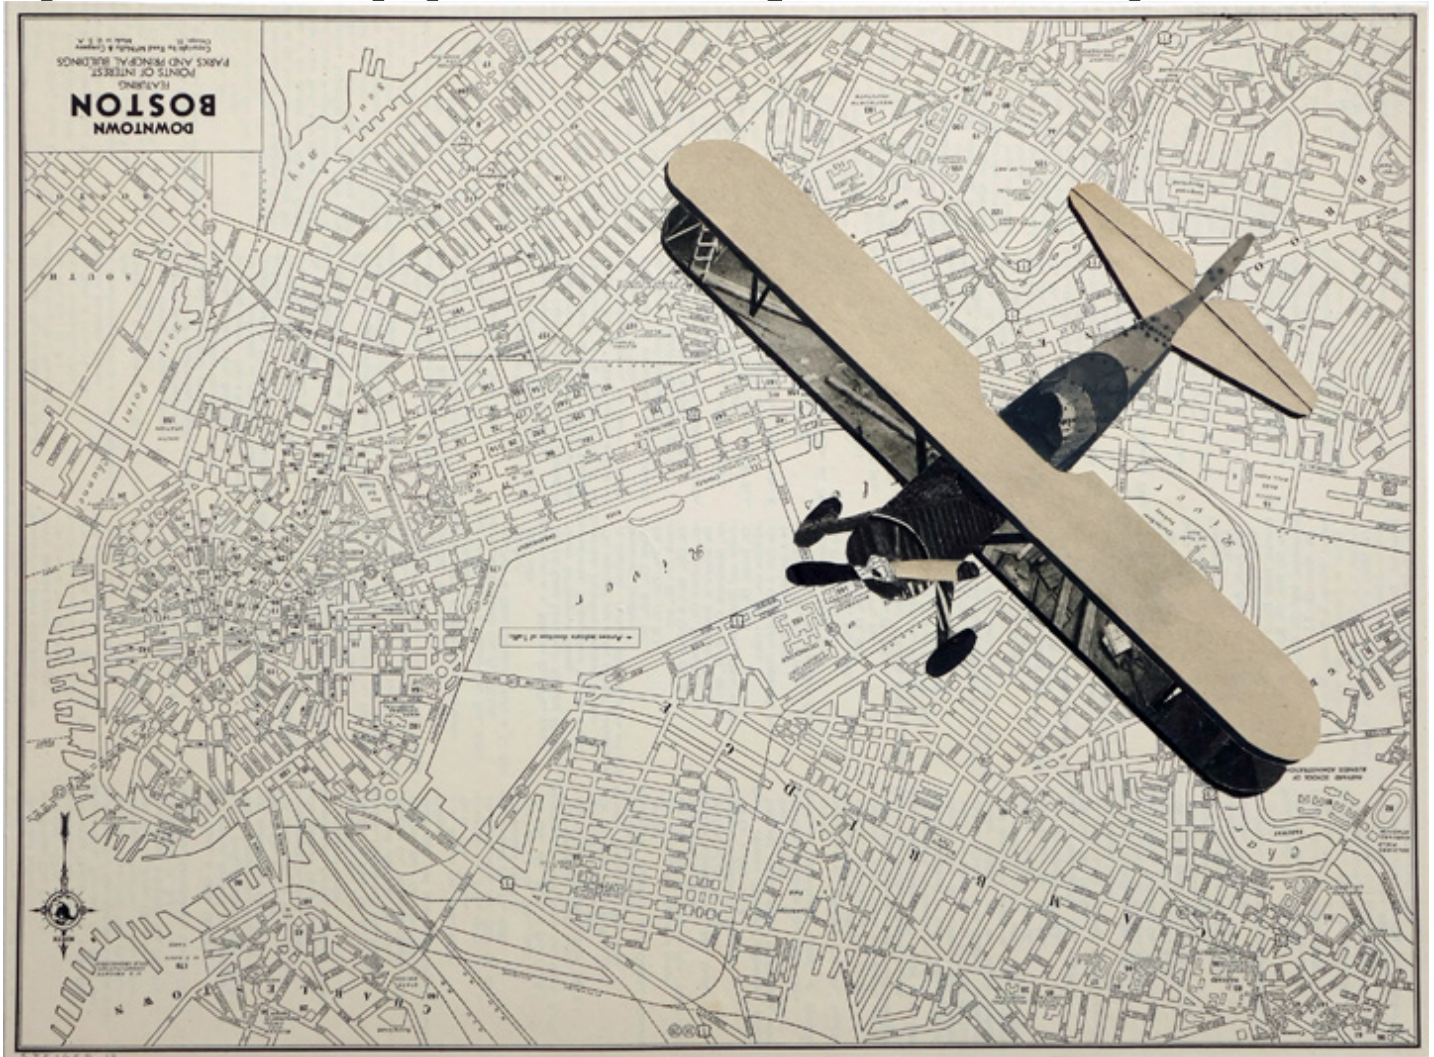

M

A

R

G

A

C  
E

William Steiger, *Boston Flyover #3*, 2013

Collage of vintage map, found paper and gouache, 12 x 15 inches (30 x 38 cm), Framed: 14.5 x 17.5 inches (37 x 44.5 cm)