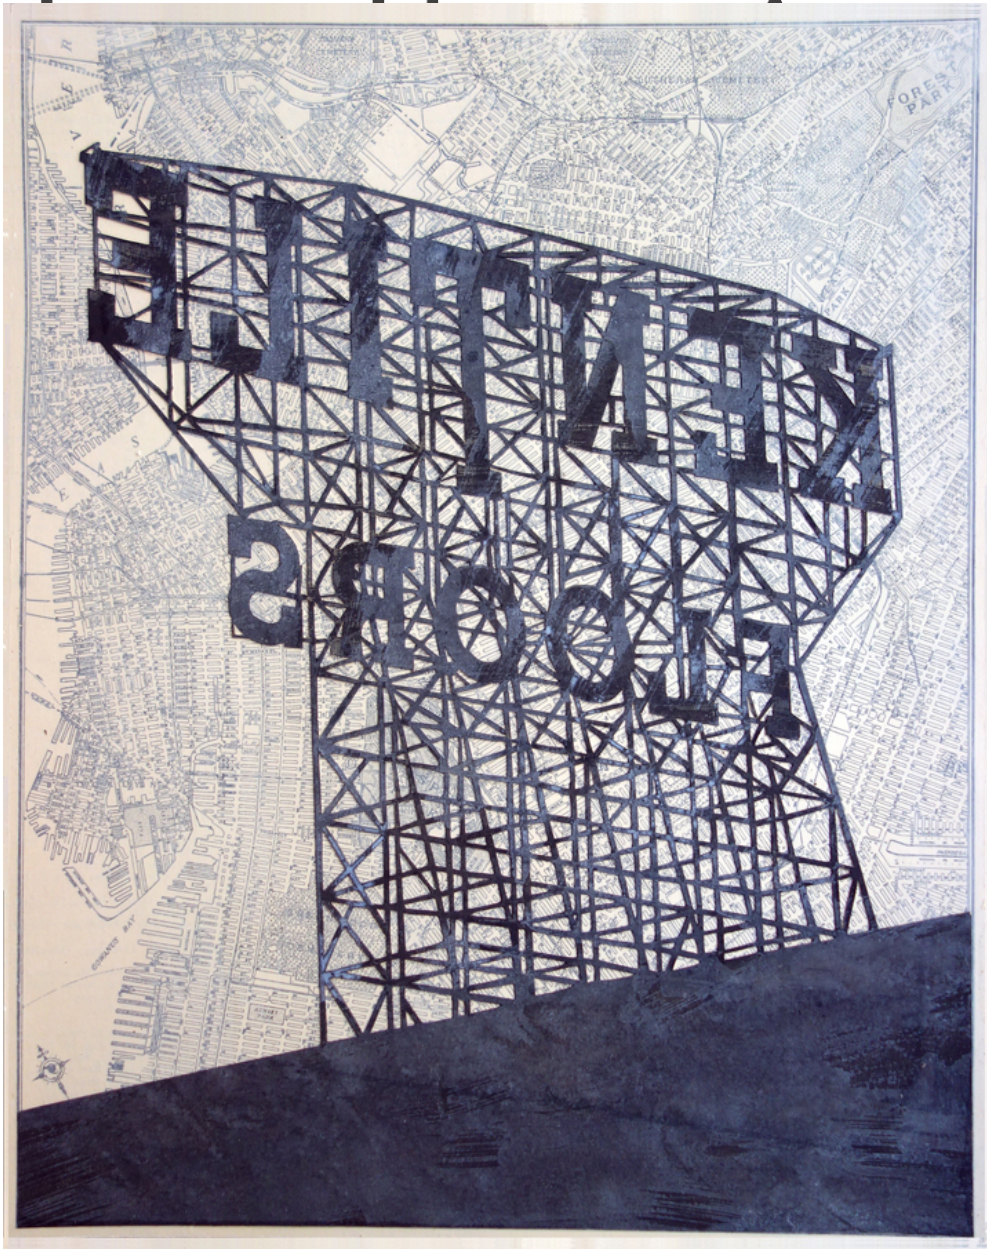

M

A

R

G

A

T

C

J

E

William Steiger, *Kentile Floors Collage*, 2013
Collage of vintage map, found paper and gouache, 14 x 11.5
inches (35.5 x 29 cm)