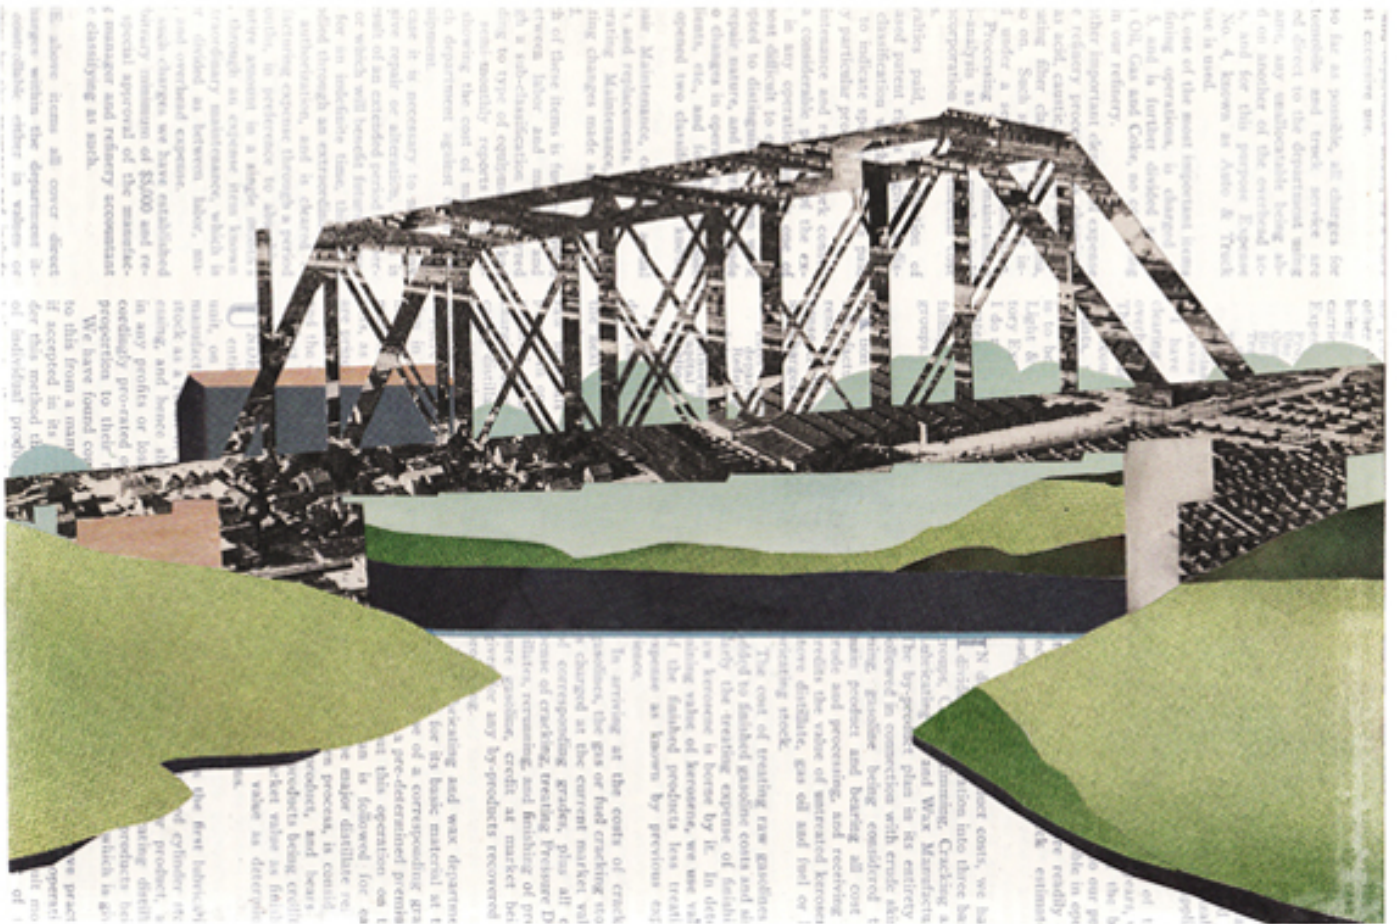

M A R G A R E T
T H A T C H E R
P R O J E C T S

William Steiger, *Bridge Collage #2*, 2010
Collage of painted and found papers, 9.25 x 12.25 inches (23.5 x 31 cm)