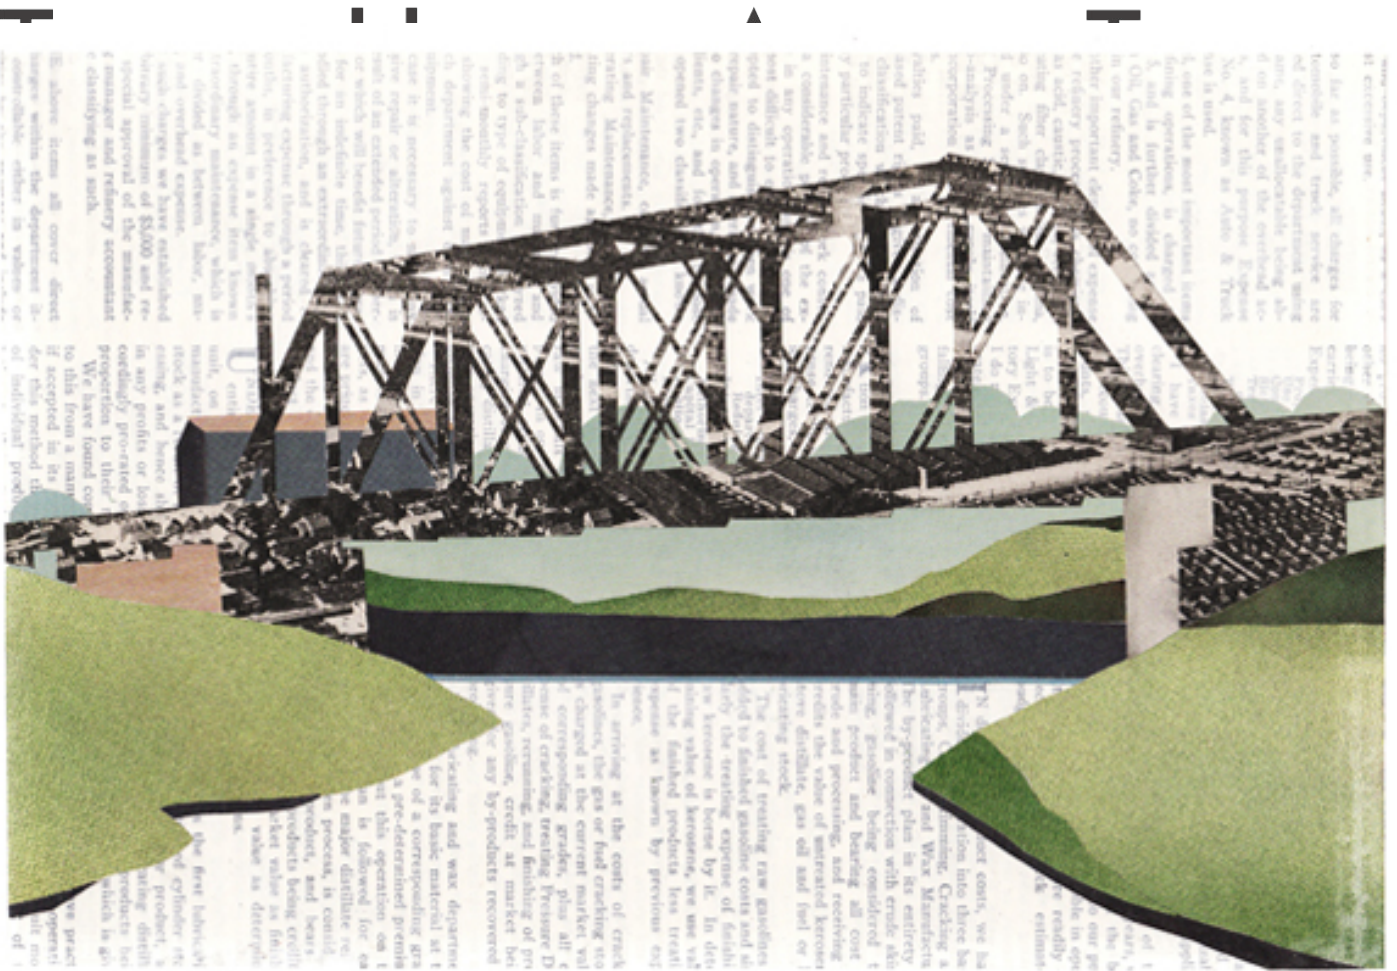

M

A

R

G

A

William Steiger, *Bridge Collage #2*, 2010
 Collage of painted and found papers, 9.25 x 12.25 inches (23.5 x 31 cm)