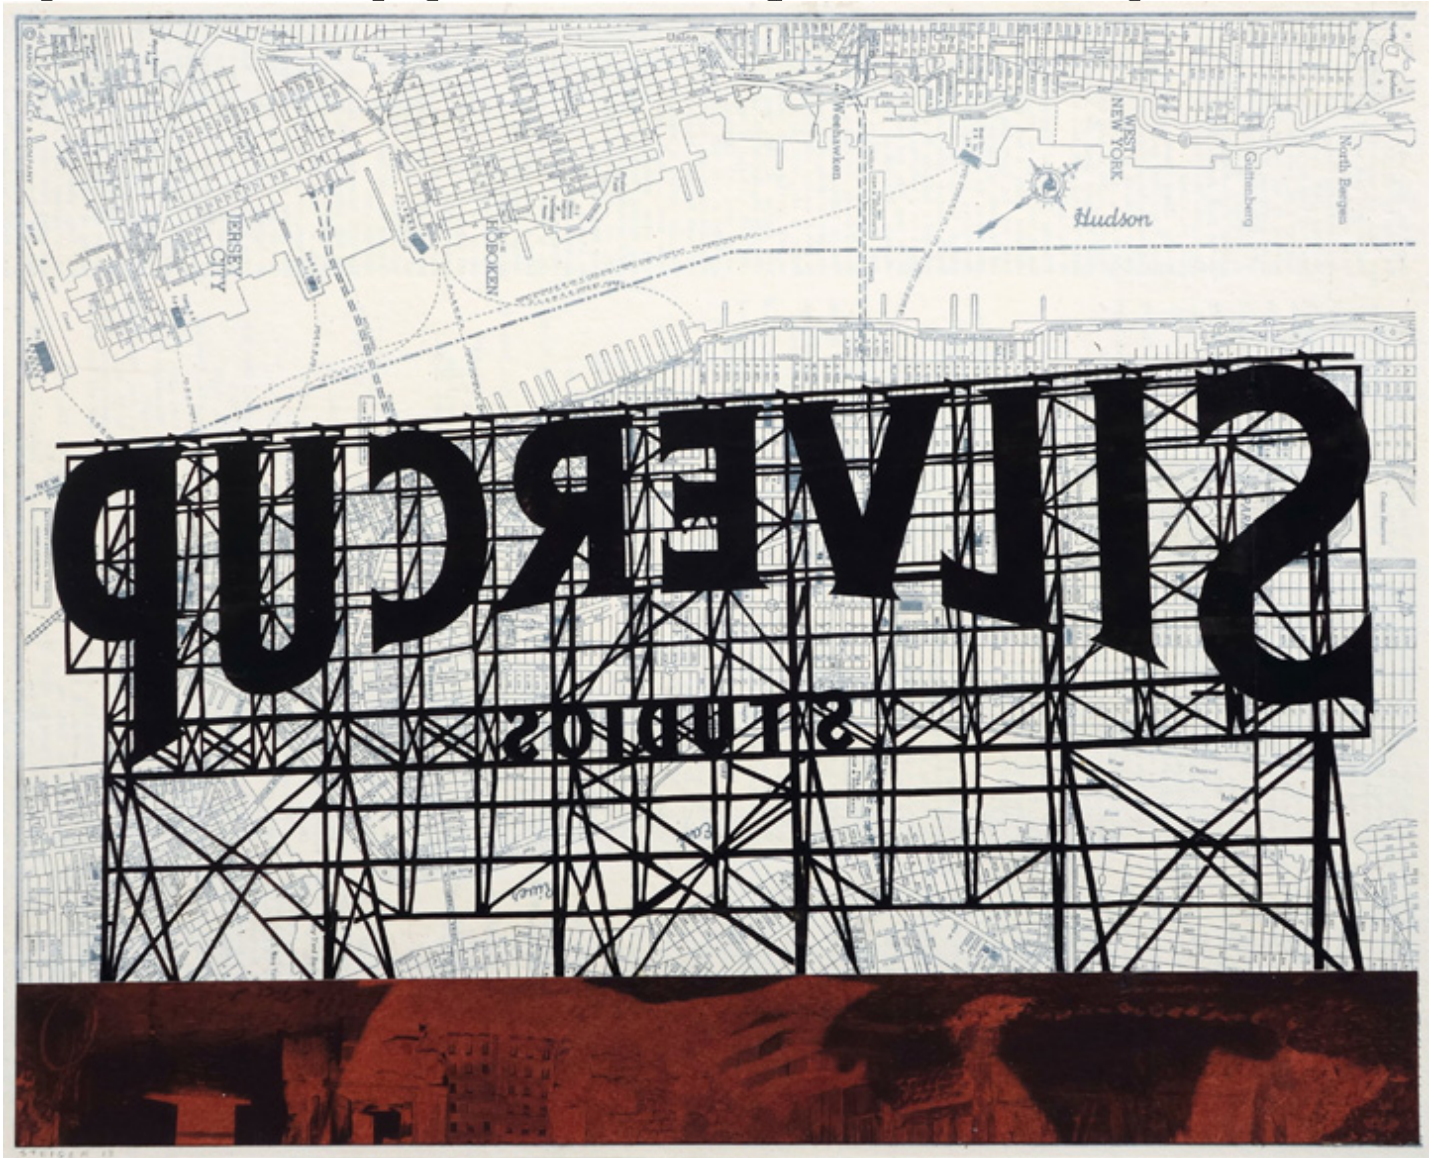

M

A

R

G

A

C
E

William Steiger, *Silvercup Studios*, 2013
11.5 x 14 inches (29 x 35.5 cm)