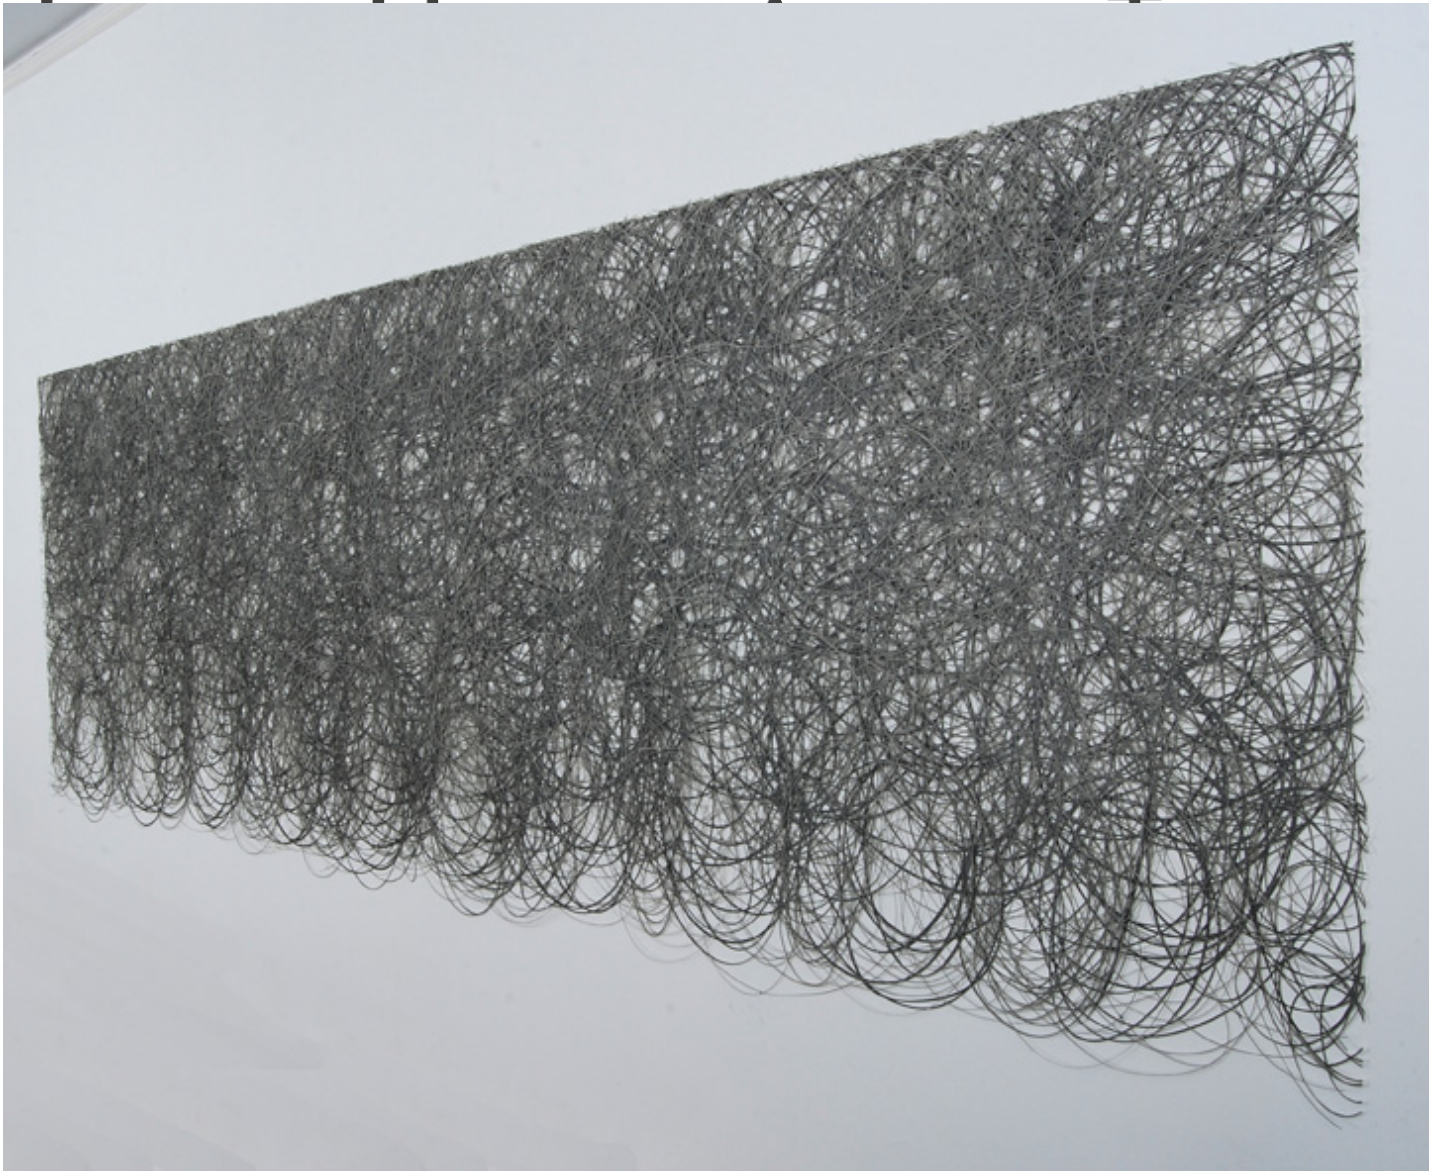

M

A

R

G

A

Adam Fowler, *Untitled (41 Layers)*, 2011
Graphite on paper, hand cut, 36 x 120 inches (91 x 305 cm)