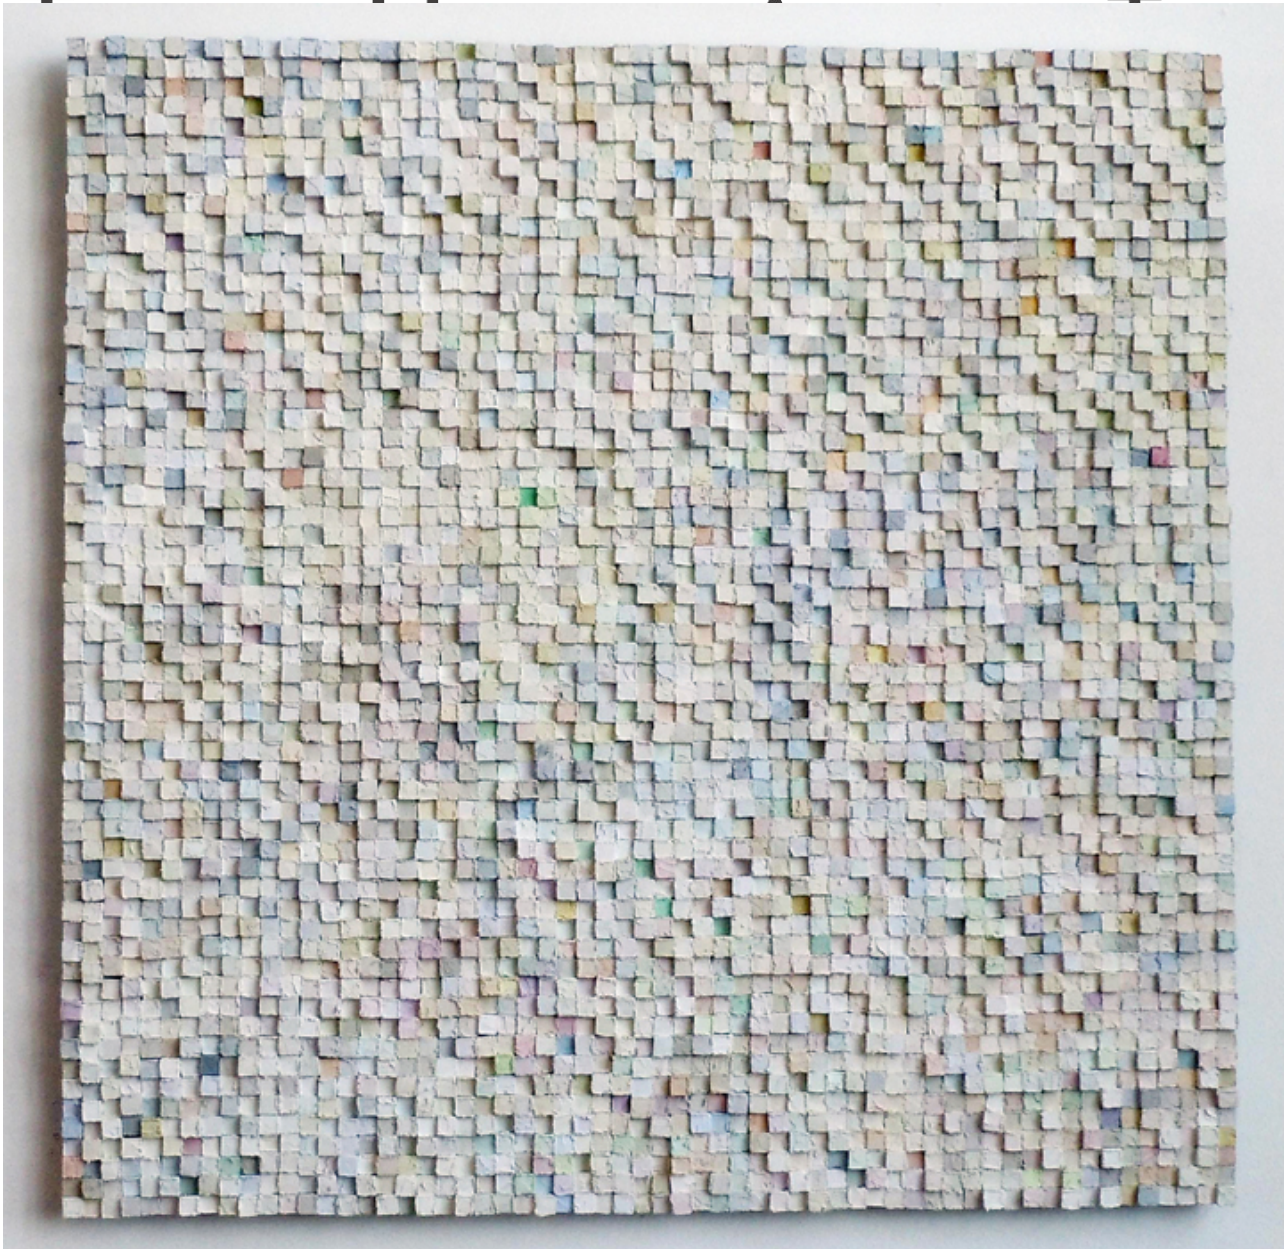

M

A

R

G

A

C

E

Carlos Estrada-Vega, *Silent Solitude (A Day in the Desert)*, 2011
Olepasto, wax, pigment, oil and limestone on canvas, 35 x 35 inches (88 x 88 cm)