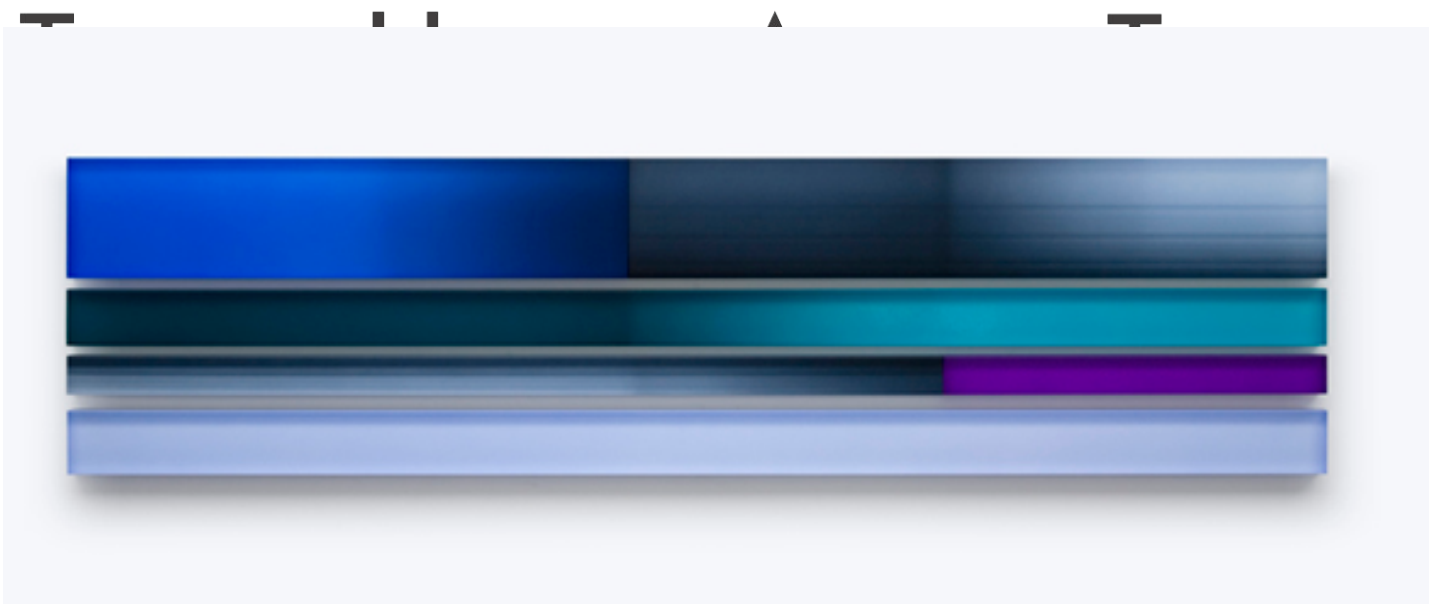

M

A

R

G

A

C

E

Freddy Chandra, *Waft*, 2011

Acrylic and resin on cast acrylic, 18 x 72 inches (49 x 183 cm)