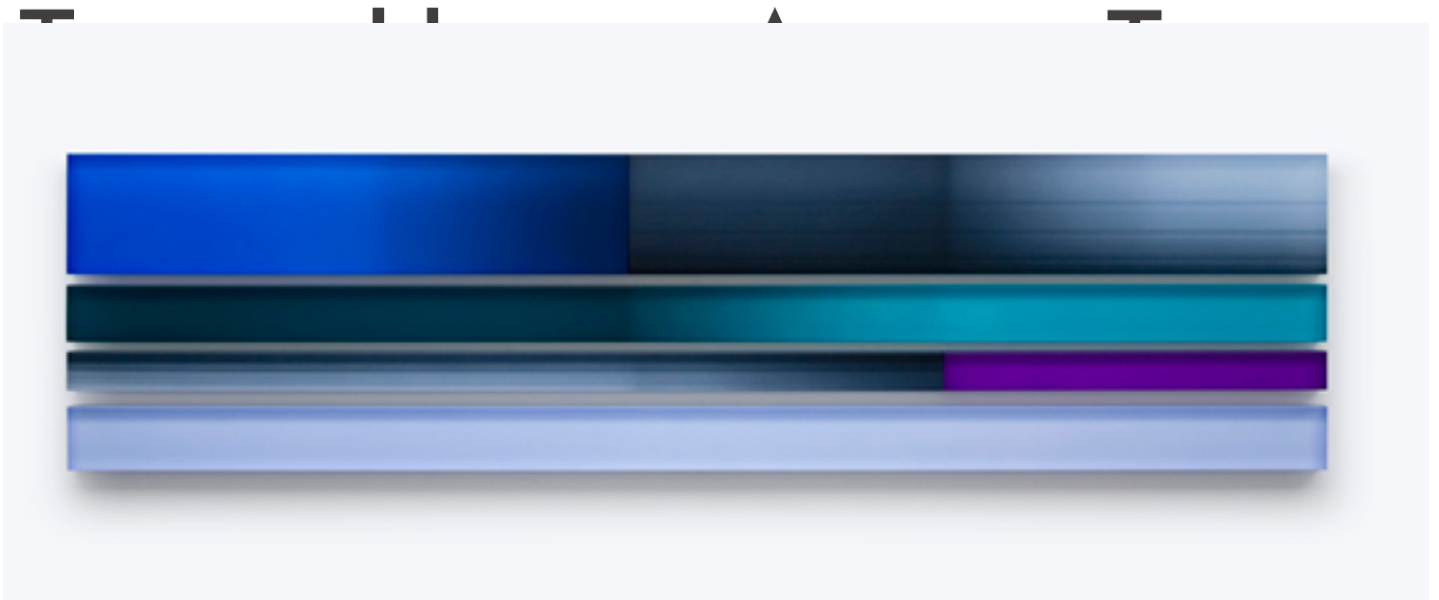

M

A

R

G

A

C

E

Freddy Chandra, *Waft*, 2011
Acrylic and resin on cast acrylic, 18 x 72 inches (49 x 183 cm)