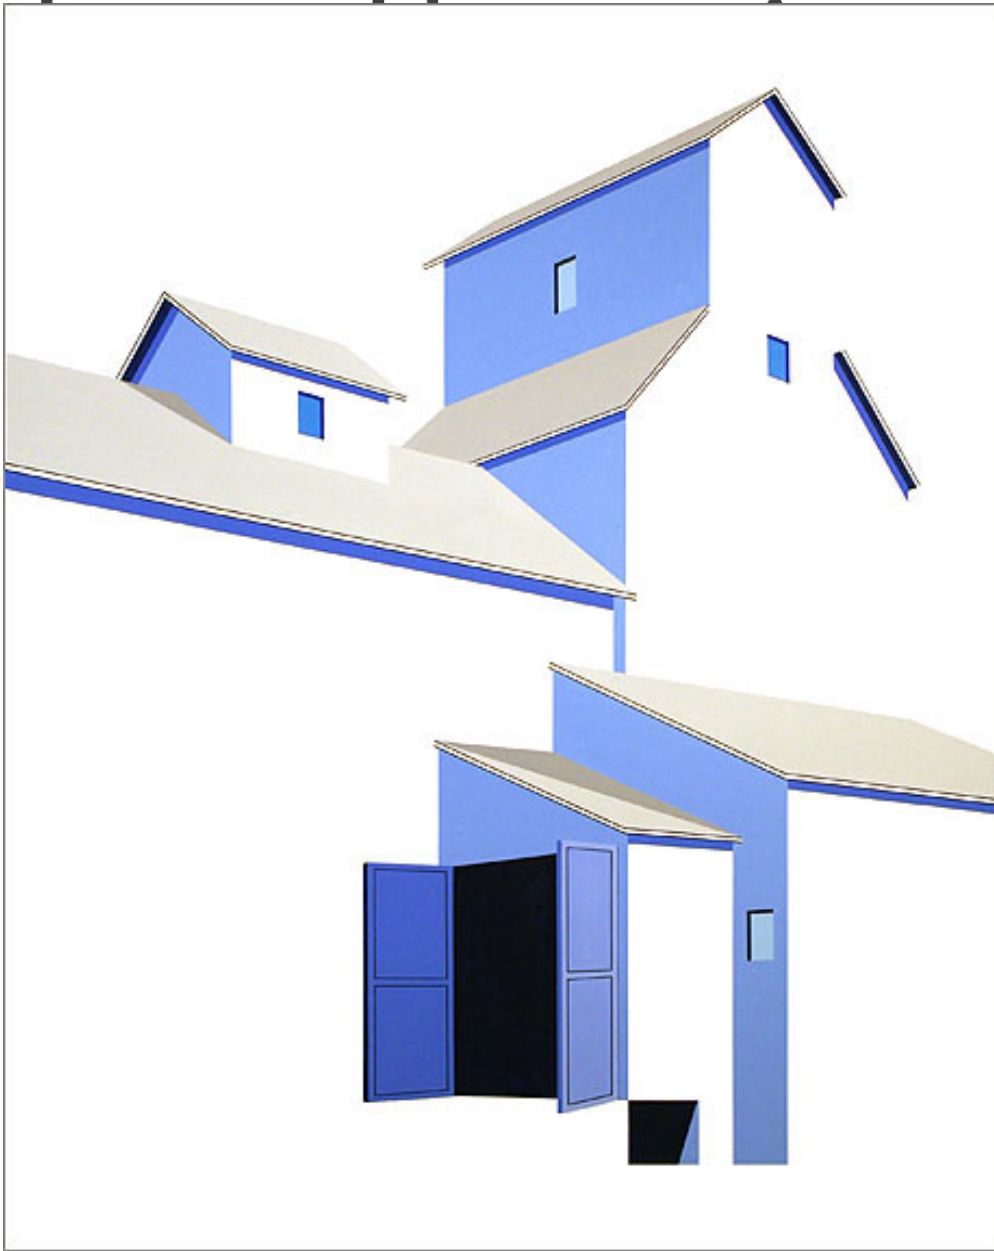

M

A

R

G

A

T

C

J

E

William Steiger, *Blue Elevator*, 2006
61 x 48 inches (153 x 122 cm)