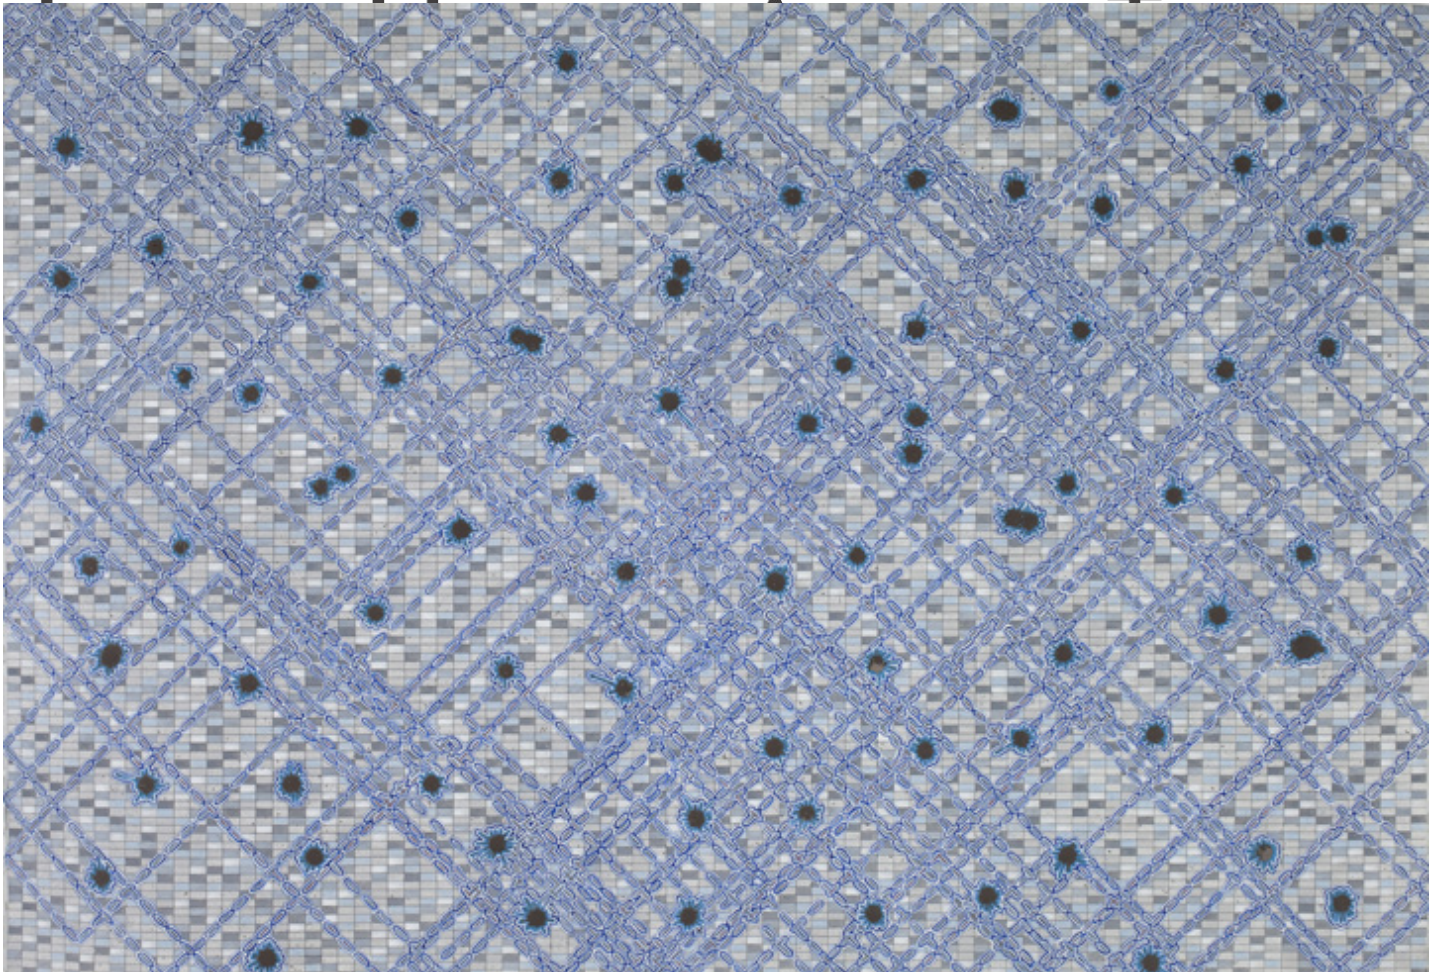

M

A

R

G

A

C

E

Andrea Way, *Grey Lagoon*, 2011

Pencil, colored pencil and ink on grey rives, 30 x 44 inches (76 x 112 cm)