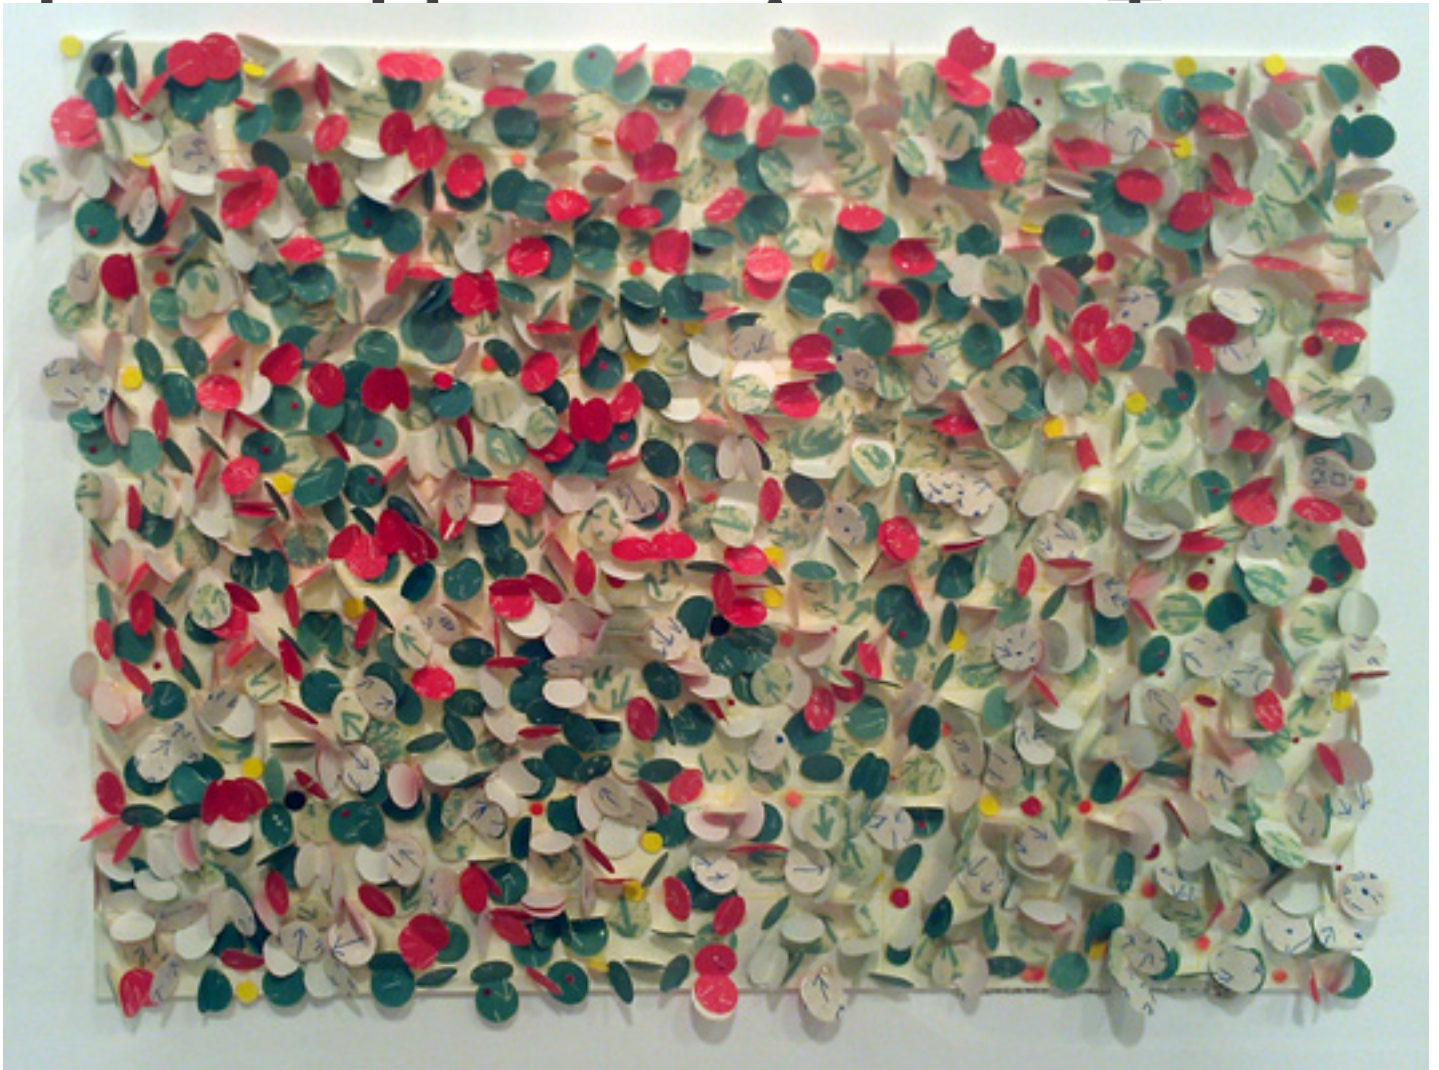

M

A

R

G

A

C

E

Howard Pindell, *Untitled no. 35*, 2004

Etching, punched papers, watercolor, thread, 15 x 18 x 2 inches (37.5 x 45 x 5 cm)