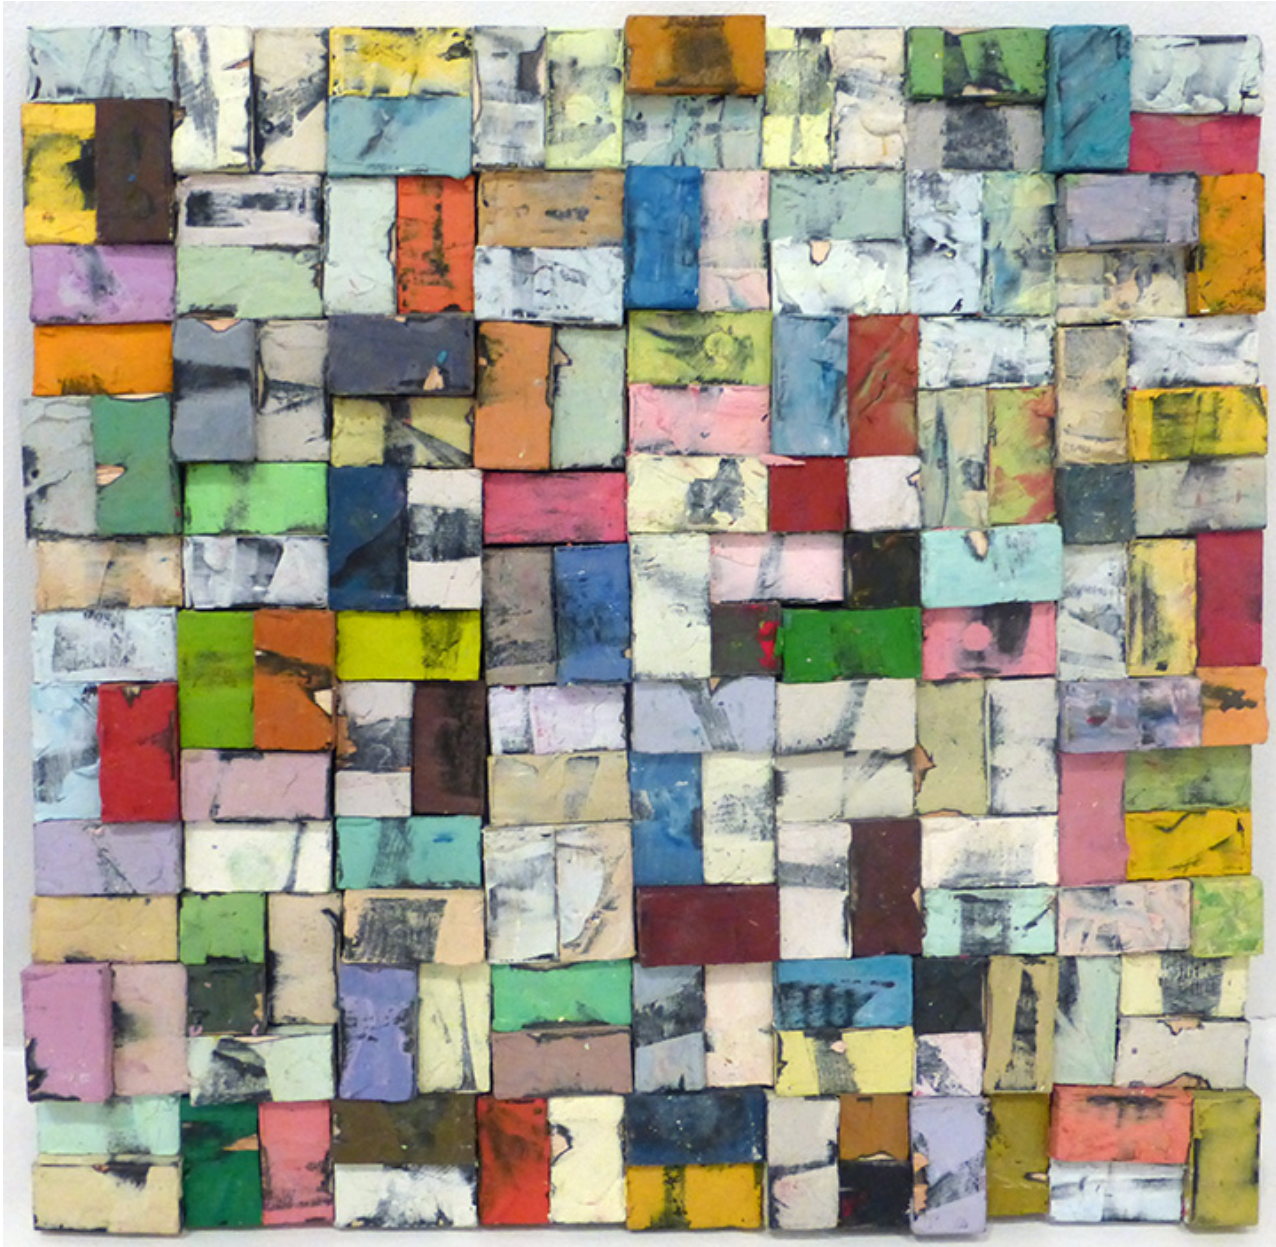

M A R G A R E T
T H A T C H E R
P R O J E C T S

Carlos Estrada-Vega, *Copo*, 2014
Wax, limestone dust, oil, olepasto, pigments on wood, 11.75 x 11.75 inches (30 x 30 cm)