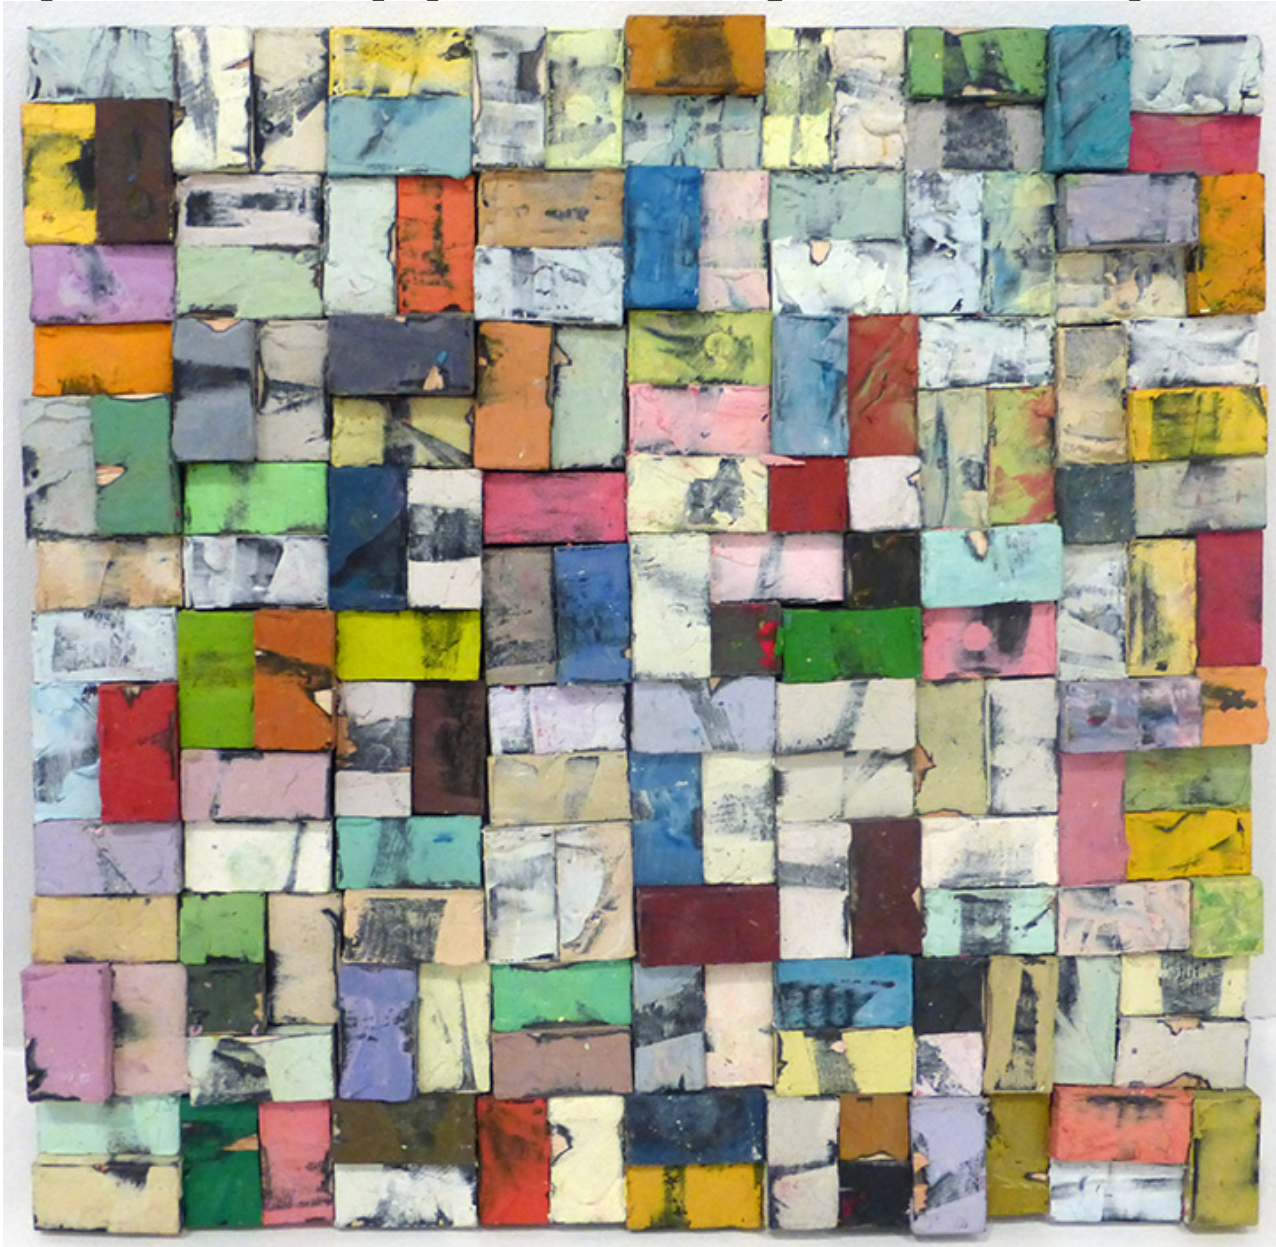

M

A

R

G

A

C

E

Carlos Estrada-Vega, *Copo*, 2014

Wax, limestone dust, oil, olepasto, pigments on wood, 11.75 x 11.75 inches (30 x 30 cm)