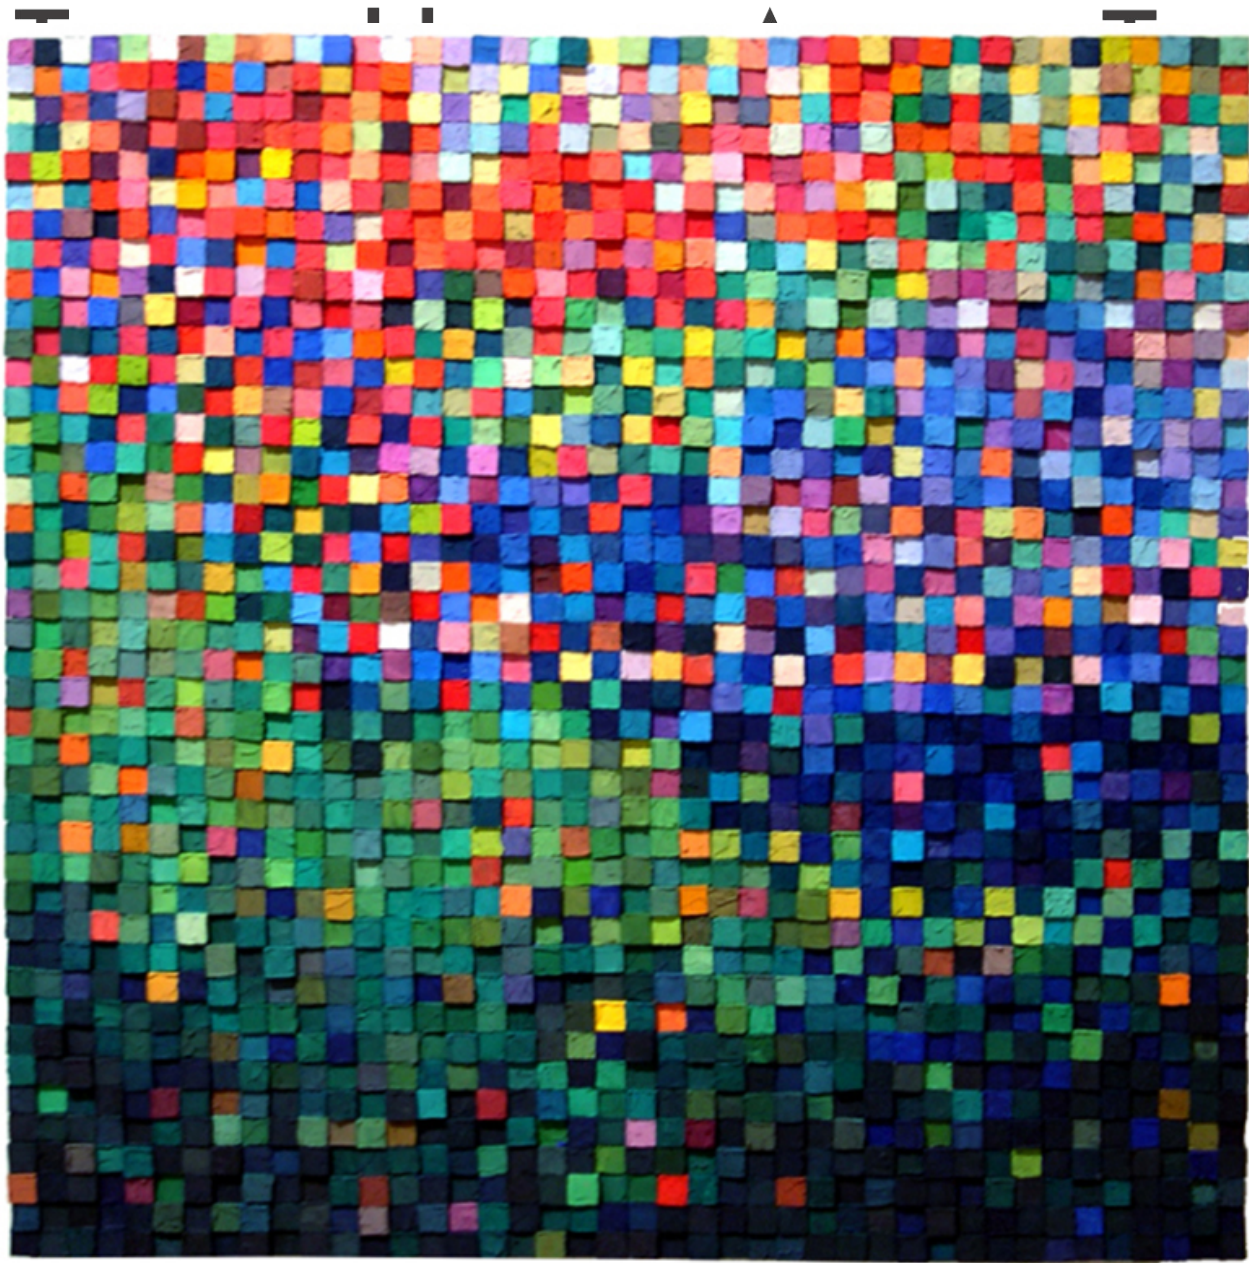

M

A

R

G

A

C

E

Carlos Estrada-Vega, *Marcela*, 2012  
Wax, limestone dust, oil, olepasto and pigments on wood, 34 x 34 inches (86 x 86 cm)