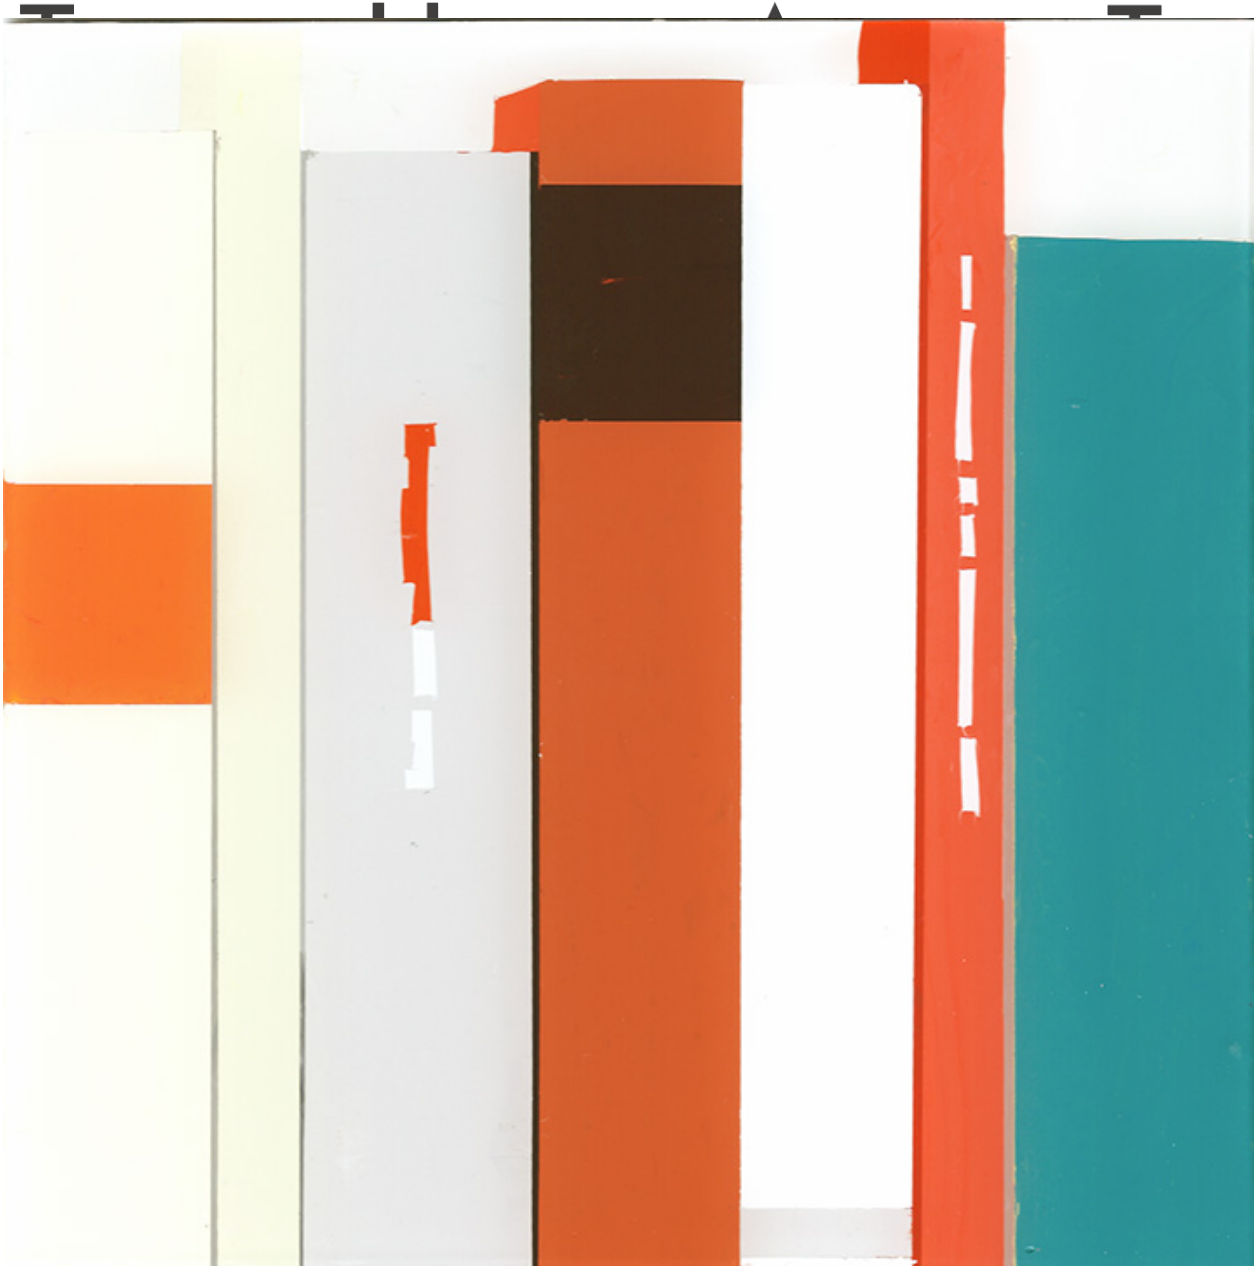

M

A

R

G

A

C

E

Maria Park, *Bookcase 15*, 2014
Acrylic on Plexiglas on wall mounted shelving, 7 x 7 inches (18 x 18 cm)