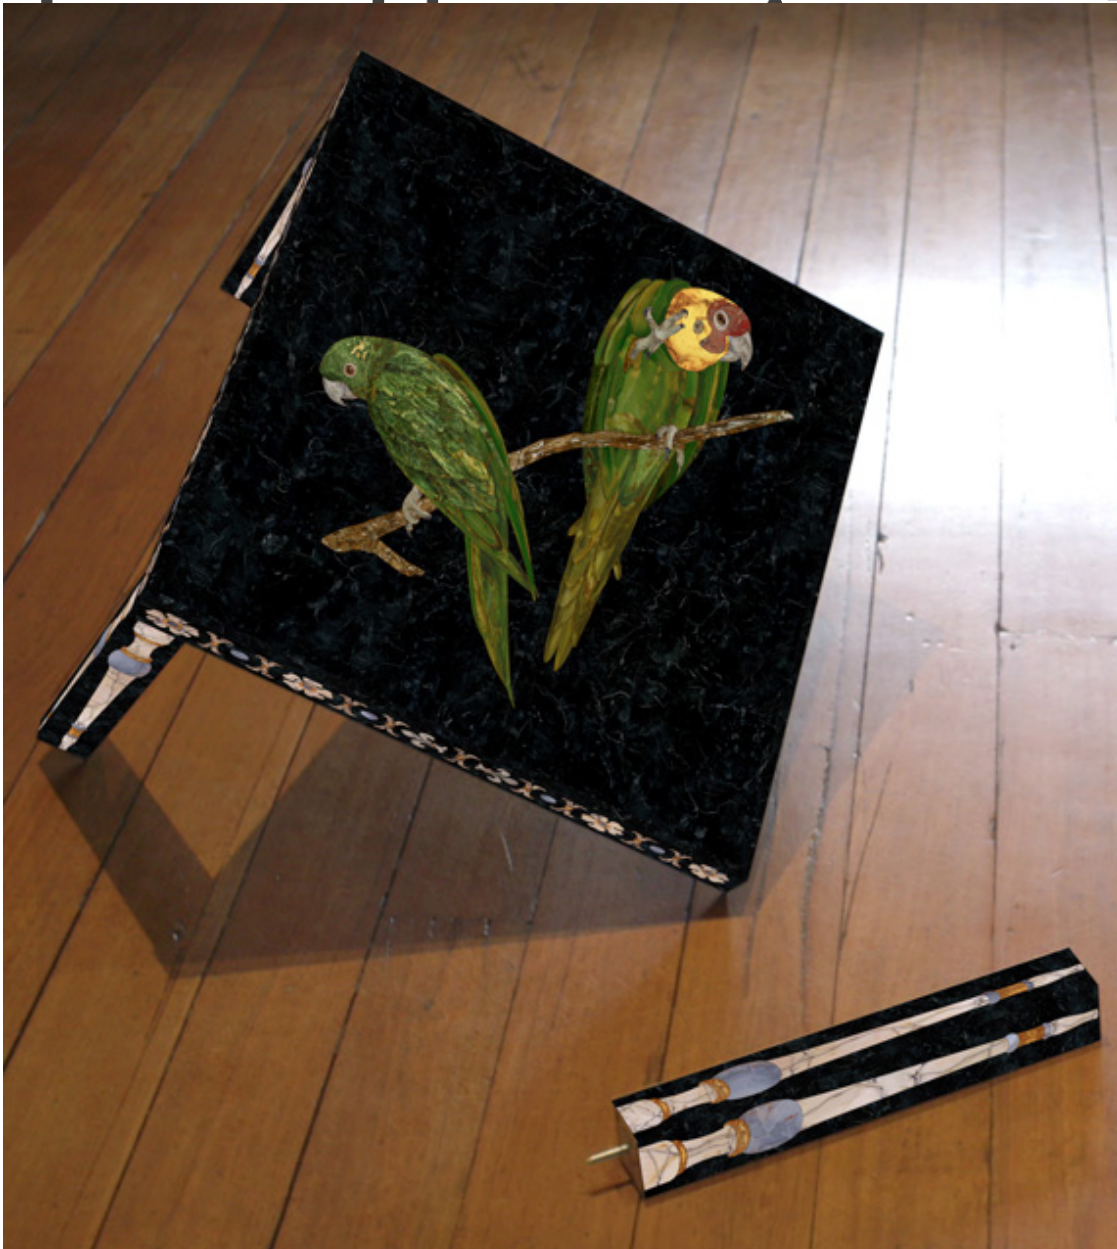

M

A

R

G

A

Gary Carsley, *Pietre Dure Obsidian*, 2014  
Lambda monochrom print, resin, LACK side table, 21.5 x 21.5 x 18 inches (55 x 55 x 44 cm) Edition of 5+2 AP