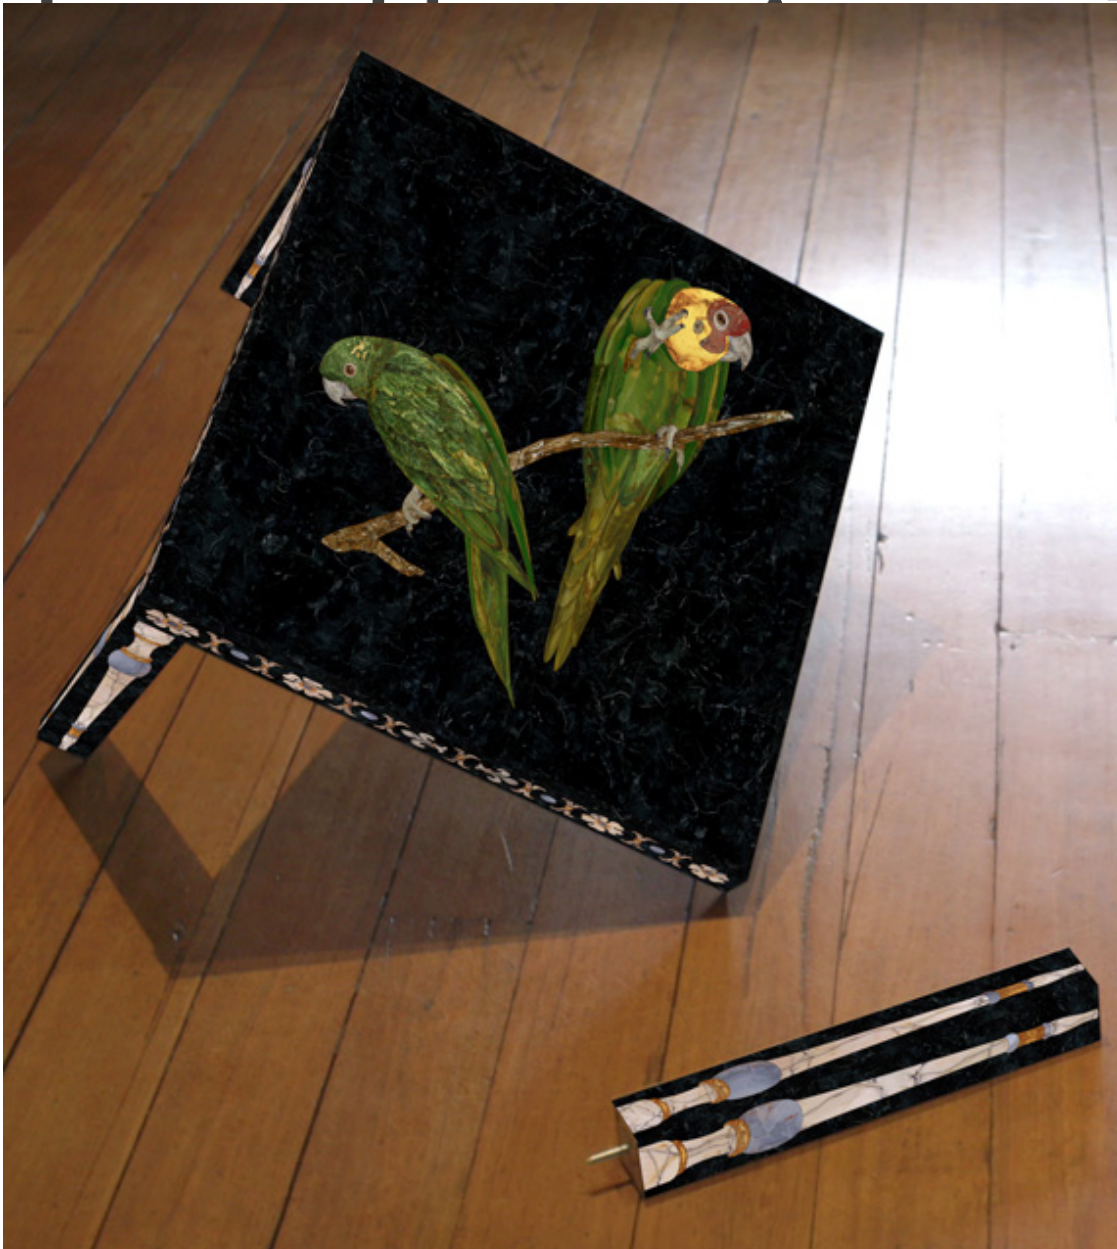

M

A

R

G

A

Gary Carsley, *Pietre Dure Obsidian*, 2014
Lambda monprint, resin, LACK side table, 21.5 x 21.5 x 18 inches (55 x 55 x 44 cm) Edition of 5+2 AP