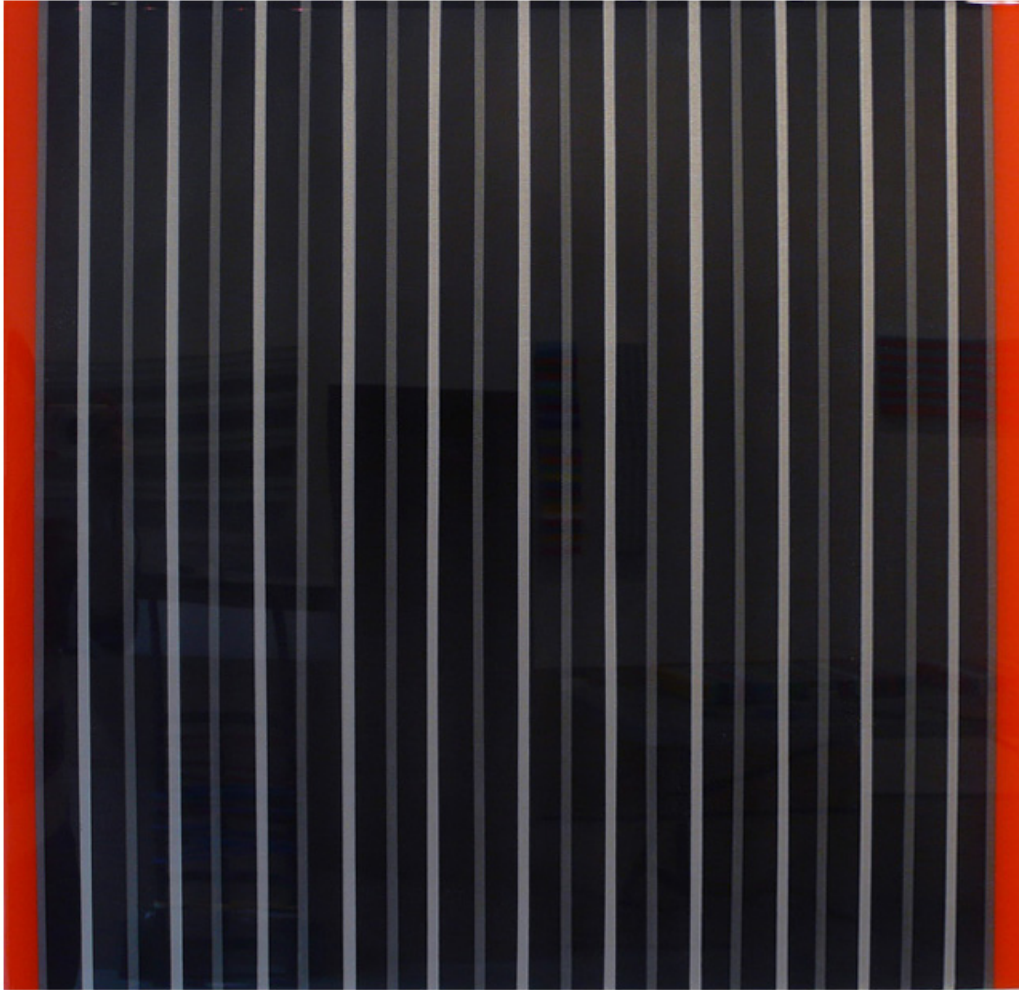

—

C

E

Heidi Spector, *Mr. Vain*, 2013  
Liquitex with resin on birch panel, 24 x 24 inches (61 x 61 cm)