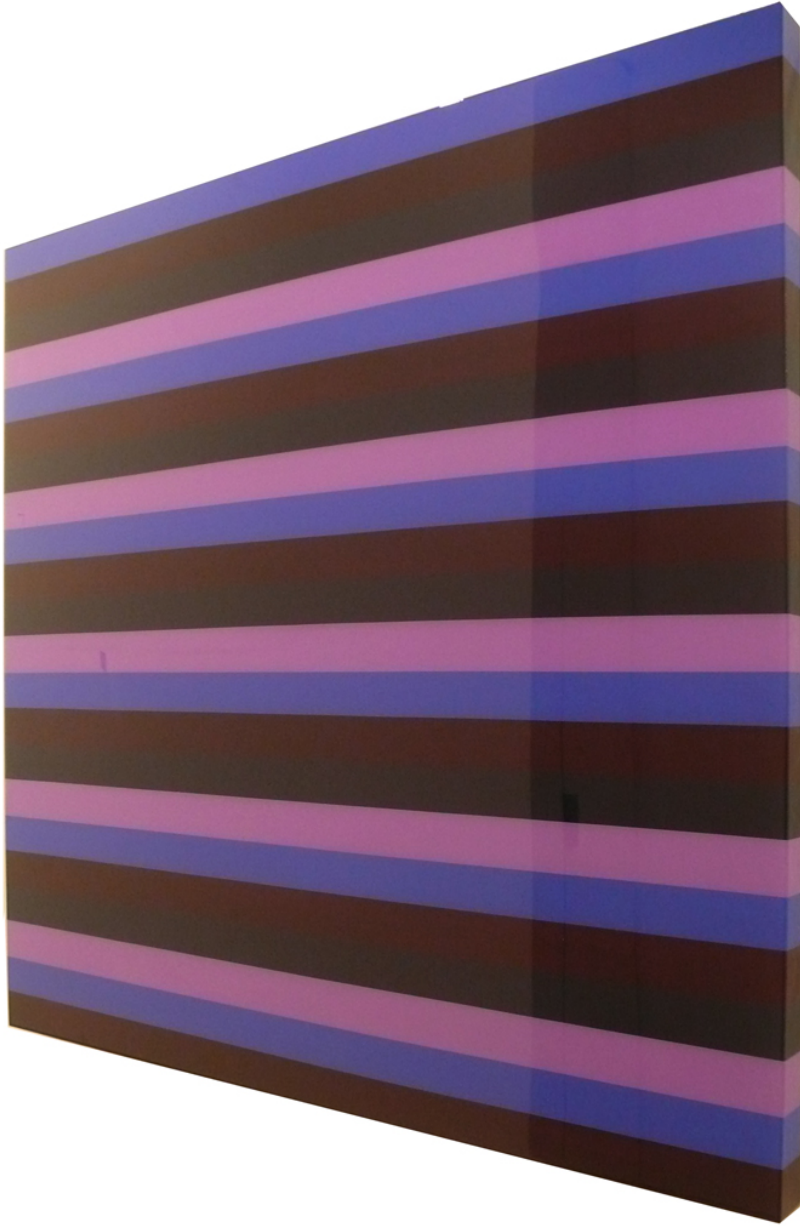

C

E

J

E

Heidi Spector, *Midnight Rambler*, 2012
Liquitex with resin on birch panel, 44 x 44 inches (112 x 112 cm)