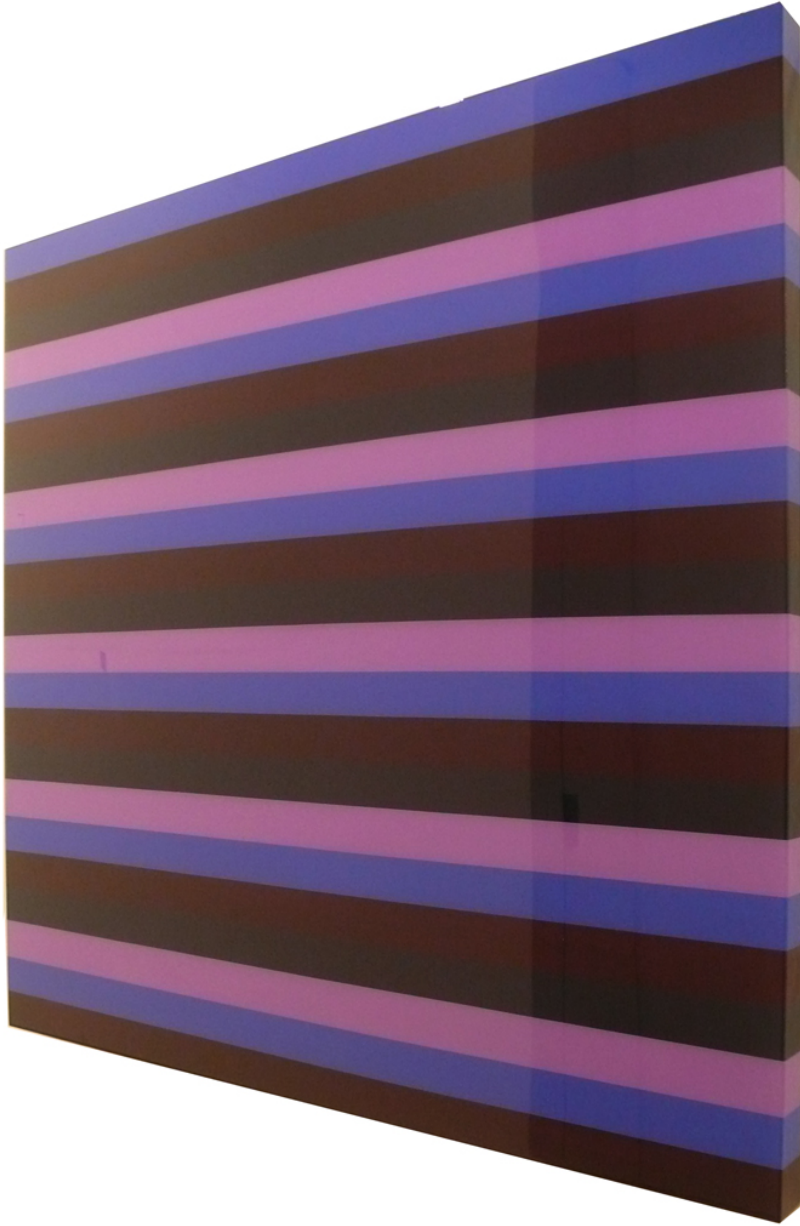

C

E

J

E

Heidi Spector, *Midnight Rambler*, 2012  
Liquitex with resin on birch panel, 44 x 44 inches (112 x 112 cm)