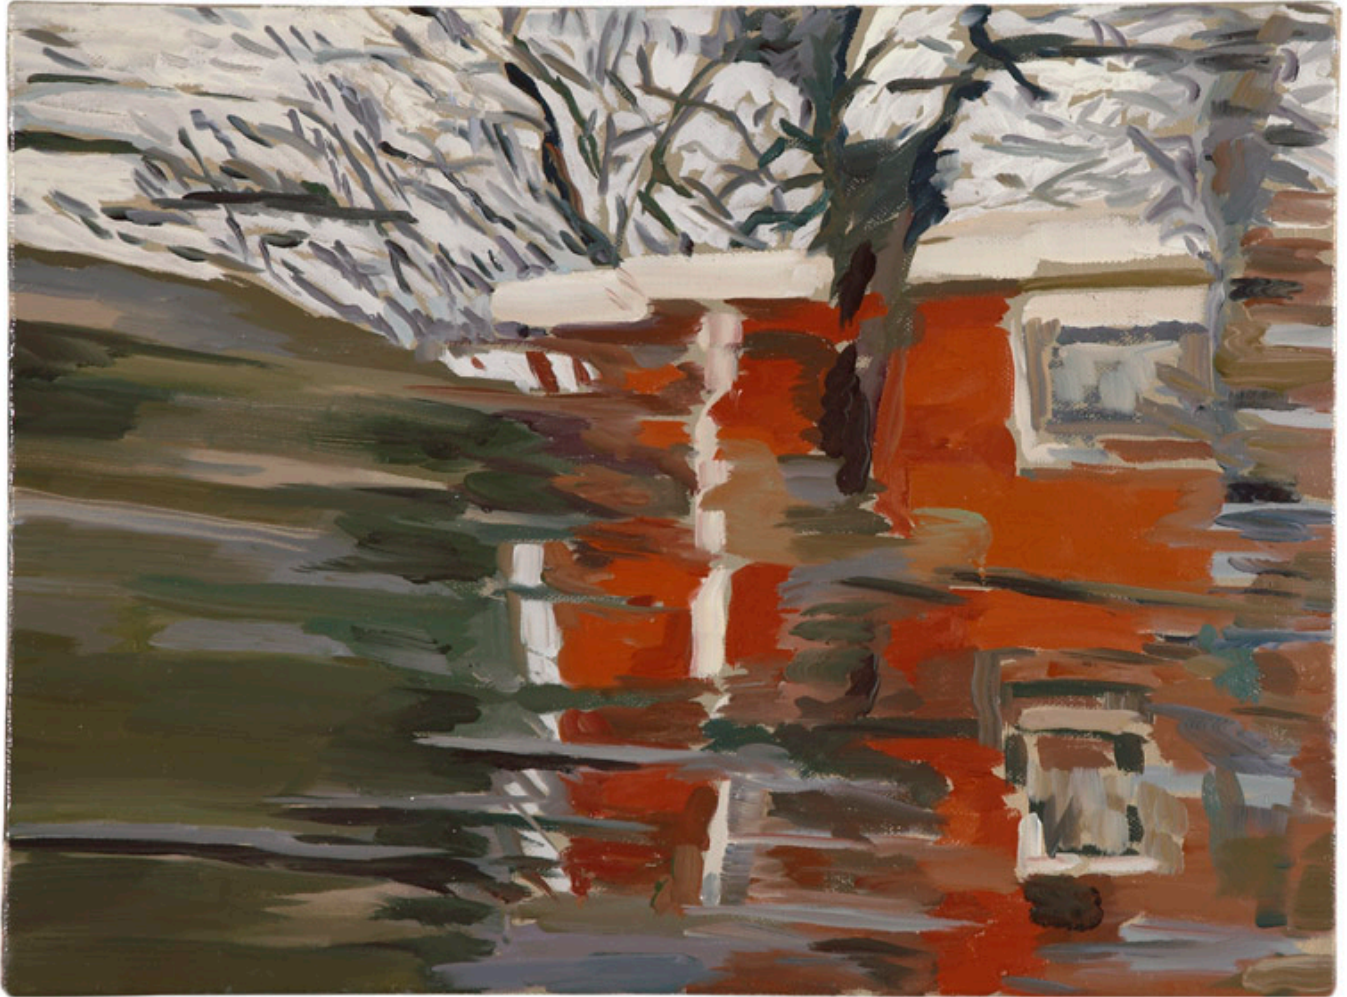

-

C

E

Monica Tap, *Homer Watson Boulevard (red house)*, 2007  
Oil on canvas, 12 x 16 inches (30 x 41 cm)