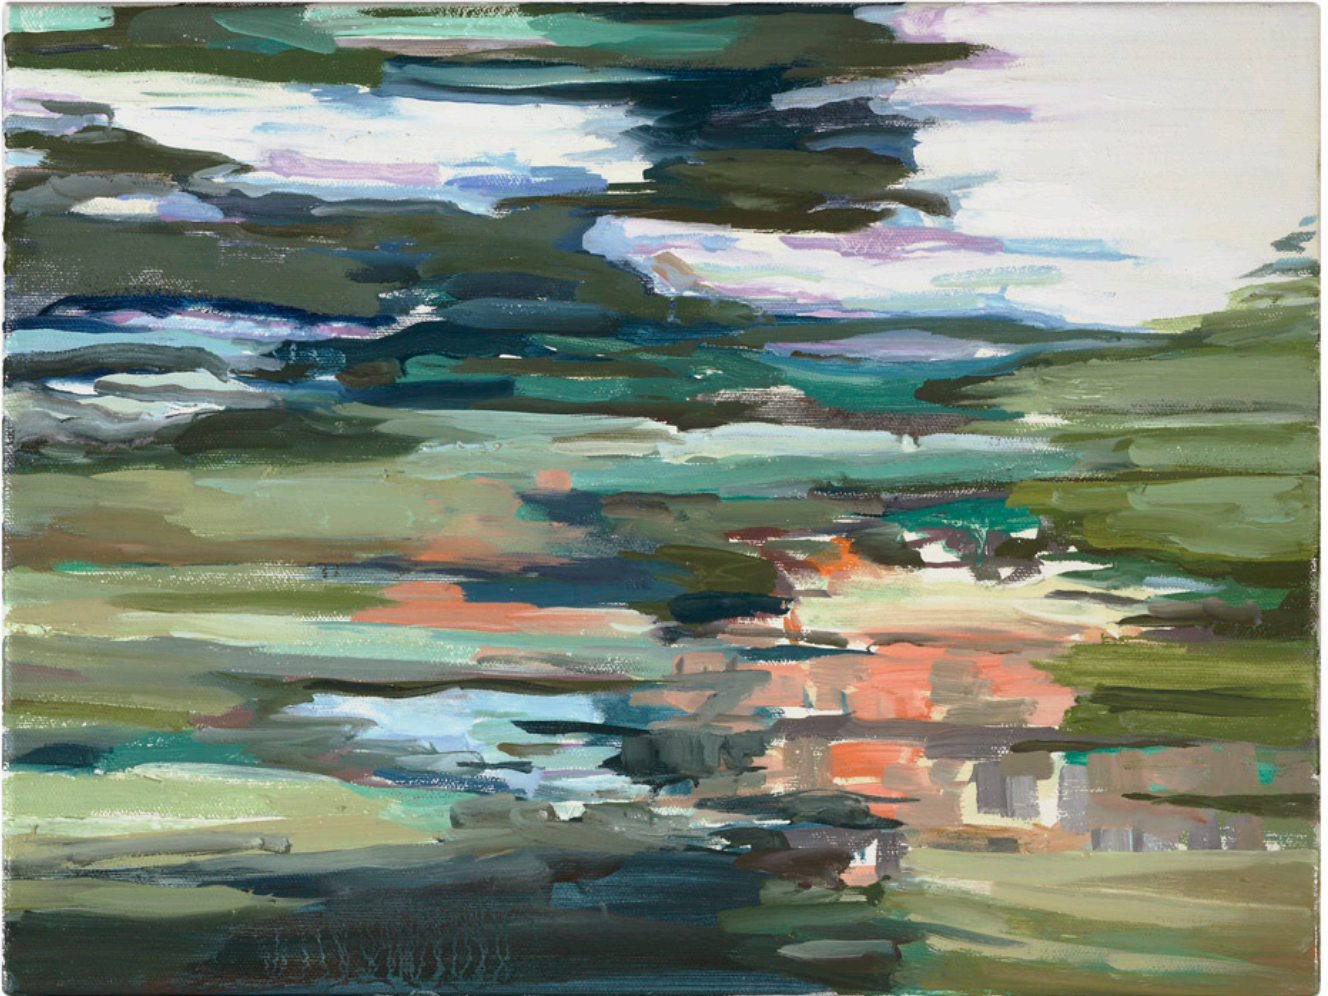

-

C

E

Monica Tap, *Homer Watson Boulevard (taffy)*, 2007  
Oil on canvas, 12 x 16 inches (30 x 41 cm)