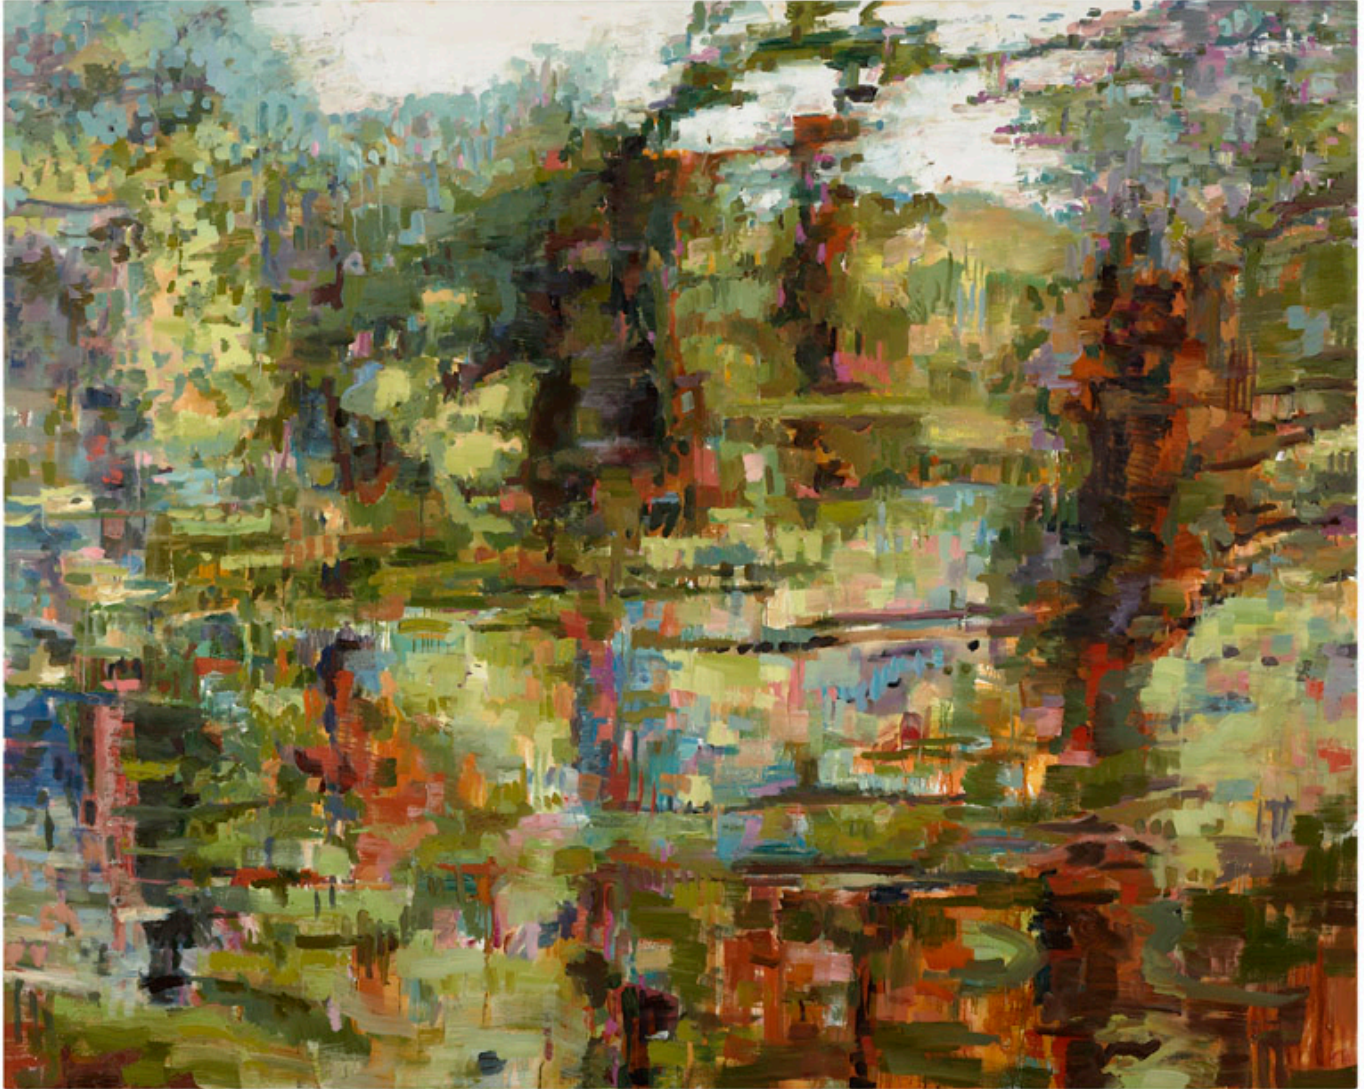

—

C

E

Monica Tap, *Road to Lily Dale II*, 2005
Oil on canvas, 80 x 99 inches (203 x 251.5 cm)