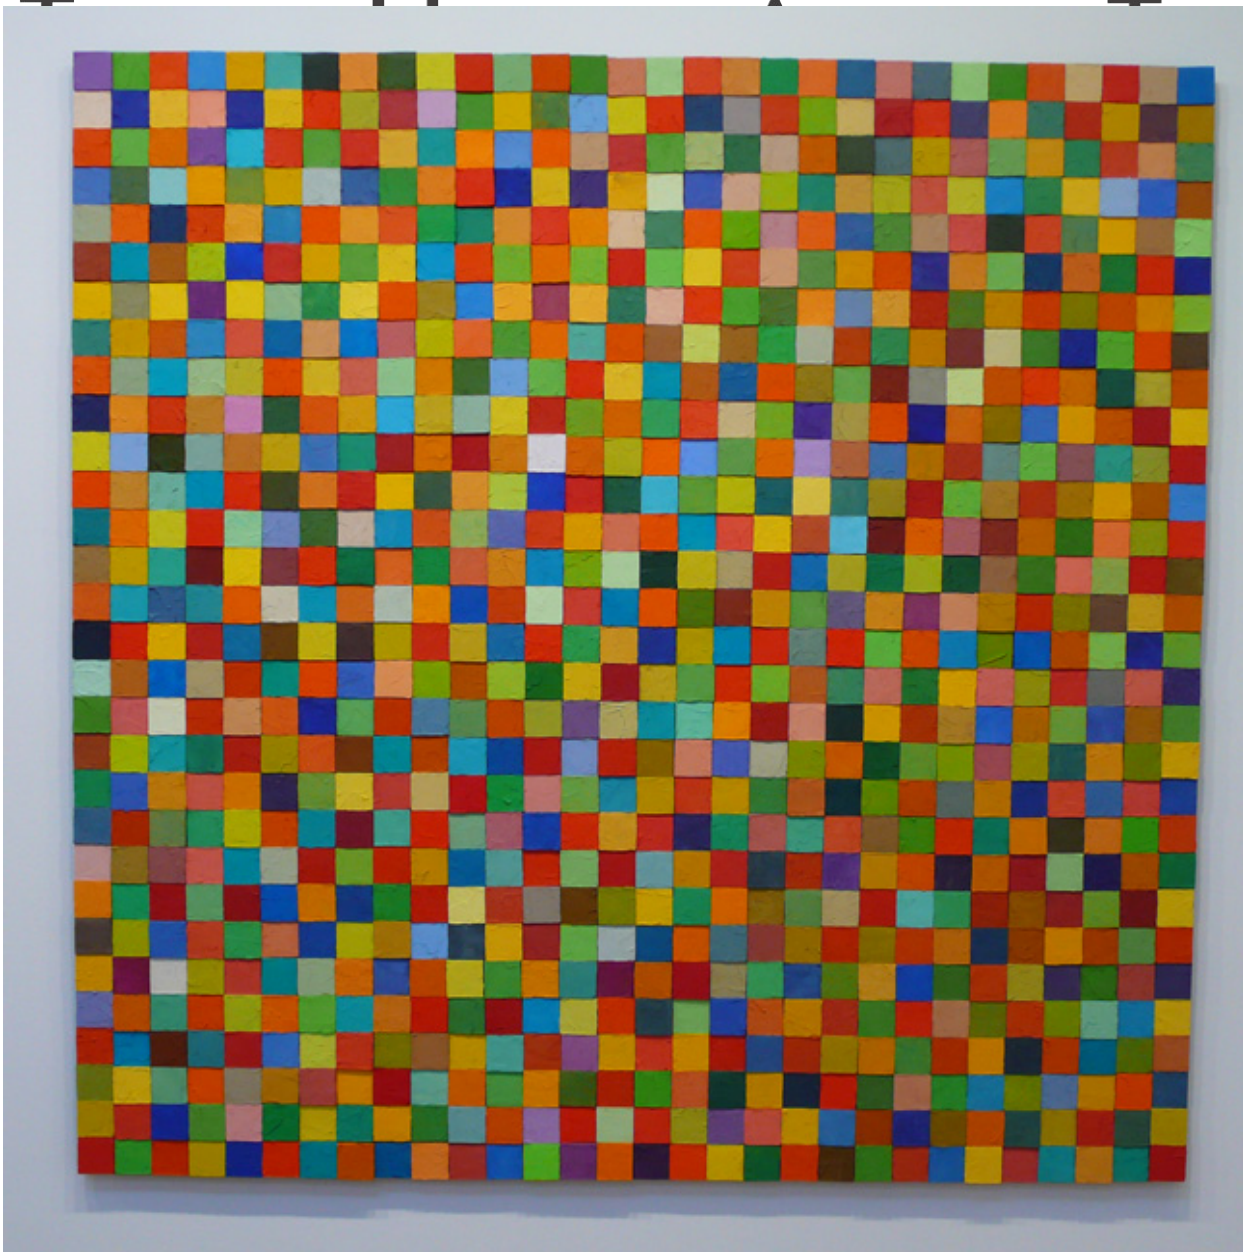

M

A

R

G

A

C

E

Carlos Estrada-Vega, *Marzo*, 2008
Oleopasto, wax, pigment, oil & limestone on paper, 50 x 50 inches (127 x 127 cm)